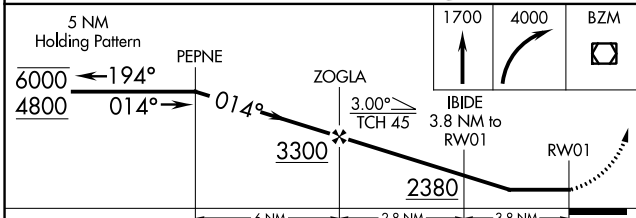

WAAS CH 49221 W01A	APP CRS 014°	Rwy Idg TDZE 1154 Apt Elev 1190	4400
--	------------------------	---	-------------

RNAV (GPS) RWY 1

HICKORY RGNL (HKY)

RNP APCH - GPS.

⚠ Straight-in Rwy 1 NA at night. Circling Rwy 1, 6, 19 NA at night. Rwy 1 helicopter visibility reduction below 1 SM NA.

MISSED APPROACH: Climb to 1700 then climbing right turn to 4000 direct BZM VOR/DME and hold, continue climb-in-hold to 4000.

ASOS 118.325	ATLANTA CENTER 125.15 263.0	HICKORY TOWER ★ 128.15 (CTAF) 0	GND CON 121.7	CLNC DEL 121.7	CLNC DEL 124.25 (When twr closed)
------------------------	---------------------------------------	---	-------------------------	--------------------------	--

CATEGORY		A	B	C	D
LP	MDA	1580-1	426 (400-1)	1580-1¼	426 (400-1¼)
LN	MDA	1620-1	466 (500-1)	1620-1¾	466 (500-1¾)
CIRCLING		1640-1 450 (500-1)	1660-1 470 (500-1)	2020-2½ 830 (900-2½)	2020-2¾ 830 (900-2¾)