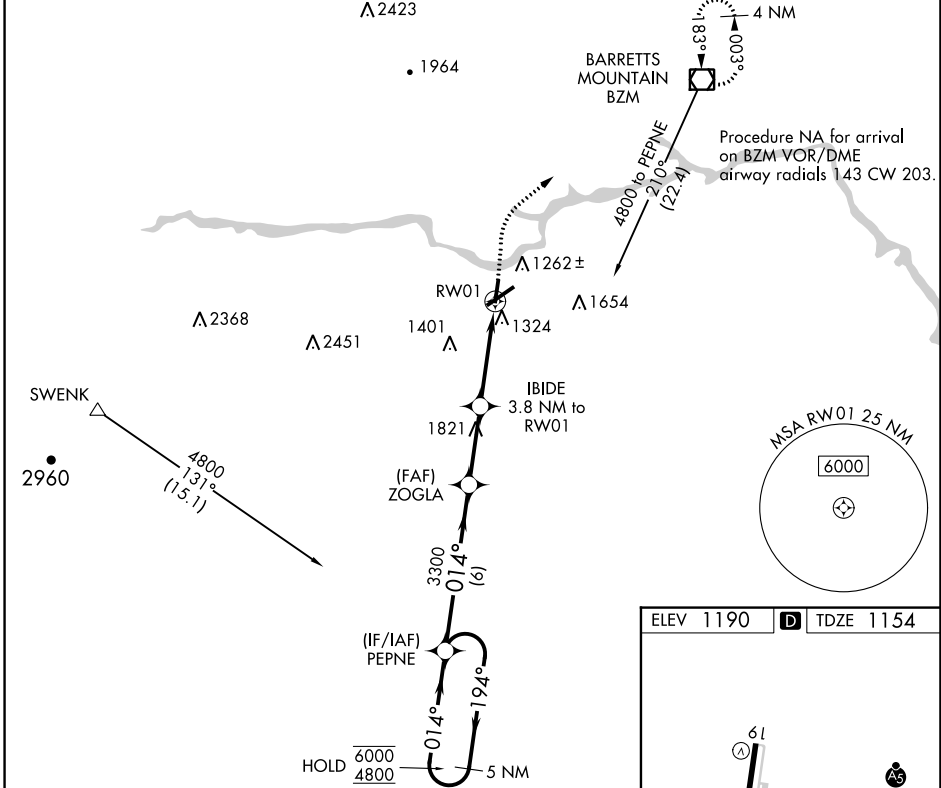

WAAS CH 49221 W01A	APP CRS 014°	Rwy Idg TDZE 1154 Apt Elev 1190	4400
--	------------------------	---	-------------

RNAV (GPS) RWY 1

HICKORY RGNL (HKY)

RNP APCH - GPS.

⚠ Straight-in Rwy 1 NA at night. Circling Rwy 1, 6, 19 NA at night. Rwy 1 helicopter visibility reduction below 1 SM NA.

MISSED APPROACH: Climb to 1700 then climbing right turn to 4000 direct BZM VOR/DME and hold, continue climb-in-hold to 4000.

ASOS 118.325	ATLANTA CENTER 125.15 263.0	HICKORY TOWER ★ 128.15 (CTAF) 0	GND CON 121.7	CLNC DEL 121.7	CLNC DEL 124.25 (When twr closed)
------------------------	---------------------------------------	---	-------------------------	--------------------------	--

CATEGORY		A	B	C	D
LP	MDA	1580-1	426 (400-1)	1580-1¼	426 (400-1¼)
LN	MDA	1620-1	466 (500-1)	1620-1¾	466 (500-1¾)
CIRCLING		1640-1 450 (500-1)	1660-1 470 (500-1)	2020-2½ 830 (900-2½)	2020-2¾ 830 (900-2¾)

SE-2, 07 SEP 2023 to 05 OCT 2023

SE-2, 07 SEP 2023 to 05 OCT 2023