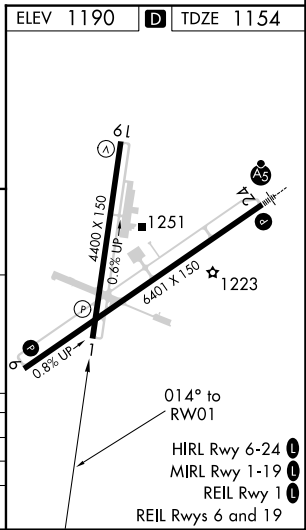

WAAS CH 49221 W01A	APP CRS 014°	Rwy Idg TDZE 1154 Apt Elev 1190	4400
--	------------------------	---	-------------

RNAV (GPS) RWY 1

HICKORY RGNL (HKY)

RNP APCH - GPS.

⚠ Straight-in Rwy 1 NA at night. Circling Rwy 1, 6, 19 NA at night. Rwy 1 helicopter visibility reduction below 1 SM NA.

MISSED APPROACH: Climb to 1700 then climbing right turn to 4000 direct BZM VOR/DME and hold, continue climb-in-hold to 4000.

ASOS 118.325	ATLANTA CENTER 125.15 263.0	HICKORY TOWER ★ 128.15 (CTAF) 0	GND CON 121.7	CLNC DEL 121.7	CLNC DEL 124.25 (When twr closed)
------------------------	---------------------------------------	---	-------------------------	--------------------------	--

CATEGORY		A	B	C	D
LP	MDA	1580-1	426 (400-1)	1580-1¼	426 (400-1¼)
LN	MDA	1620-1	466 (500-1)	1620-1¾	466 (500-1¾)
CIRCLING		1640-1 450 (500-1)	1660-1 470 (500-1)	2020-2½ 830 (900-2½)	2020-2¾ 830 (900-2¾)