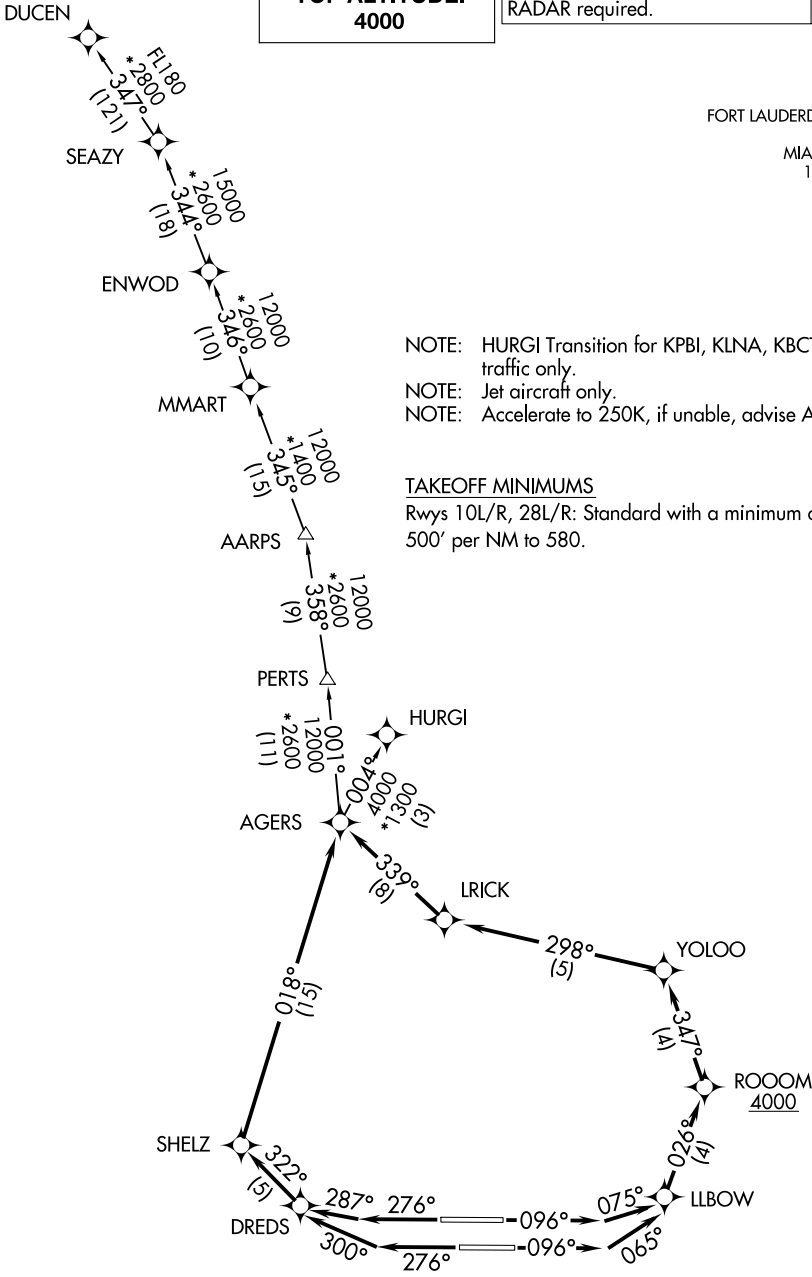

(AGERS1.AGERS) 22139

AL-744 (FAA)

FORT LAUDERDALE/HOLLYWOOD INTL (FLL)

AGERS ONE DEPARTURE (RNAV)

FORT LAUDERDALE, FLORIDA

**TOP ALTITUDE:
4000**

RNAV 1- DME/DME/IRU or GPS.
RADAR required.

D-ATIS	135.0
CLNC DEL	128.4
CPDLC	121.4
GND CON	121.4
FORT LAUDERDALE TOWER	119.3 257.8
MIAMI DEP CON	126.05 251.1

NOTE: HURGI Transition for KPBI, KLNA, KBCT landing traffic only.
 NOTE: Jet aircraft only.
 NOTE: Accelerate to 250K, if unable, advise ATC.

TAKEOFF MINIMUMS
 Rwys 10L/R, 28L/R: Standard with a minimum climb of 500' per NM to 580.

SE-3, 07 SEP 2023 to 05 OCT 2023

SE-3, 07 SEP 2023 to 05 OCT 2023

(NARRATIVE ON FOLLOWING PAGE)

NOTE: Chart not to scale.

AGERS ONE DEPARTURE (RNAV) (AGERS1.AGERS) 19MAY22

FORT LAUDERDALE, FLORIDA
FORT LAUDERDALE/HOLLYWOOD INTL (FLL)