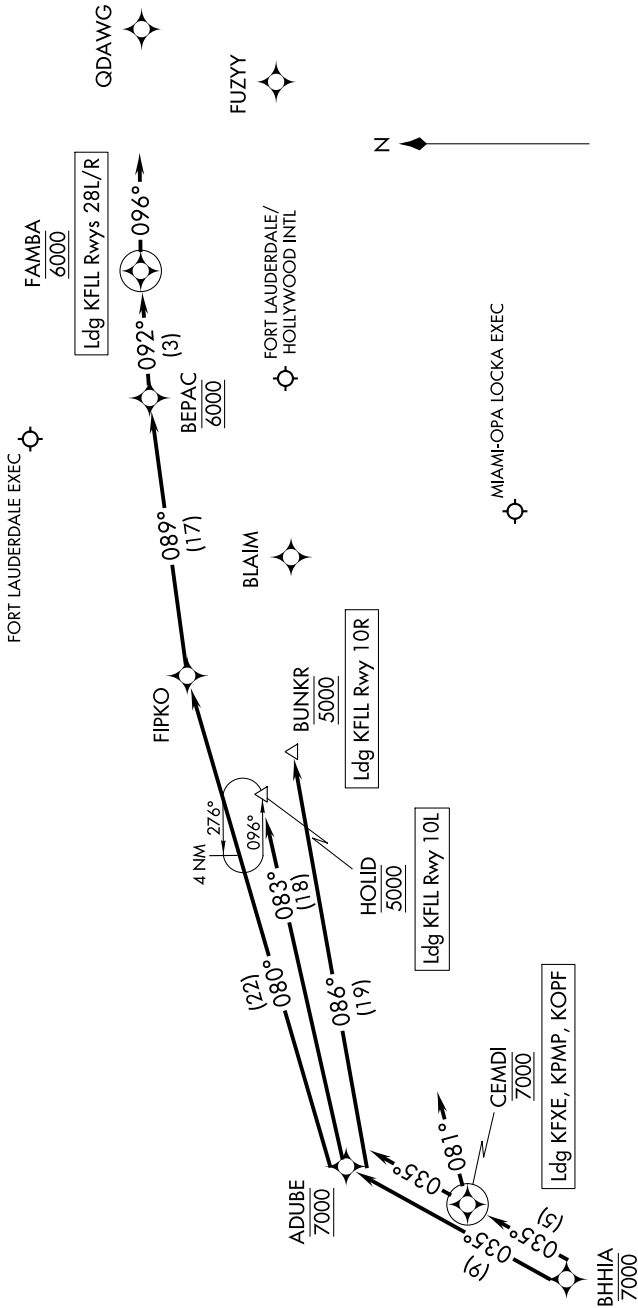

# BHHIA THREE ARRIVAL (RNAV) Arrival Routes

FORT LAUDERDALE, FLORIDA

SE-3, 07 SEP 2023 to 05 OCT 2023

MIAMI APP CON  
120.5 350.225  
FLL D-ATIS  
135.0  
FXE ATIS  
119.85  
OPF ATIS  
125.9  
PMP ATIS  
120.55

NOTE: Jet aircraft only.

NOTE: Expect "descend via" clearance and landing direction (east or west) by ARTCC. For vertical navigation planning, FLL landing east, select Rwy 10R, FLL landing west, select Rwy 28R.

RNAV 1-DME/DME/IRU or GPS.  
RADAR required.

POMPANO BEACH AIRPARK

NOTE: Chart not to scale.

(NARRATIVE ON FOLLOWING PAGE)

SE-3, 07 SEP 2023 to 05 OCT 2023

# BHHIA THREE ARRIVAL (RNAV) Arrival Routes

FORT LAUDERDALE, FLORIDA