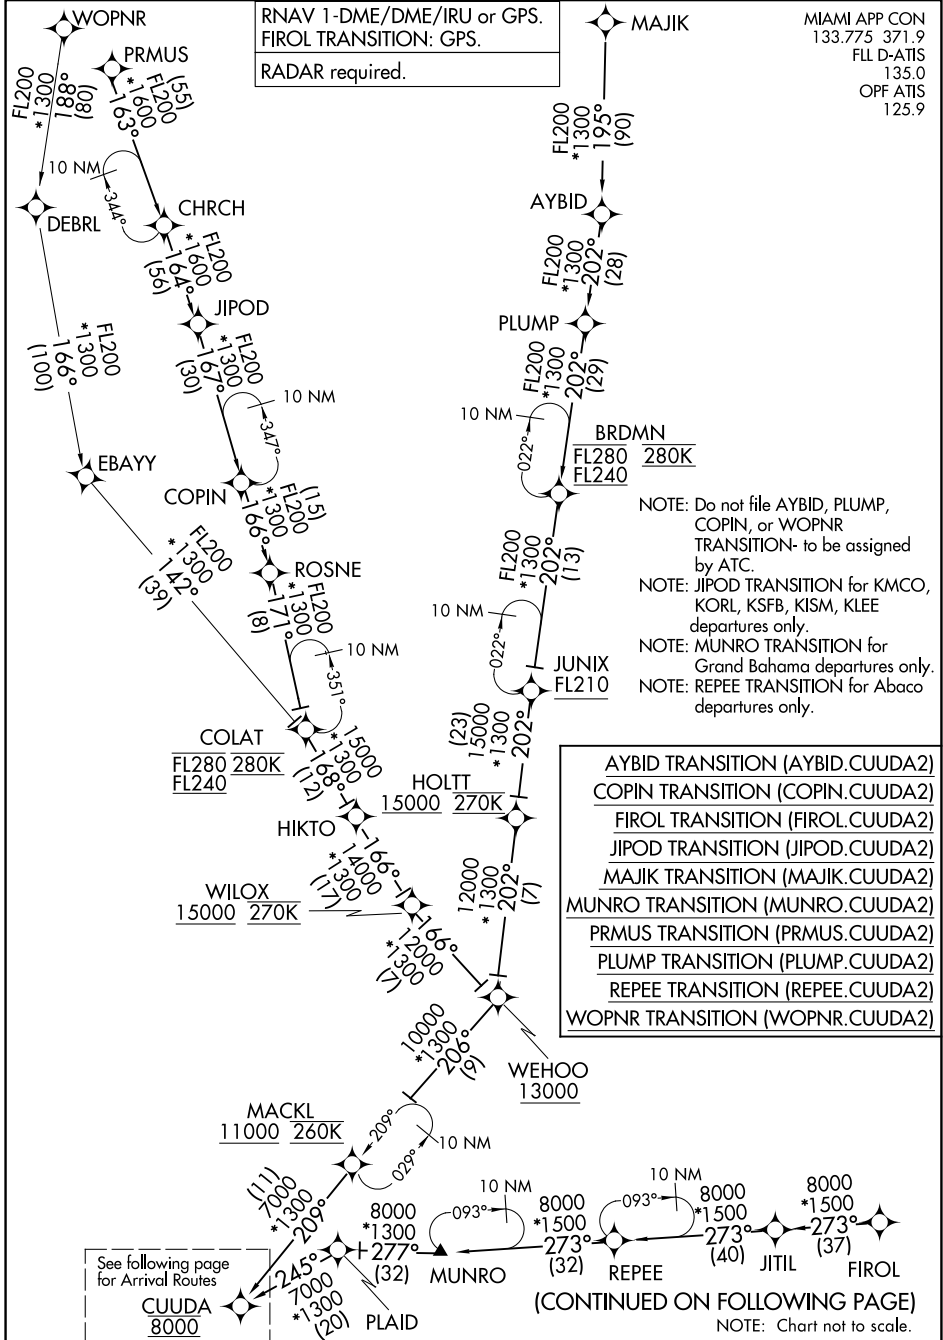

CUUDA TWO ARRIVAL (RNAV) Transition Routes

FORT LAUDERDALE, FLORIDA

RNAV 1-DME/DME/IRU or GPS.  
FIROL TRANSITION: GPS.  
RADAR required.

MIAMI APP CON  
133.775 371.9  
FLL D-ATIS  
135.0  
OPF ATIS  
125.9

SE-3, 07 SEP 2023 to 05 OCT 2023

SE-3, 07 SEP 2023 to 05 OCT 2023

CUUDA TWO ARRIVAL (RNAV) Transition Routes

FORT LAUDERDALE, FLORIDA