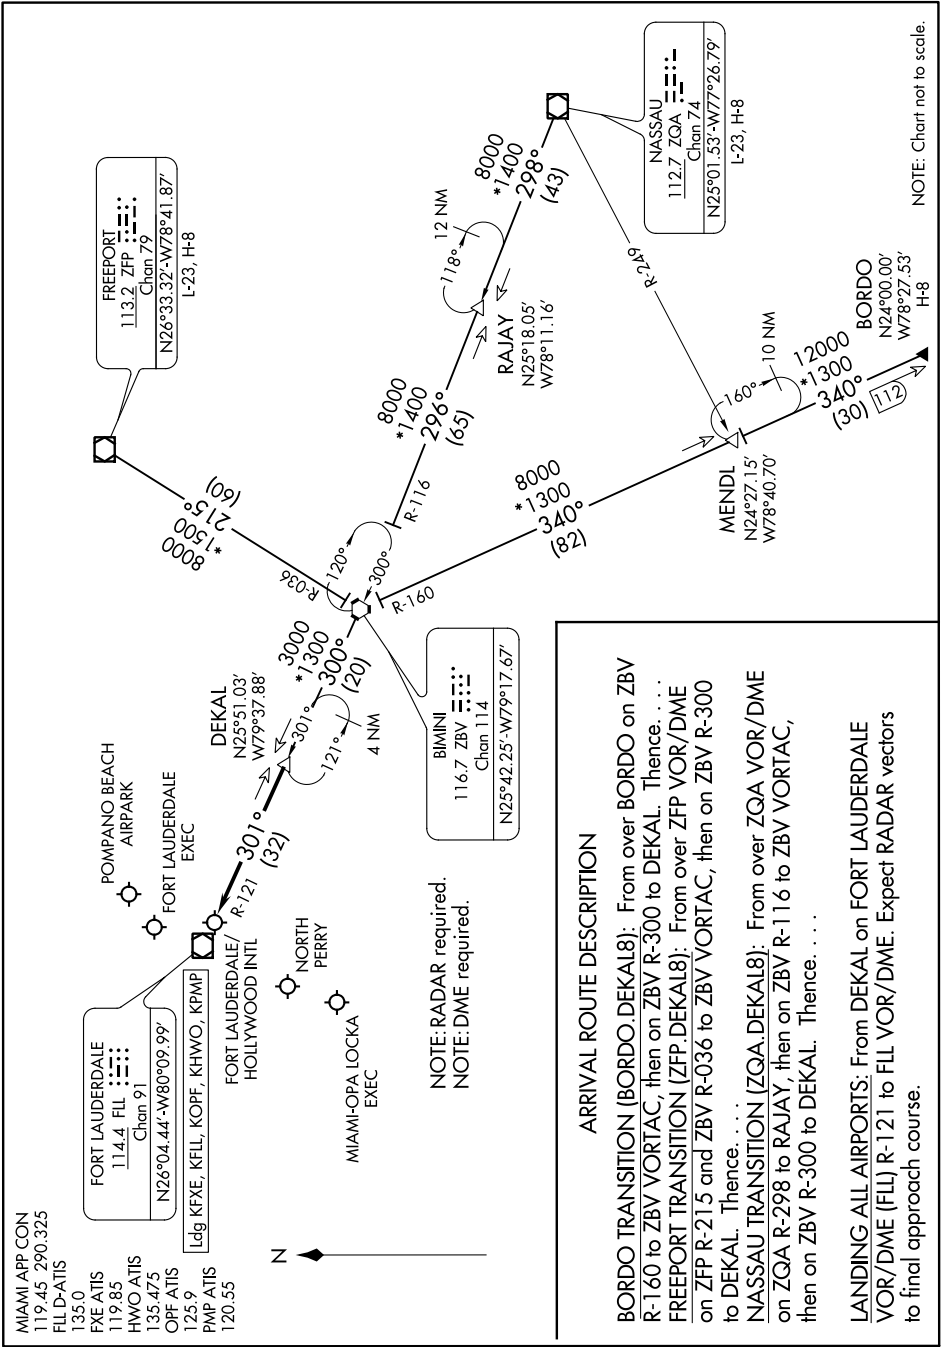

DEKAL EIGHT ARRIVAL

FORT LAUDERDALE, FLORIDA

SE-3, 07 SEP 2023 to 05 OCT 2023

NOTE: Chart not to scale.

ARRIVAL ROUTE DESCRIPTION

BORDO TRANSITION (BORDO.DEKAL8): From over BORDO on ZBV R-160 to ZBV VORTAC, then on ZBV R-300 to DEKAL. Thence. . .

FREEPORT TRANSITION (ZFP.DEKAL8): From over ZFP VOR/DME on ZFP R-215 and ZBV R-036 to ZBV VORTAC, then on ZBV R-300 to DEKAL. Thence. . .

NASSAU TRANSITION (ZQA.DEKAL8): From over ZQA VOR/DME on ZQA R-298 to RAJAY, then on ZBV R-116 to ZBV VORTAC, then on ZBV R-300 to DEKAL. Thence. . .

LANDING ALL AIRPORTS: From DEKAL on FORT LAUDERDALE VOR/DME (FL) R-121 to FL VOR/DME. Expect RADAR vectors to final approach course.

NOTE: RADAR required.
NOTE: DME required.

DEKAL EIGHT ARRIVAL

FORT LAUDERDALE, FLORIDA

SE-3, 07 SEP 2023 to 05 OCT 2023