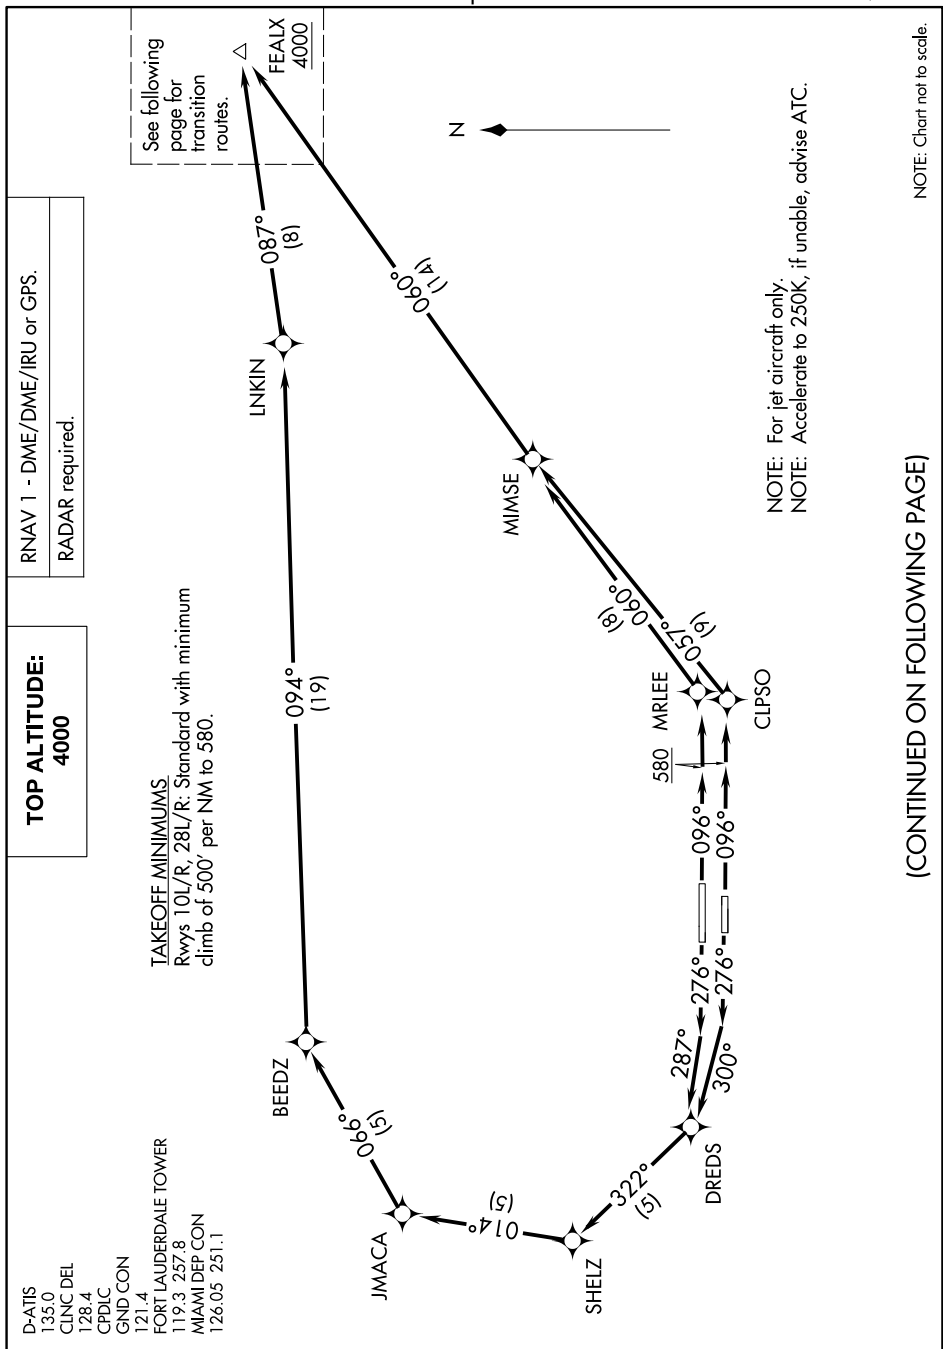

FEALX TWO DEPARTURE (RNAV) Departure Routes

FORT LAUDERDALE/HOLLYWOOD INTL (FLL)

FORT LAUDERDALE, FLORIDA

SE-3, 07 SEP 2023 to 05 OCT 2023

(CONTINUED ON FOLLOWING PAGE)

FEALX TWO DEPARTURE (RNAV) Departure Routes

FORT LAUDERDALE, FLORIDA

SE-3, 07 SEP 2023 to 05 OCT 2023