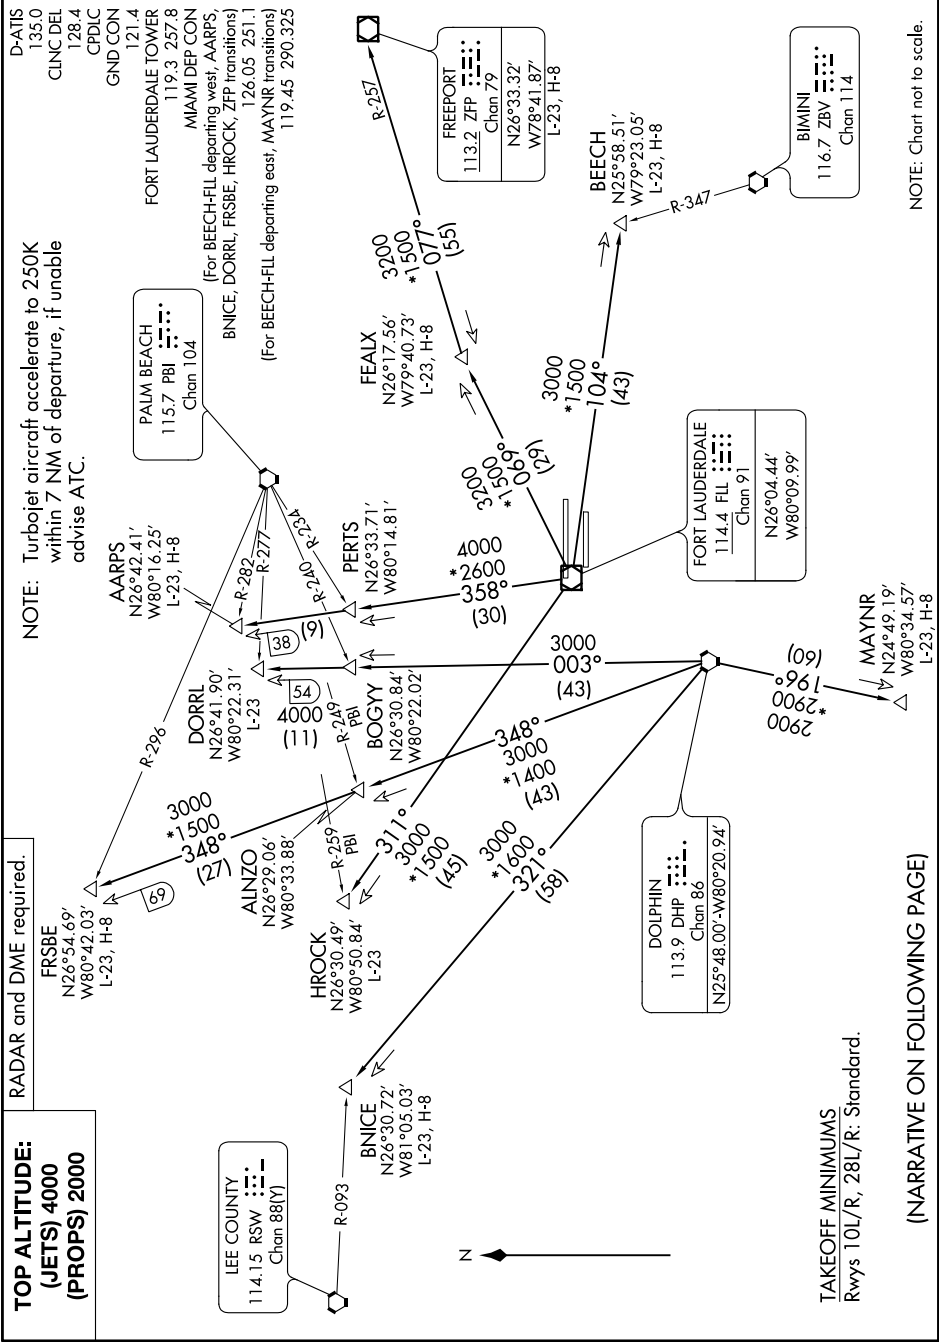

# FORT LAUDERDALE ONE DEPARTURE

FORT LAUDERDALE, FLORIDA

SE-3, 07 SEP 2023 to 05 OCT 2023