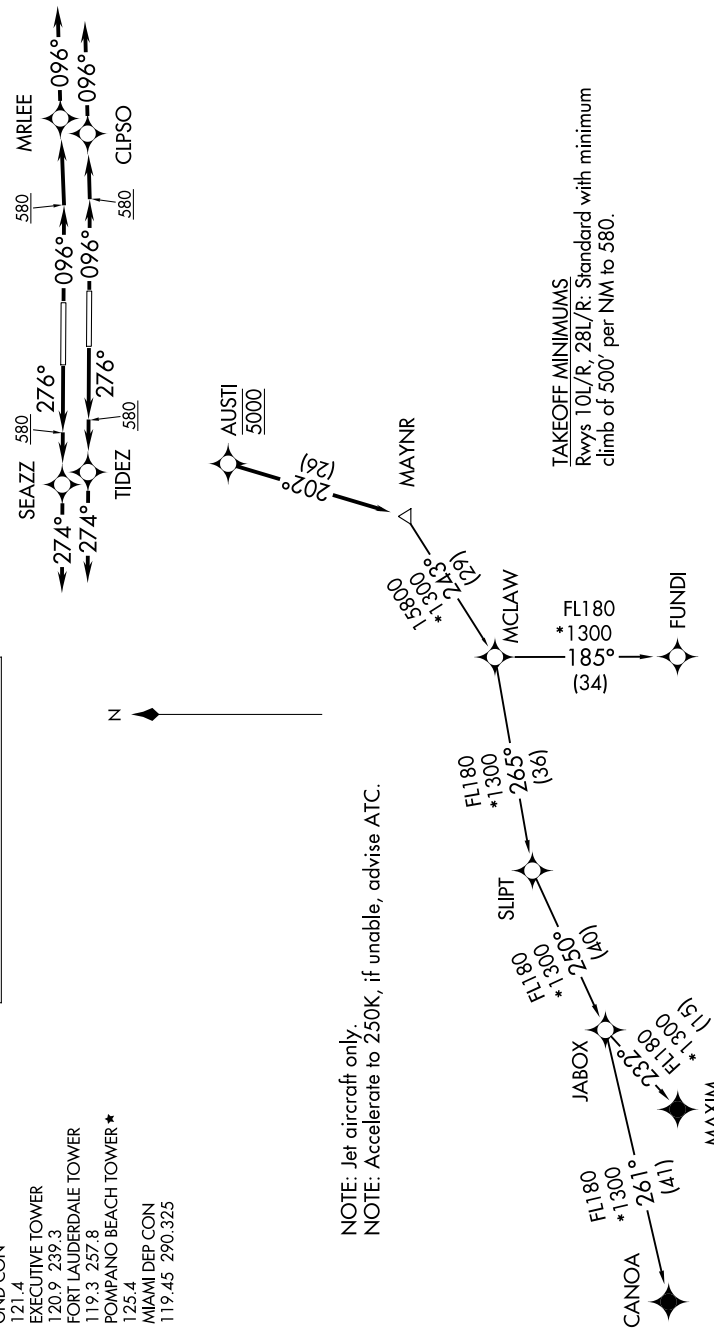

MAYNR ONE DEPARTURE (RNAV)

SE-3, 07 SEP 2023 to 05 OCT 2023

TOP ALTITUDE:
4000

RNAV1 - DME/DME/IRU or GPS.
 From SLIPT to MAXIM RNAV 1 - GPS.
 From SLIPT to CANOA RNAV 1 - GPS.
 RADAR required.

- D-ATIS 135.0
- CLNC DEL 128.4
- GPBLC 121.4
- GND.CON 120.9
- EXECUTIVE TOWER 120.9
- FORT LAUDERDALE TOWER 119.3
- POMPANO BEACH TOWER* 125.4
- MIAMI DEP CON 119.45
- 290.325

(NARRATIVE ON FOLLOWING PAGE)

SE-3, 07 SEP 2023 to 05 OCT 2023