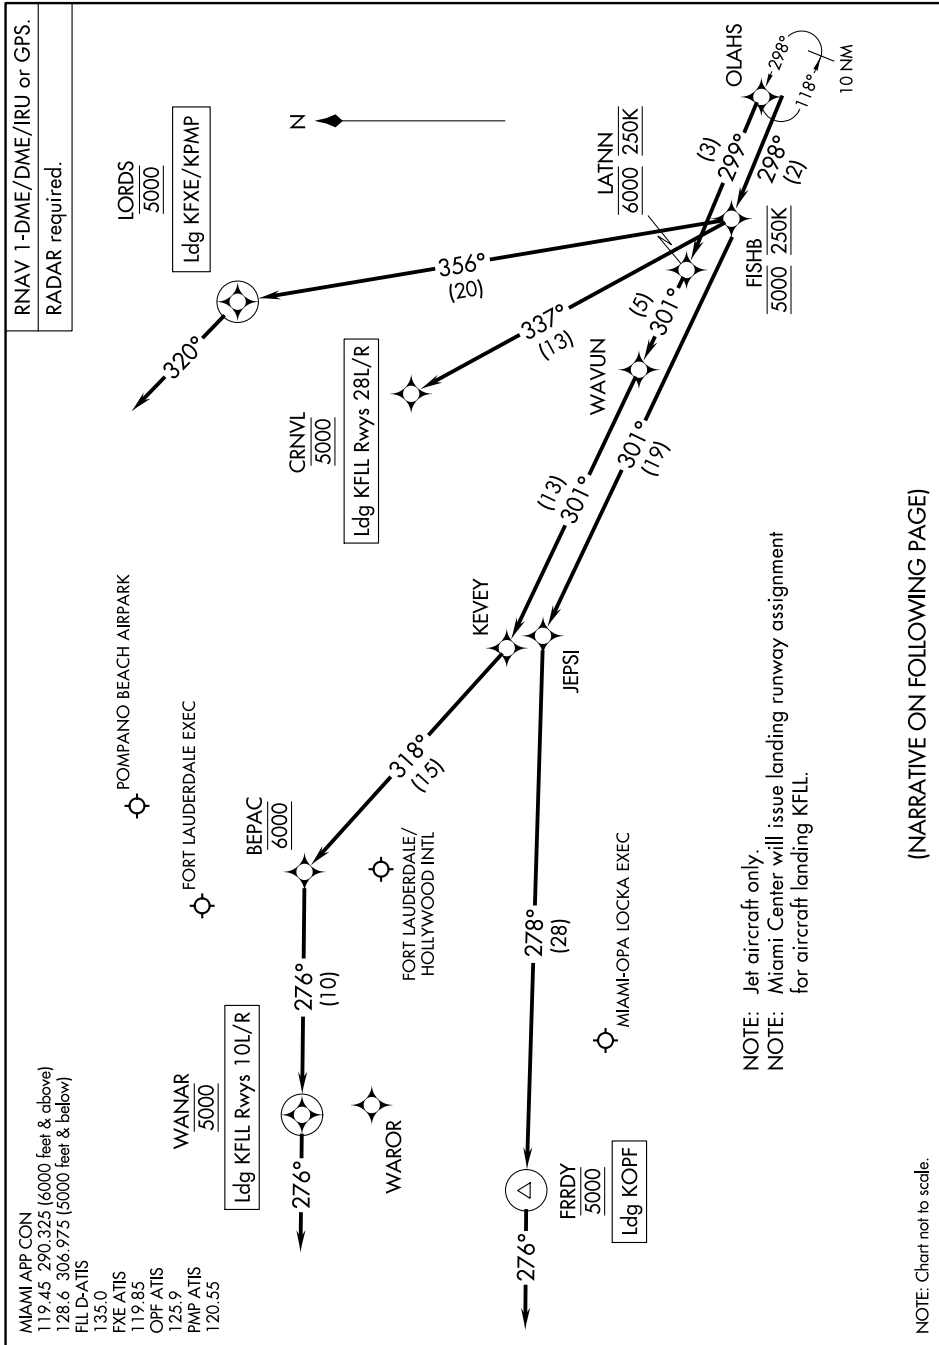

OLAH3 THREE ARRIVAL (RNAV) Arrival Routes

FORT LAUDERDALE, FLORIDA

SE-3, 07 SEP 2023 to 05 OCT 2023

MIAMI APP CON
 119.45 290.325 (6000 feet & above)
 128.6 306.975 (5000 feet & below)
 FIL D-ATIS
 135.0
 FXE ATIS
 119.85
 OPF ATIS
 125.9
 PMP ATIS
 120.55

RNAV 1-DME/DME/IRU or GPS.
 RADAR required.

NOTE: Jet aircraft only.
 NOTE: Miami Center will issue landing runway assignment for aircraft landing KFL.

(NARRATIVE ON FOLLOWING PAGE)

SE-3, 07 SEP 2023 to 05 OCT 2023

NOTE: Chart not to scale.

OLAH3 THREE ARRIVAL (RNAV) Arrival Routes

FORT LAUDERDALE, FLORIDA