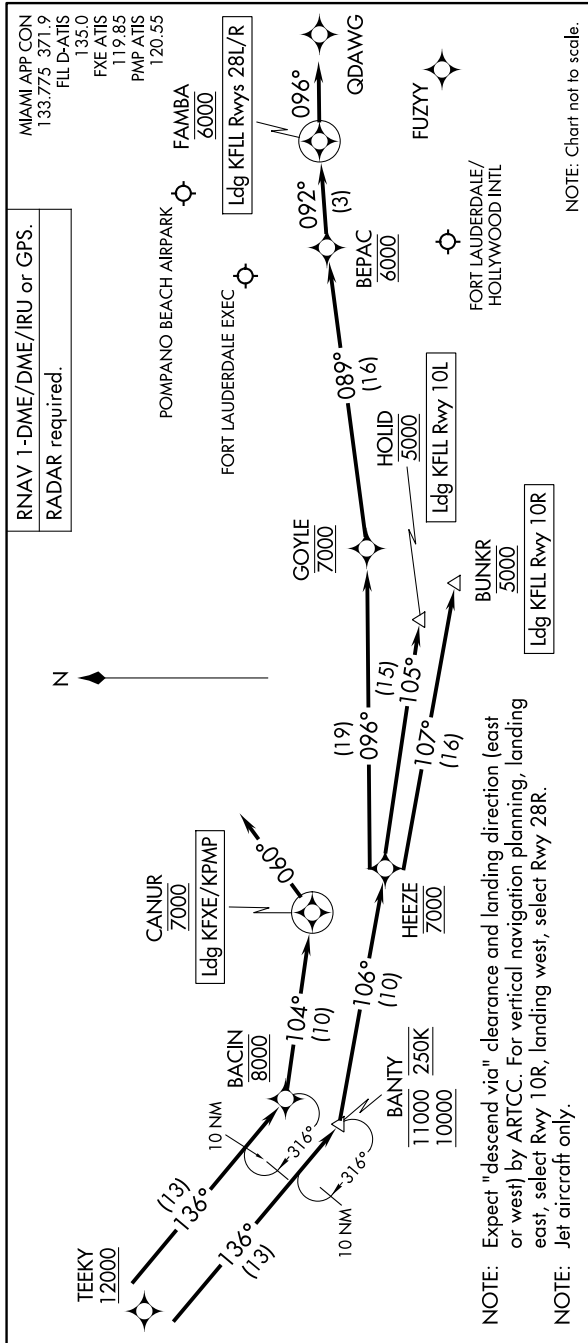

TEEKY THREE ARRIVAL (RNAV)

Arrival Routes

FORT LAUDERDALE, FLORIDA

SE-3, 07 SEP 2023 to 05 OCT 2023

ARRIVAL ROUTE DESCRIPTION

- KFL: From TEEKY on track 136° to cross BANTY between 10000 and 11000 and at 250K, then on track 106° to cross HEEZE at 7000.
- LANDING KFL RUNWAY 10L: From HEEZE on track 105° to cross HOLID at 5000. Expect ILS or LOC Rwy 10L approach.
- LANDING KFL RUNWAY 10R: From HEEZE on track 107° to cross BUNKR at 5000. Expect ILS or LOC Rwy 10R approach.
- LANDING KFL RUNWAYS 28L/R: From HEEZE on track 096° to cross GOYLE at 7000, then on track 089° to cross BEPAC at 6000, then on track 092° to cross FAMBA at 6000. Expect RADAR vectors to final approach course.
- LANDING KFEXE/KPMP: From TEEKY on track 136° to cross BACIN at 8000, then on track 104° to cross CANJUR at 7000, then on heading 060°. Expect RADAR vectors to final approach course.

SE-3, 07 SEP 2023 to 05 OCT 2023