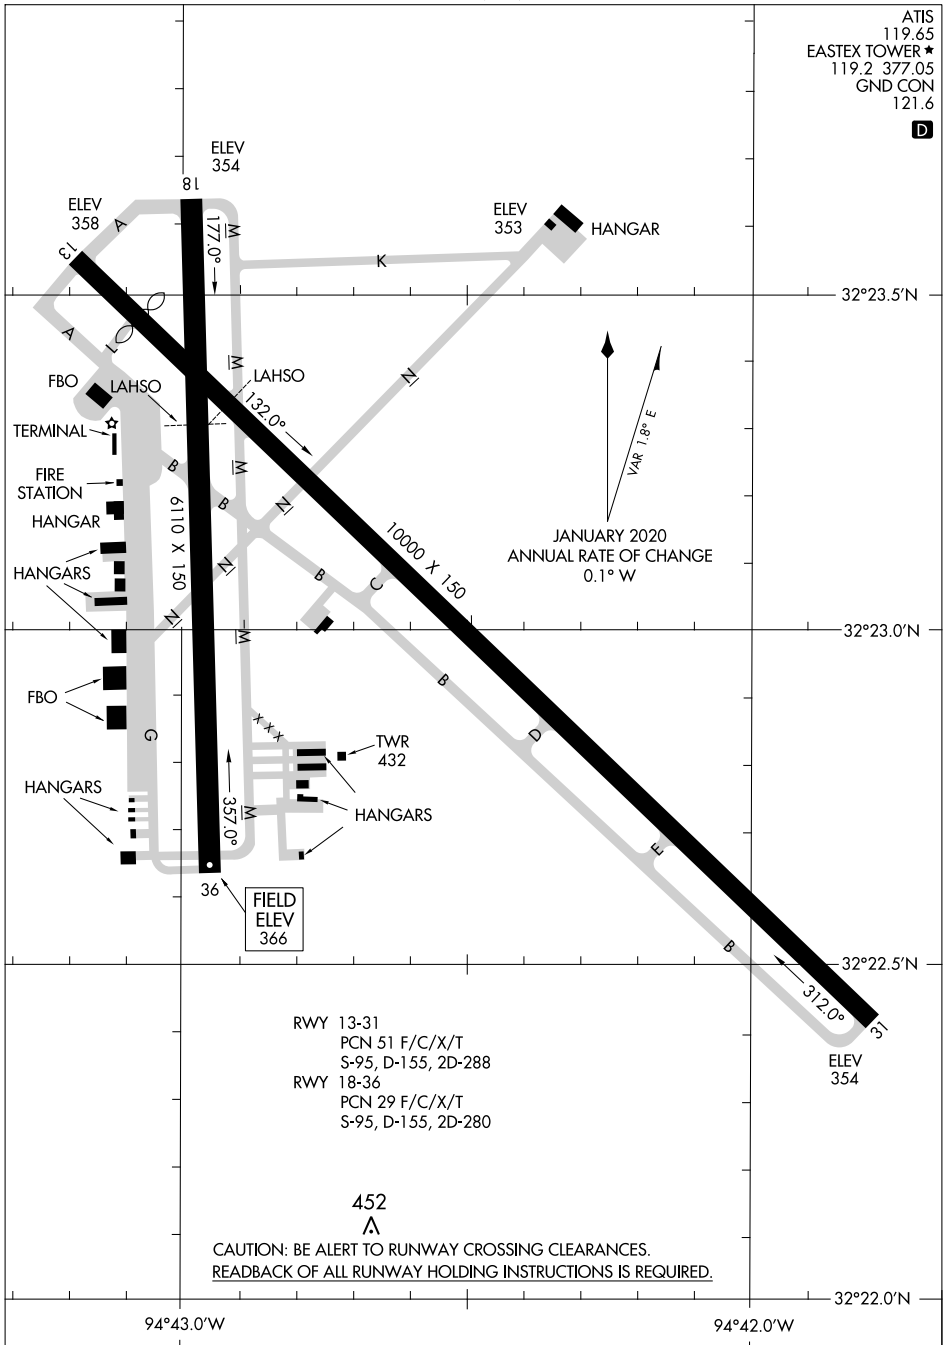

AIRPORT DIAGRAM

AL-807 (FAA)

EAST TEXAS RGNL (GGG)
LONGVIEW, TEXAS

ATIS 119.65
 EASTEX TOWER ★ 119.2 377.05
 GND CON 121.6
D

SC-2, 07 SEP 2023 to 05 OCT 2023

SC-2, 07 SEP 2023 to 05 OCT 2023

RWY 13-31
 PCN 51 F/C/X/T
 S-95, D-155, 2D-288
 RWY 18-36
 PCN 29 F/C/X/T
 S-95, D-155, 2D-280

452
 ▲

CAUTION: BE ALERT TO RUNWAY CROSSING CLEARANCES.
 READBACK OF ALL RUNWAY HOLDING INSTRUCTIONS IS REQUIRED.

AIRPORT DIAGRAM

LONGVIEW, TEXAS
EAST TEXAS RGNL (GGG)