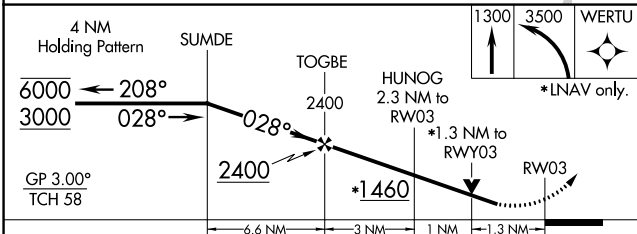

WAAS CH 69243	APP CRS 028°	Rwy Idg TDZE 684	5000
W03A		Apt Elev 694	

RNAV (GPS) RWY 3

LAGRANGE/CALLAWAY (LGC)

RNP APCH.

- ▼ Circling Rwy 13, 21 NA at night.
- ▲ Rwy 3 helicopter visibility reduction below 3/4 SM NA.
- For uncompensated Baro-VNAV systems, LNAV/VNAV NA below -16°C or above 54°C.

MISSED APPROACH: Climb to 1300 then climbing left turn to 3500 direct WERTU and hold, continue climb-in-hold to 3500.

AWOS-3 126.325	ATLANTA APP CON★ 125.5 323.1	CLINC DEL 119.25	UNICOM 122.975 (CTAF) 📞
--------------------------	--	----------------------------	--