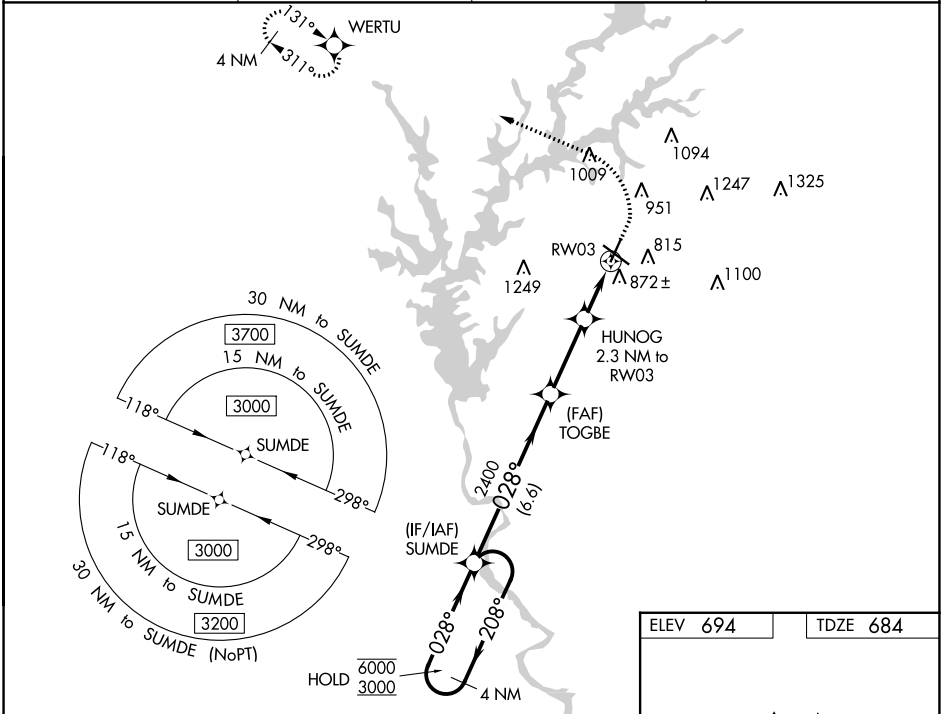

WAAS CH 69243	APP CRS 028°	Rwy Idg TDZE 684	5000
W03A		Apt Elev 694	

RNAV (GPS) RWY 3

LAGRANGE/CALLAWAY (LGC)

RNP APCH.

- ▼ Circling Rwy 13, 21 NA at night.
- ▲ Rwy 3 helicopter visibility reduction below 3/4 SM NA.
- For uncompensated Baro-VNAV systems, LNAV/VNAV NA below -16°C or above 54°C.

MISSED APPROACH: Climb to 1300 then climbing left turn to 3500 direct WERTU and hold, continue climb-in-hold to 3500.

AWOS-3 126.325	ATLANTA APP CON★ 125.5 323.1	CLINC DEL 119.25	UNICOM 122.975 (CTAF) 📞
--------------------------	--	----------------------------	--

CATEGORY	A	B	C	D
LPV DA		1064-1	380 (400-1)	
LNAV/VNAV DA		1044-1	360 (400-1)	
LNAV MDA	1140-1	456 (500-1)	1140-1 3/8	456 (500-1 3/8)
C CIRCLING	1280-1	586 (600-1)	1540-2 1/2 846 (900-2 1/2)	1600-3 906 (1000-3)

SE-4, 07 SEP 2023 to 05 OCT 2023

SE-4, 07 SEP 2023 to 05 OCT 2023