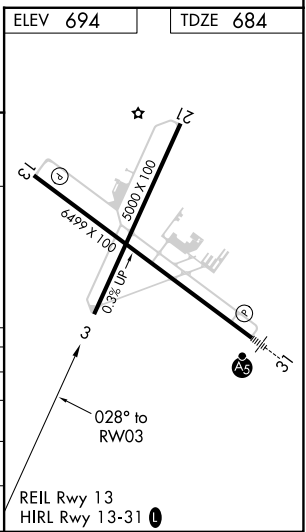

WAAS CH 69243	APP CRS 028°	Rwy Idg TDZE 684	5000
W03A		Apt Elev 694	

RNAV (GPS) RWY 3

LAGRANGE/CALLAWAY (LGC)

RNP APCH.

- ▼ Circling Rwy 13, 21 NA at night.
- ▲ Rwy 3 helicopter visibility reduction below 3/4 SM NA.
- For uncompensated Baro-VNAV systems, LNAV/VNAV NA below -16°C or above 54°C.

MISSED APPROACH: Climb to 1300 then climbing left turn to 3500 direct WERTU and hold, continue climb-in-hold to 3500.

AWOS-3 126.325	ATLANTA APP CON★ 125.5 323.1	CLINC DEL 119.25	UNICOM 122.975 (CTAF) 📞
--------------------------	--	----------------------------	--

CATEGORY	A	B	C	D
LPV DA		1064-1	380 (400-1)	
LNAV/VNAV DA		1044-1	360 (400-1)	
LNAV MDA	1140-1	456 (500-1)	1140-1 3/8	456 (500-1 3/8)
C CIRCLING	1280-1	586 (600-1)	1540-2 1/2 846 (900-2 1/2)	1600-3 906 (1000-3)