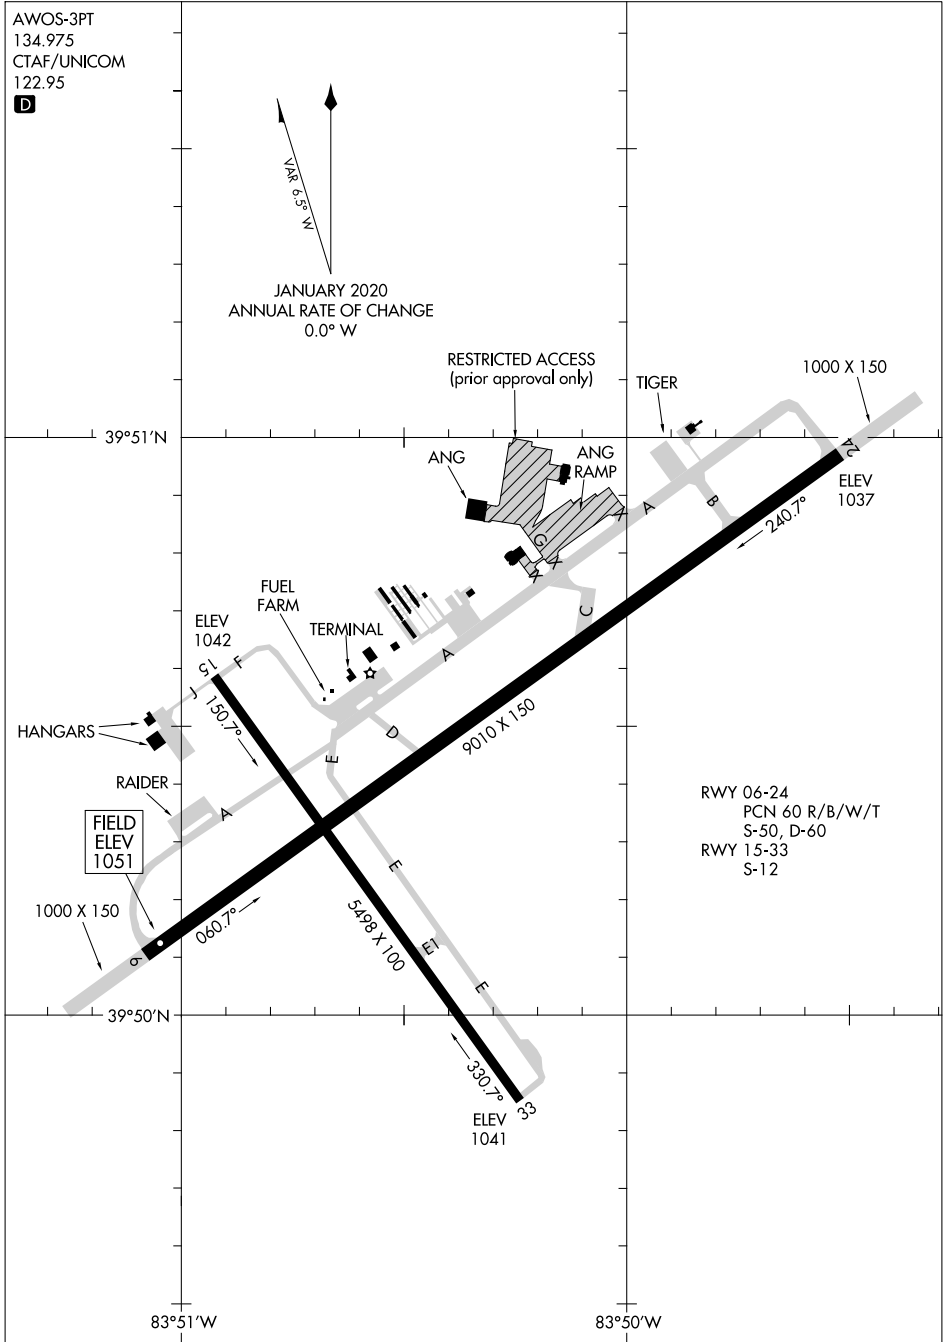

# AIRPORT DIAGRAM

AL-958 (FAA)

SPRINGFIELD/BECKLEY MUNI (SGH)  
SPRINGFIELD, OHIO

AWOS-3PT  
134.975  
CTAF/UNICOM  
122.95

JANUARY 2020  
ANNUAL RATE OF CHANGE  
0.0° W

EC-2, 07 SEP 2023 to 05 OCT 2023

EC-2, 07 SEP 2023 to 05 OCT 2023

# AIRPORT DIAGRAM

21336

SPRINGFIELD, OHIO  
SPRINGFIELD/BECKLEY MUNI (SGH)