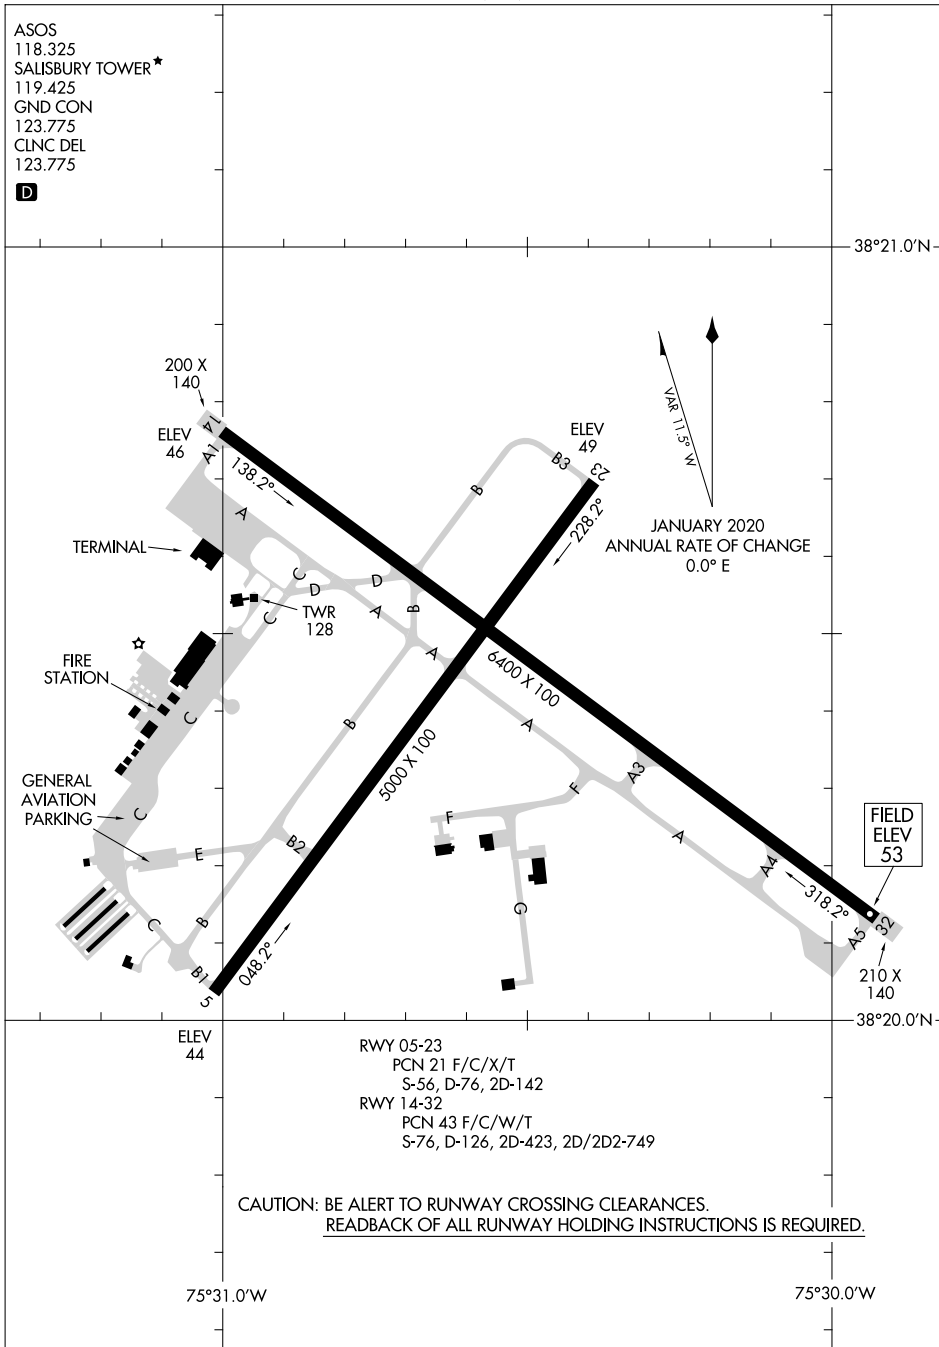

AIRPORT DIAGRAM

SALISBURY-OCEAN CITY WICOMICO RGNL (SBY)
AL-977 (FAA) SALISBURY, MARYLAND

ASOS
118.325
SALISBURY TOWER★
119.425
GND CON
123.775
CLNC DEL
123.775

D

NE-3, 07 SEP 2023 to 05 OCT 2023

38°21.0'N

JANUARY 2020
ANNUAL RATE OF CHANGE
0.0° E

38°20.0'N

ELEV 44

RWY 05-23
PCN 21 F/C/X/T
S-56, D-76, 2D-142
RWY 14-32
PCN 43 F/C/W/T
S-76, D-126, 2D-423, 2D/2D2-749

CAUTION: BE ALERT TO RUNWAY CROSSING CLEARANCES.
READBACK OF ALL RUNWAY HOLDING INSTRUCTIONS IS REQUIRED.

75°31.0'W

75°30.0'W

NE-3, 07 SEP 2023 to 05 OCT 2023

AIRPORT DIAGRAM

SALISBURY, MARYLAND
SALISBURY-OCEAN CITY WICOMICO RGNL (SBY)