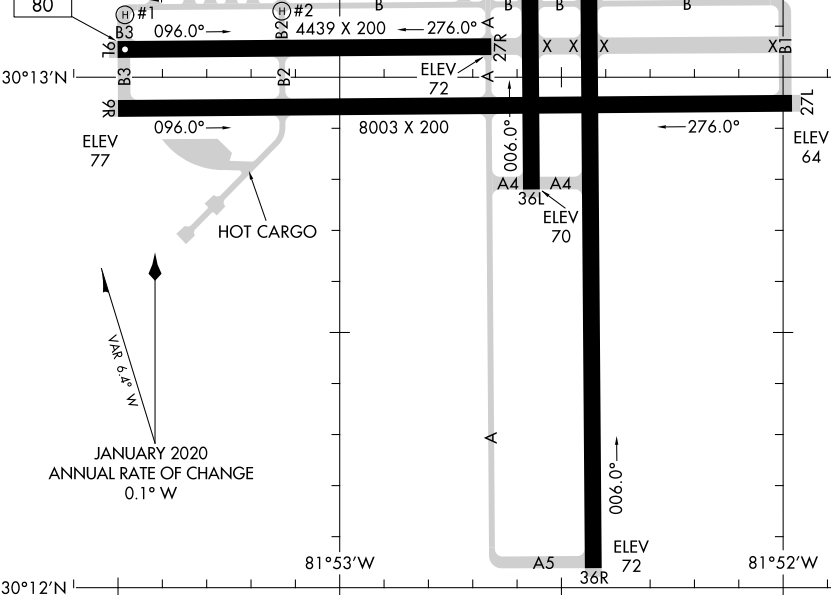

22307

AIRPORT DIAGRAM

AL-998 (FAA)

CECIL (VQQ)
JACKSONVILLE, FLORIDA

ATIS
 125.275
 CECIL TOWER ★
 126.1 235.625
 GND CON
 121.625 226.675
 CLNC DEL
 123.975 254.25

CAUTION: BE ALERT TO RUNWAY CROSSING CLEARANCES.
 READBACK OF ALL RUNWAY HOLDING INSTRUCTIONS IS REQUIRED.

SE-3, 07 SEP 2023 to 05 OCT 2023

SE-3, 07 SEP 2023 to 05 OCT 2023

RWY 09L-27R
 PCN 27 R/B/X/T
 RWY 09R-27L
 PCN 21 F/A/X/T
 RWY 18L-36R
 PCN 59 R/B/W/T
 RWY 18R-36L
 PCN 21 F/A/Y/T

AIRPORT DIAGRAM

22307

JACKSONVILLE, FLORIDA
CECIL (VQQ)