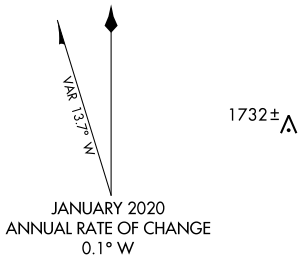

# AIRPORT DIAGRAM

AL-5005 (FAA)

CYRIL E KING (STT) (TIST)  
CHARLOTTE AMALIE, VIRGIN ISLANDS

ATIS 124.0  
 ST. THOMAS TOWER ★ 118.8 257.6  
 118.1 (NORTH OF ISLAND)  
 GND CON 121.9

D

SE-3, 07 SEP 2023 to 05 OCT 2023