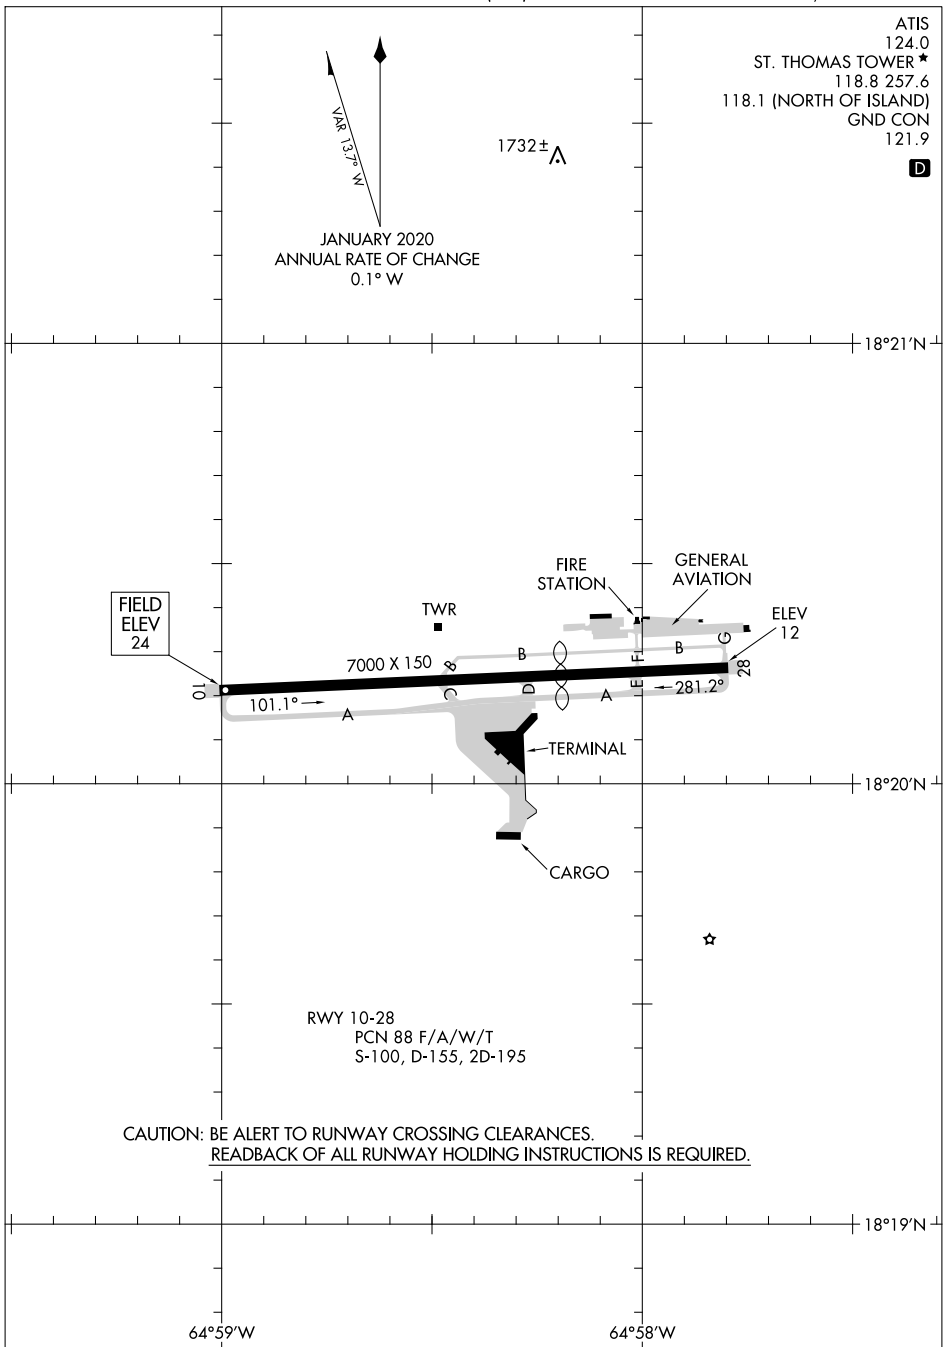

20086

# AIRPORT DIAGRAM

AL-5005 (FAA)

CYRIL E KING (STT) (TIST)  
CHARLOTTE AMALIE, VIRGIN ISLANDS

ATIS 124.0  
 ST. THOMAS TOWER ★ 118.8 257.6  
 118.1 (NORTH OF ISLAND)  
 GND CON 121.9

D

SE-3, 07 SEP 2023 to 05 OCT 2023

SE-3, 07 SEP 2023 to 05 OCT 2023

CAUTION: BE ALERT TO RUNWAY CROSSING CLEARANCES.  
READBACK OF ALL RUNWAY HOLDING INSTRUCTIONS IS REQUIRED.

RWY 10-28  
 PCN 88 F/A/W/T  
 S-100, D-155, 2D-195