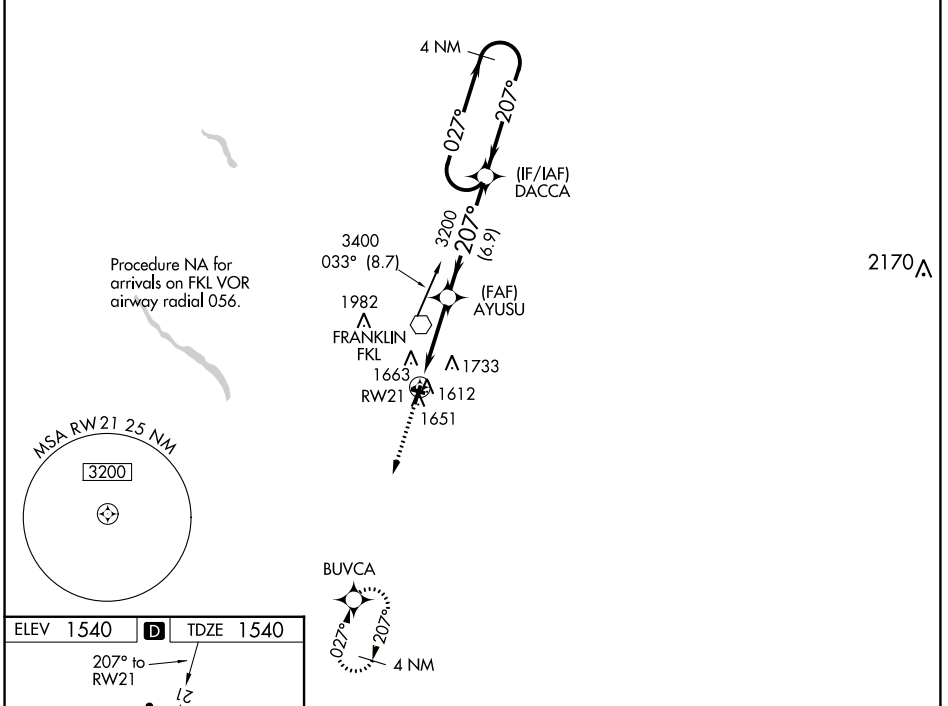

WAAS CH 77501 W21A	APP CRS 207°	Rwy Idg TDZE 1540 Apt Elev 1540
----------------------------------------	------------------------	-----------------------------------------------------

RNAV (GPS) RWY 21

VENANGO RGNL (F'KL)

RNP APCH.		MALS R	MISSED APPROACH: Climb to 3400 direct BUVCA and hold.
<p>⚠ For uncompensated Baro-VNAV systems, LNAV/VNAV NA below -18°C (0°F) or above 45°C (114°F). Circling Rwy 12 NA at night. For inop ALS, increase LPV all Cats visibility to ¾ SM and LNAV Cats C/D visibility to 1 SM.</p>			
AWOS-3PT 118.175	YOUNGSTOWN APP CON * 126.25 322.3	CLNC DEL 126.25	UNICOM 122.7 (CTAF) 0

NE-4, 07 SEP 2023 to 05 OCT 2023

NE-4, 07 SEP 2023 to 05 OCT 2023