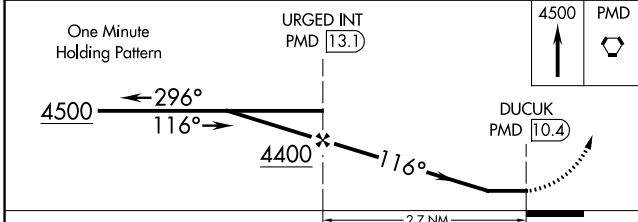

CATEGORY	A	B	C	D	FAF to MAP 2.7 NM					
CIRCLING	3320-1¼ 969 (1000-1¼)	3320-1½ 969 (1000-1½)	3320-3 969 (1000-3)		Knots	60	90	120	150	180
					Min:Sec	2:42	1:48	1:21	1:05	0:54

VOR-B