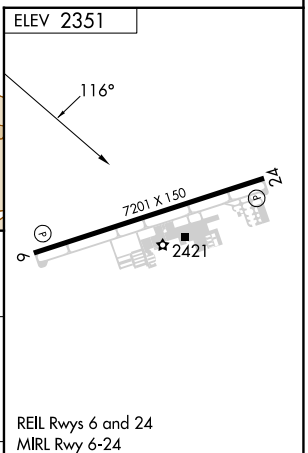

VORTAC PMD 115.55 Chan 102 (Y)	APP CRS 116°	Rwy Idg TDZE Apt Elev N/A N/A 2351
--	------------------------	--

VOR-B

GENERAL WM J FOX AIRFIELD (WJF)

MISSSED APPROACH: Climb to 4500 direct PMD VORTAC and hold.

SW-3, 07 SEP 2023 to 05 OCT 2023

SW-3, 07 SEP 2023 to 05 OCT 2023

CATEGORY	A	B	C	D	FAF to MAP 2.7 NM					
CIRCLING	3320-1¼ 969 (1000-1¼)	3320-1½ 969 (1000-1½)	3320-3 969 (1000-3)		Knots	60	90	120	150	180
					Min:Sec	2:42	1:48	1:21	1:05	0:54