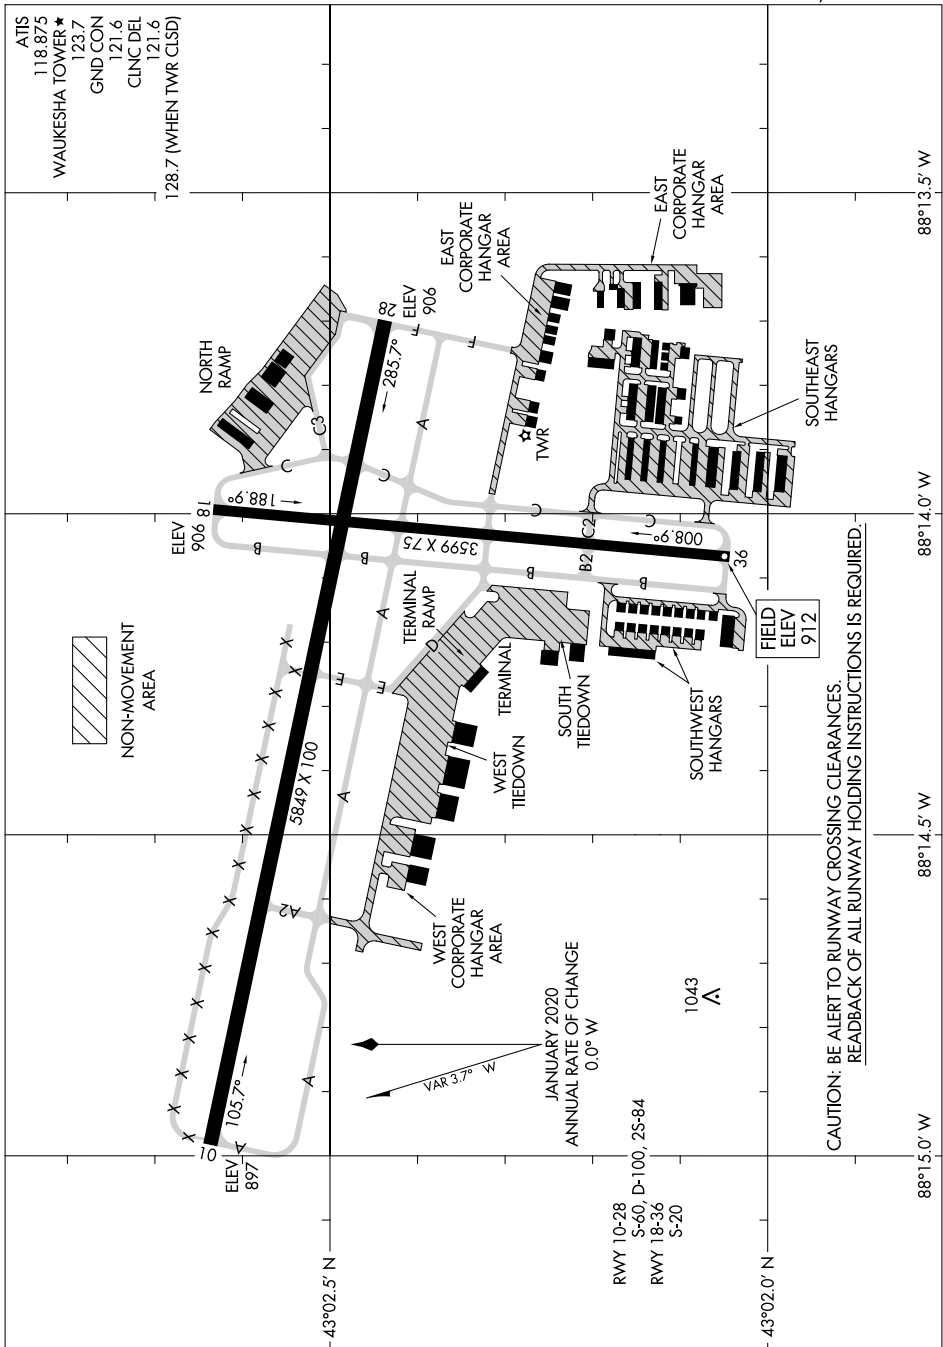

AIRPORT DIAGRAM

AL-5078 (FAA)

WAUKESHA COUNTY (UES)
WAUKESHA, WISCONSIN

EC-3, 07 SEP 2023 to 05 OCT 2023

EC-3, 07 SEP 2023 to 05 OCT 2023

AIRPORT DIAGRAM

WAUKESHA, WISCONSIN
WAUKESHA COUNTY (UES)