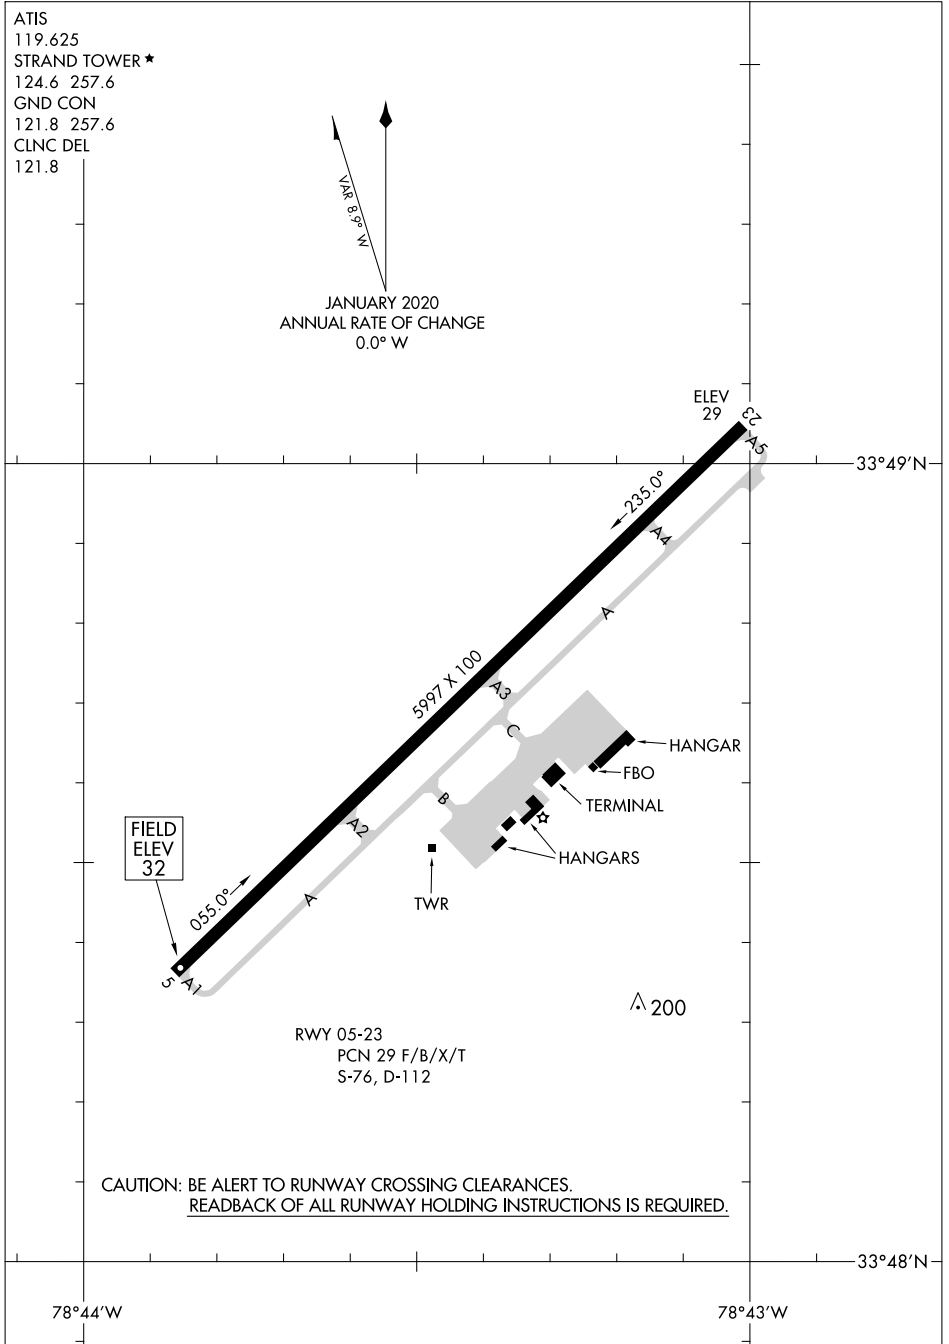

21224

AIRPORT DIAGRAM

AL-5097 (FAA)

GRAND STRAND (C'RE)
NORTH MYRTLE BEACH, SOUTH CAROLINA

ATIS
 119.625
 STRAND TOWER ★
 124.6 257.6
 GND CON
 121.8 257.6
 CLNC DEL
 121.8

SE-2, 07 SEP 2023 to 05 OCT 2023

SE-2, 07 SEP 2023 to 05 OCT 2023

AIRPORT DIAGRAM

21224

NORTH MYRTLE BEACH, SOUTH CAROLINA
GRAND STRAND (C'RE)