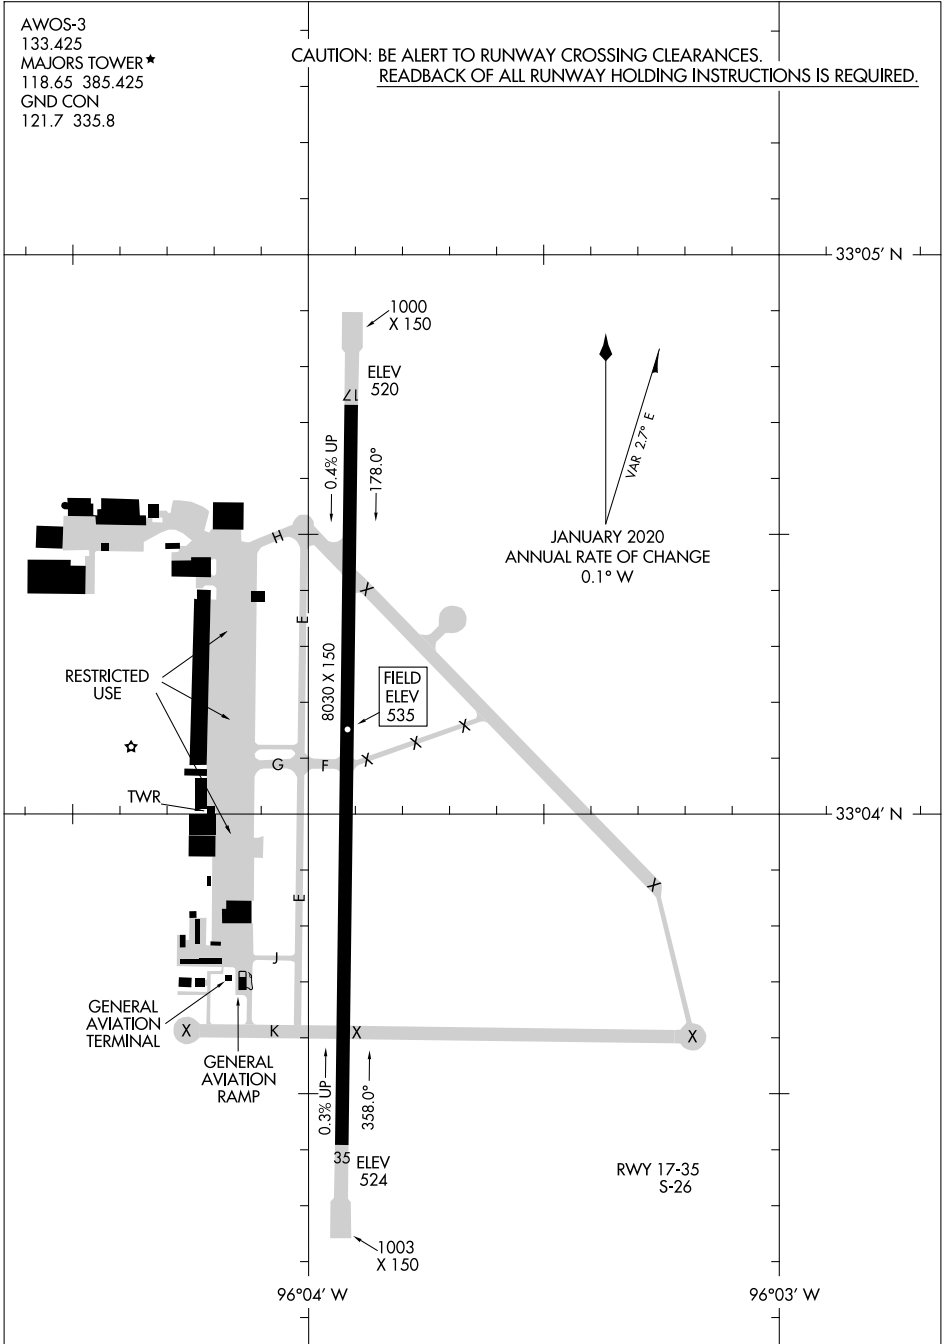

AIRPORT DIAGRAM

AL-5138 (FAA)

MAJORS (GVT)
GREENVILLE, TEXAS

AWOS-3
133.425
MAJORS TOWER ★
118.65 385.425
GND CON
121.7 335.8

CAUTION: BE ALERT TO RUNWAY CROSSING CLEARANCES.
READBACK OF ALL RUNWAY HOLDING INSTRUCTIONS IS REQUIRED.

SC-2, 07 SEP 2023 to 05 OCT 2023

SC-2, 07 SEP 2023 to 05 OCT 2023

AIRPORT DIAGRAM

GREENVILLE, TEXAS
MAJORS (GVT)