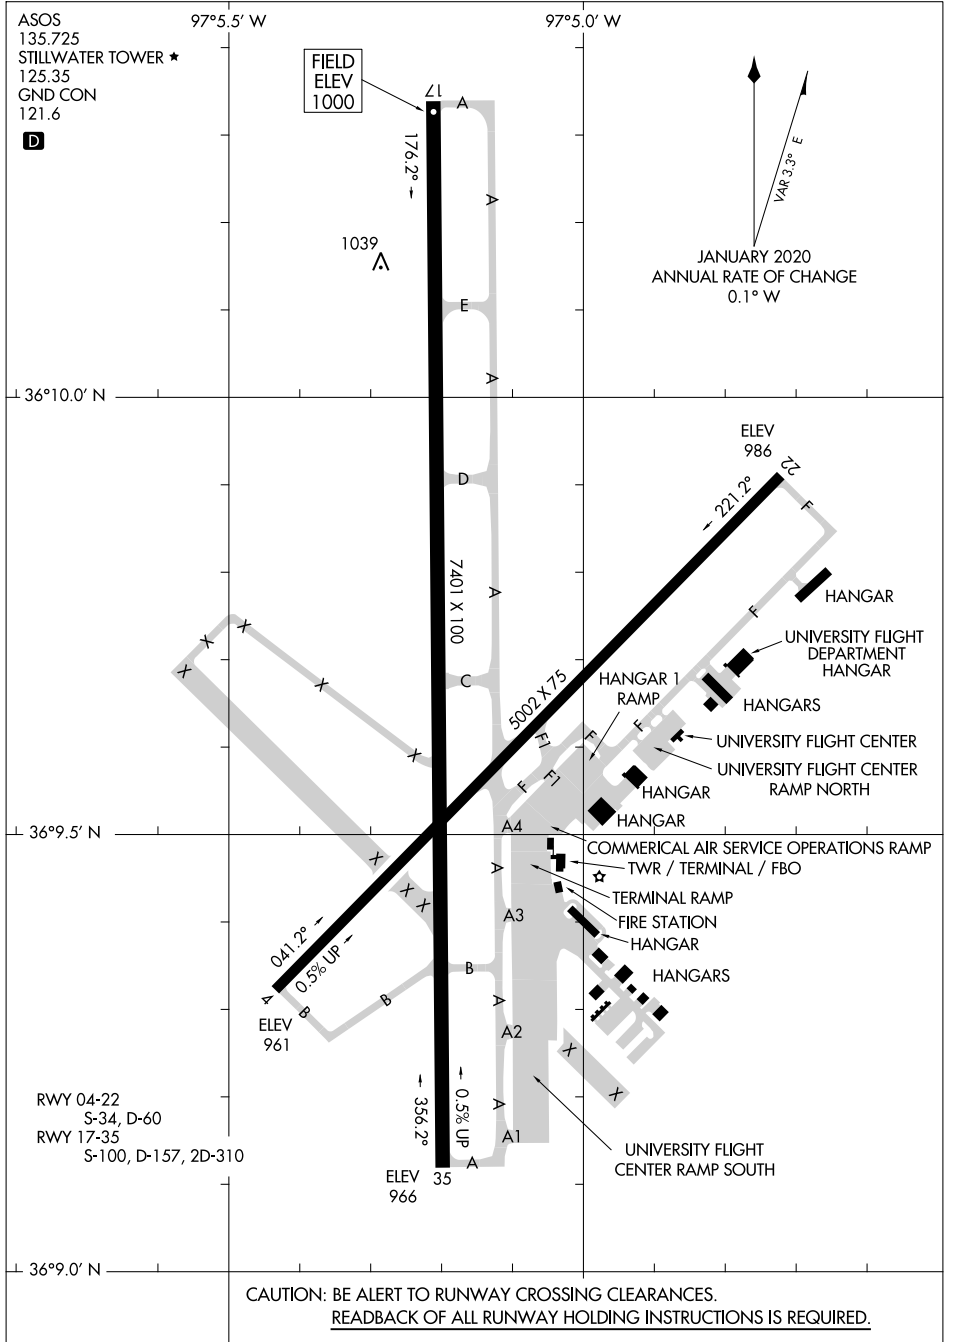

23222

AIRPORT DIAGRAM

AL-5151 (FAA)

STILLWATER RGNL (SWO)
STILLWATER, OKLAHOMA

SC-1, 07 SEP 2023 to 05 OCT 2023

SC-1, 07 SEP 2023 to 05 OCT 2023

AIRPORT DIAGRAM

23222