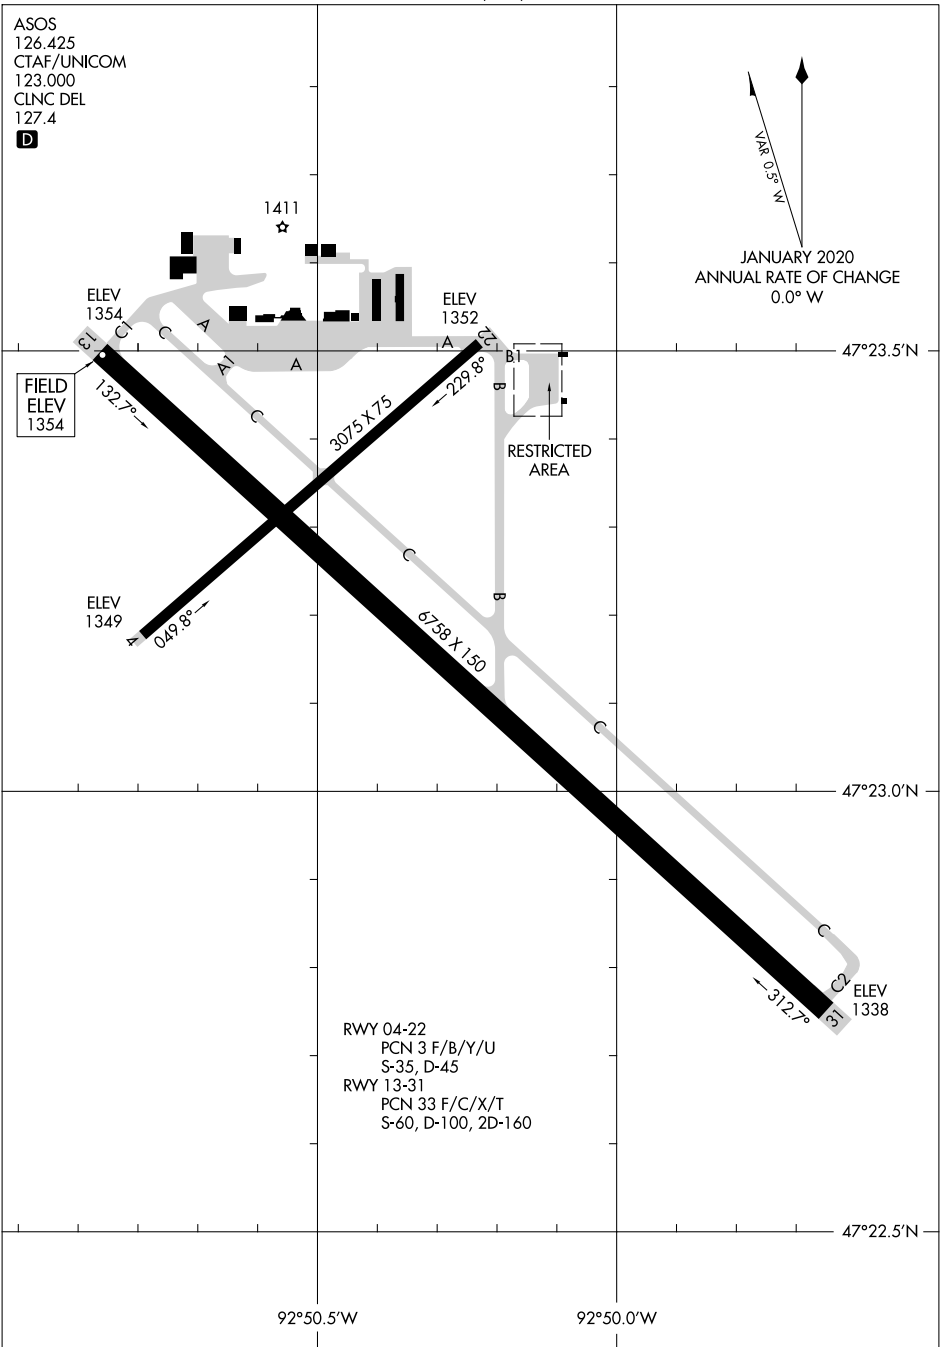

22251

AIRPORT DIAGRAM

AL-5159 (FAA)

RANGE RGNL (HIB)
HIBBING, MINNESOTA

ASOS
126.425
CTAF/UNICOM
123.000
CLNC DEL
127.4

D

NC-1, 07 SEP 2023 to 05 OCT 2023

NC-1, 07 SEP 2023 to 05 OCT 2023

AIRPORT DIAGRAM

22251

HIBBING, MINNESOTA
RANGE RGNL (HIB)