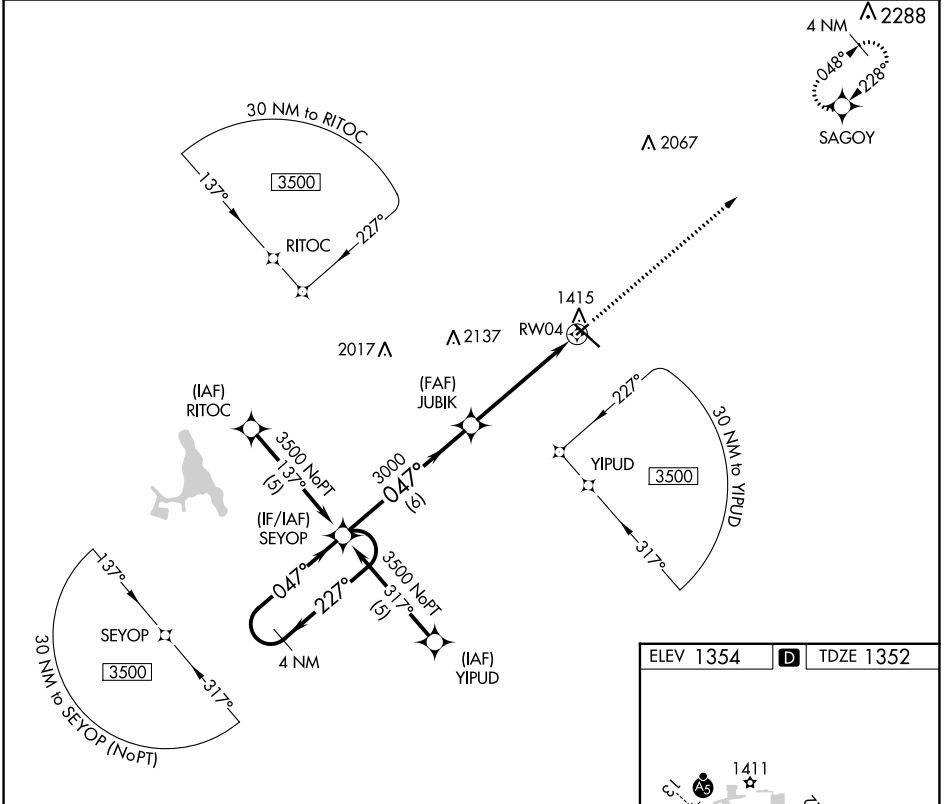

APP CRS 047°	Rwy Idg TDZE Apt Elev	3075 1352 1354
------------------------	-----------------------------	---

RNAV (GPS) RWY 4

RANGE RGNL (HIB)

RNP APCH.		MISSED APPROACH: Climb to 3500 direct SAGOY WP and hold.	
<p>▼ Procedure not authorized at night. Rwy 4 helicopter visibility reduction below 3/4 SM NA.</p>		ASOS 126.425	DULUTH APP CON 125.45 233.7
		CLNC DEL 127.4	UNICOM 123.0 (CTAF) 0

CATEGORY	A	B	C	D
LNAV MDA	1780-1	428 (500-1)	NA	
CIRCLING	1820-1 466 (500-1)	1840-1 486 (500-1)	NA	

NC-1, 07 SEP 2023 to 05 OCT 2023

NC-1, 07 SEP 2023 to 05 OCT 2023