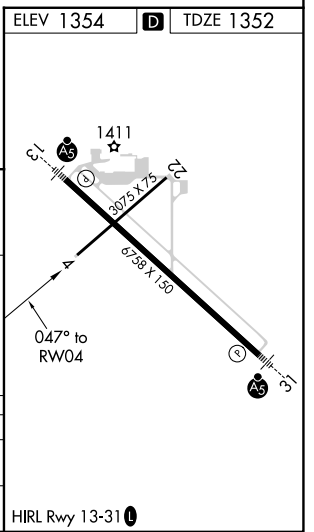

APP CRS 047°	Rwy Idg TDZE Apt Elev	3075 1352 1354
------------------------	-----------------------------	---

RNAV (GPS) RWY 4

RANGE RGNL (HIB)

RNP APCH.		MISSED APPROACH: Climb to 3500 direct SAGOY WP and hold.	
<p>▼ Procedure not authorized at night. Rwy 4 helicopter visibility reduction below 3/4 SM NA.</p>		ASOS 126.425	DULUTH APP CON 125.45 233.7
		CLNC DEL 127.4	UNICOM 123.0 (CTAF) 0