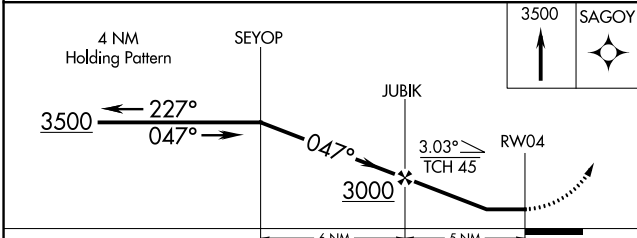

APP CRS 047°	Rwy Idg TDZE Apt Elev	3075 1352 1354
------------------------	-----------------------------	---

RNAV (GPS) RWY 4

RANGE RGNL (HIB)

RNP APCH.		MISSED APPROACH: Climb to 3500 direct SAGOY WP and hold.	
<p>▼ Procedure not authorized at night. Rwy 4 helicopter visibility reduction below 3/4 SM NA.</p>		ASOS 126.425	DULUTH APP CON 125.45 233.7
		CLNC DEL 127.4	UNICOM 123.0 (CTAF) 0