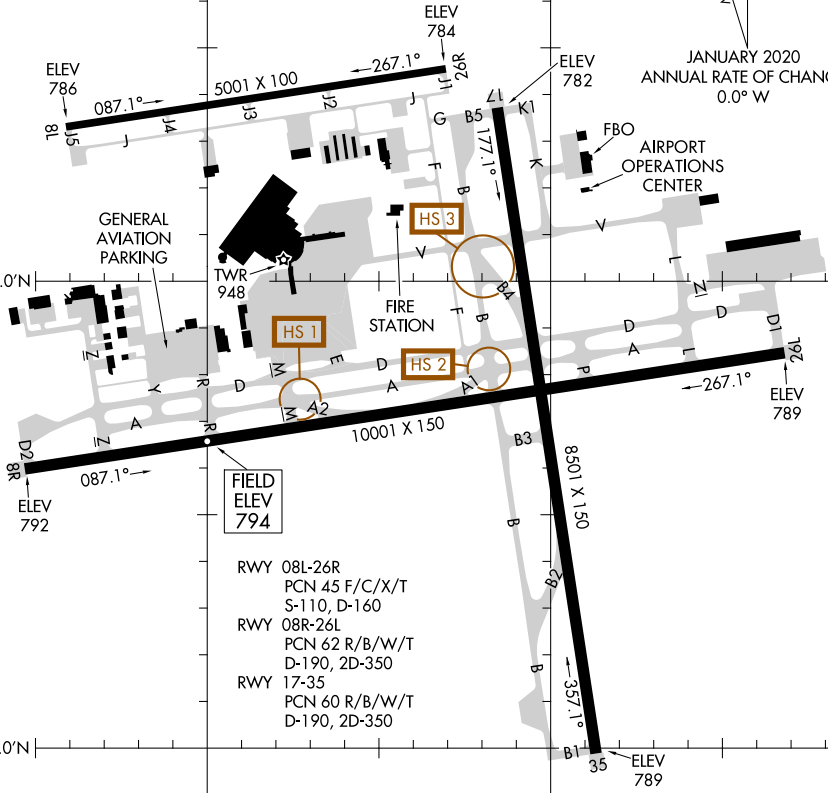

23110
AIRPORT DIAGRAM

AL-5184 (FAA)

GERALD R FORD INTL (G.R.R.)
 GRAND RAPIDS, MICHIGAN

ATIS
 118.725
 GRAND RAPIDS TOWER*
 135.65 339.8
 GND CON
 121.8
 CLNC DEL
 119.3

D

42°54.0'N

RWY 08L-26R
 PCN 45 F/C/X/T
 S-110, D-160
 RWY 08R-26L
 PCN 62 R/B/W/T
 D-190, 2D-350
 RWY 17-35
 PCN 60 R/B/W/T
 D-190, 2D-350

CAUTION: BE ALERT TO RUNWAY CROSSING CLEARANCES.
READEBACK OF ALL RUNWAY HOLDING INSTRUCTIONS IS REQUIRED.

85°32.0'W

85°31.0'W

EC-1, 07 SEP 2023 to 05 OCT 2023

EC-1, 07 SEP 2023 to 05 OCT 2023

AIRPORT DIAGRAM
 23110