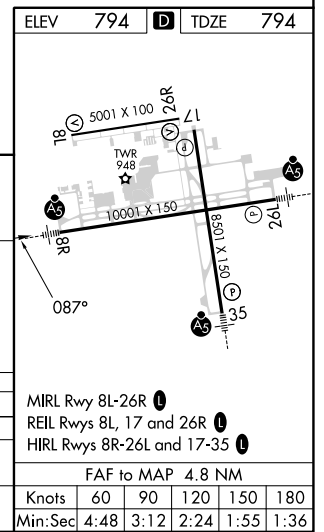

LOC I-CYZ 108.3	APP CRS 087°	Rwy Ldg TDZE Apt Elev	10001 794 794

ILS or LOC RWY 8R

GERALD R FORD INTL (G.R.R)

▽ *RVR 1800 authorized with the use of FD or AP or HUD to DA.			MALS R	MISSED APPROACH: Climb to 1300 then climbing right turn to 3000 direct VIO VOR/DME and hold.	

ATIS 118.725	GREAT LAKES APP CON * 128.4 257.6	GRAND RAPIDS TOWER * 135.65 (CTAF) 0 339.8	GND CON 121.8	CLNC DEL 119.3	UNICOM 122.95

EC-1, 07 SEP 2023 to 05 OCT 2023

EC-1, 07 SEP 2023 to 05 OCT 2023