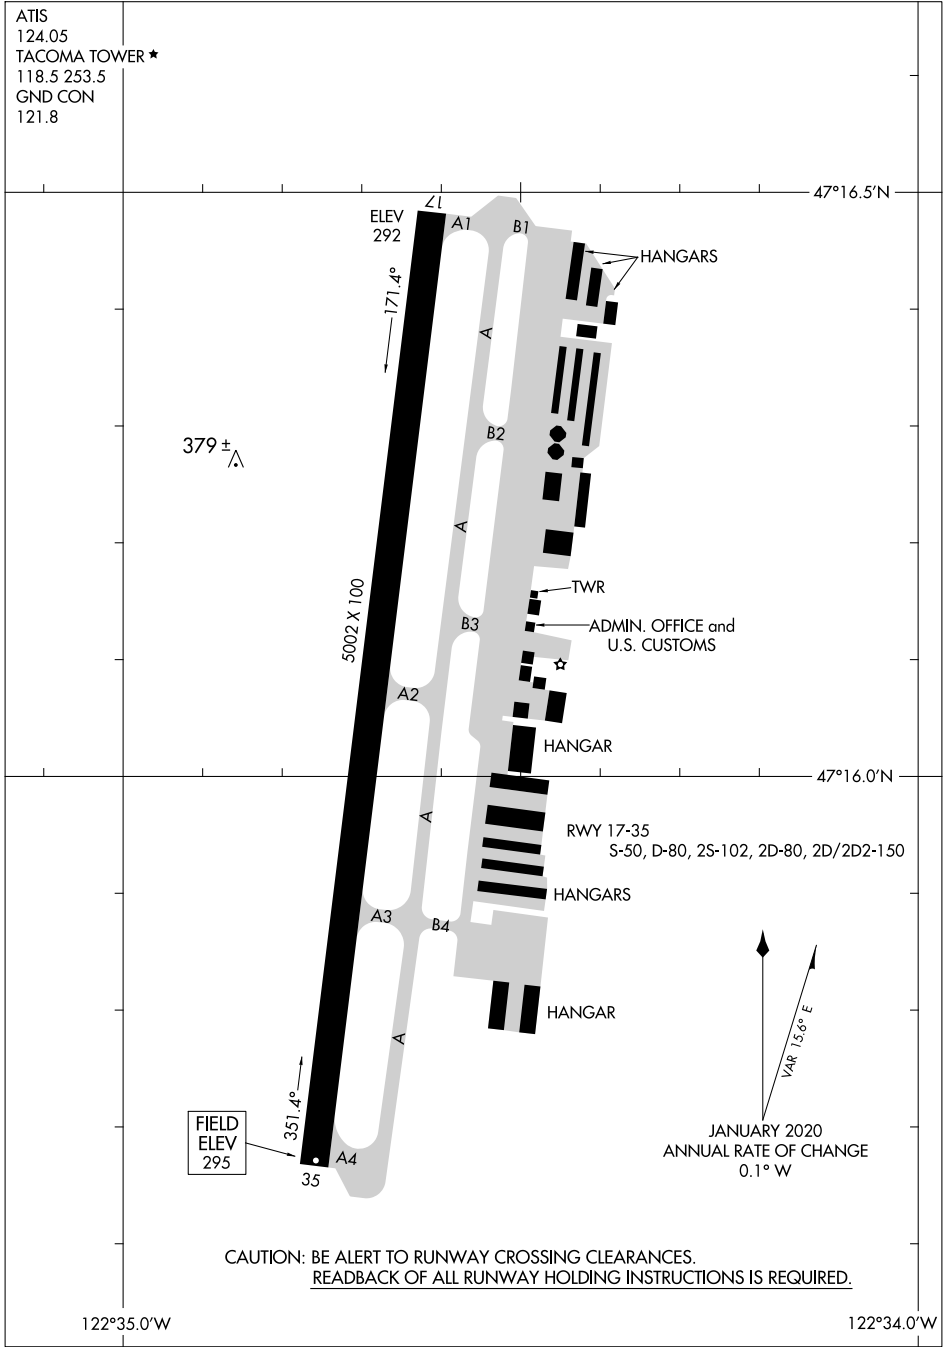

20086

AIRPORT DIAGRAM

AL-5186 (FAA)

TACOMA NARROWS (TIW)
TACOMA, WASHINGTON

ATIS
124.05
TACOMA TOWER ★
118.5 253.5
GND CON
121.8

NW-1, 07 SEP 2023 to 05 OCT 2023

NW-1, 07 SEP 2023 to 05 OCT 2023

CAUTION: BE ALERT TO RUNWAY CROSSING CLEARANCES.
READBACK OF ALL RUNWAY HOLDING INSTRUCTIONS IS REQUIRED.

122°35.0'W

122°34.0'W

AIRPORT DIAGRAM

20086

TACOMA, WASHINGTON
TACOMA NARROWS (TIW)