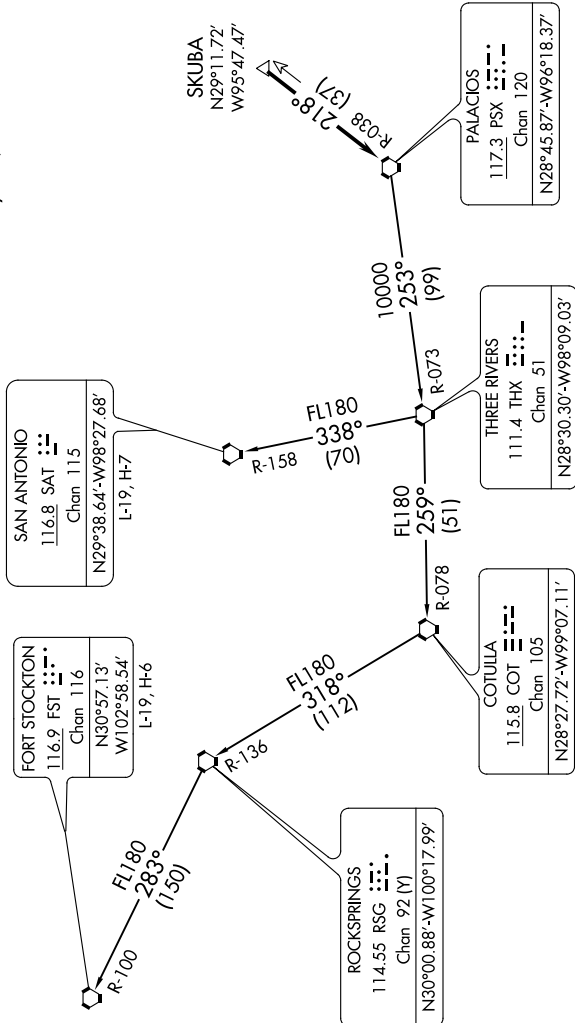

# PALACIOS THREE DEPARTURE

SC-5, 07 SEP 2023 to 05 OCT 2023

**TOP ALTITUDE:  
ASSIGNED BY ATC**

RADAR and DME required.

TAKEOFF MINIMUMS  
Rwys 16, 34: Standard.

AWOS-3PT  
120.775  
CTAF  
122.9  
HOUSTON DEP CON  
119.7 281.4

(NARRATIVE ON FOLLOWING PAGE)

NOTE: Chart not to scale.

SC-5, 07 SEP 2023 to 05 OCT 2023

# PALACIOS THREE DEPARTURE