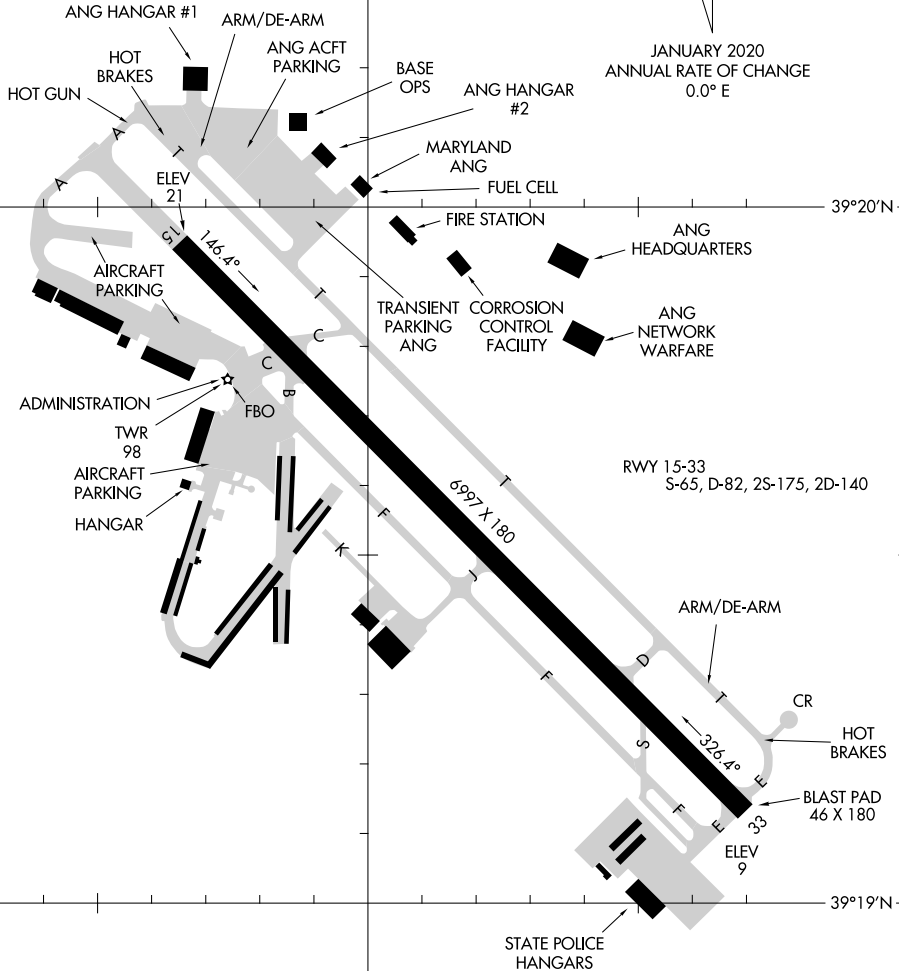

# AIRPORT DIAGRAM

AL-5222 (FAA)

MARTIN STATE (MTN)  
BALTIMORE, MARYLAND

ATIS  
124.925  
MARTIN TOWER ★  
121.3 254.425  
GND CON  
121.8 253.4

FIELD  
ELEV  
22

JANUARY 2020  
ANNUAL RATE OF CHANGE  
0.0° E

CAUTION: BE ALERT TO RUNWAY CROSSING CLEARANCES.  
READBACK OF ALL RUNWAY HOLDING INSTRUCTIONS IS REQUIRED.

76°25'W

76°24'W

NE-3, 07 SEP 2023 to 05 OCT 2023

NE-3, 07 SEP 2023 to 05 OCT 2023

# AIRPORT DIAGRAM

23054

BALTIMORE, MARYLAND  
MARTIN STATE (MTN)