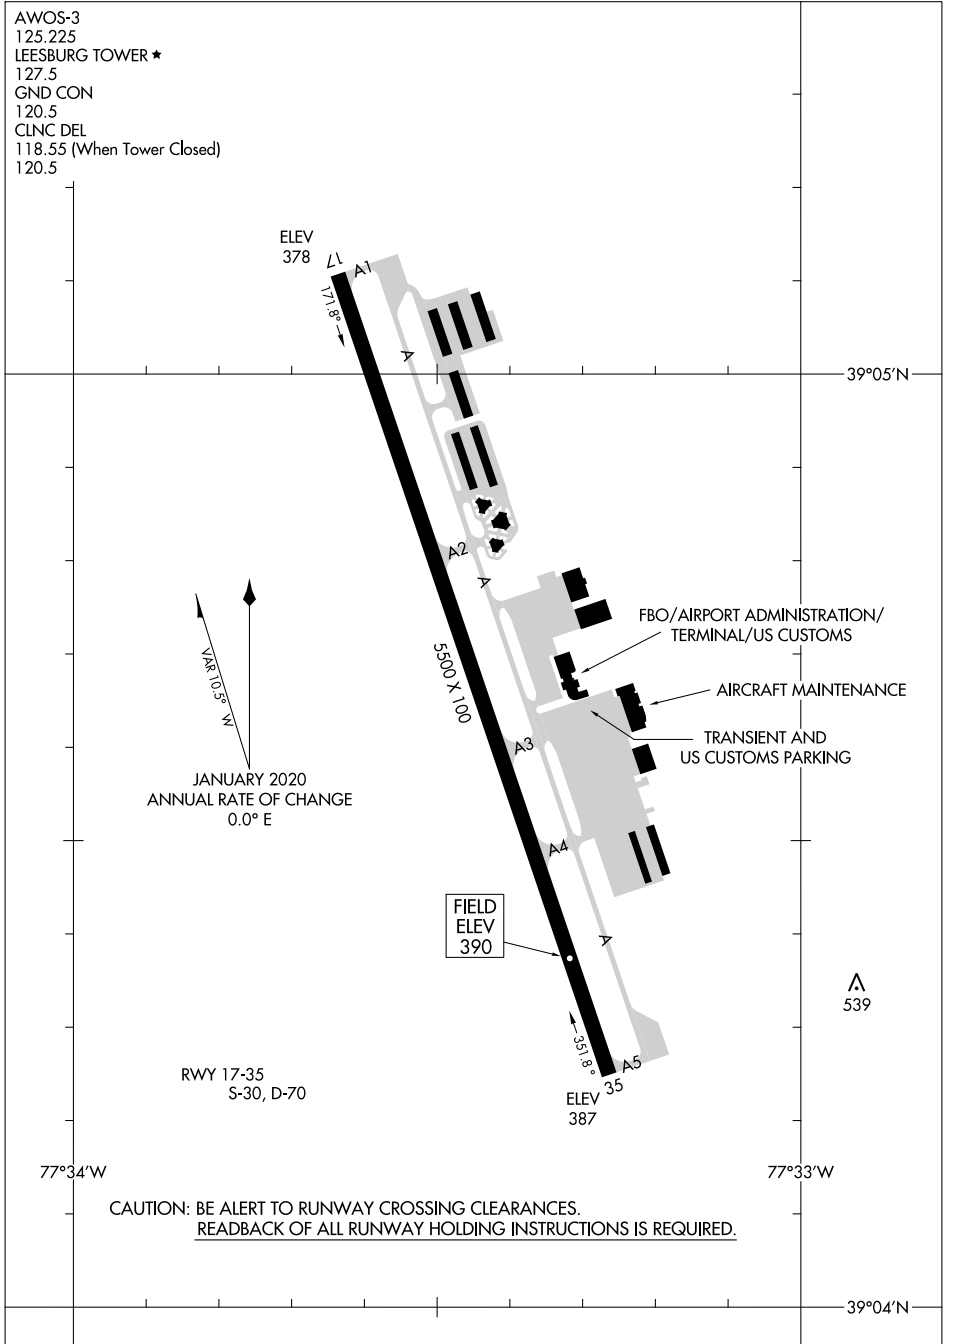

21112

AIRPORT DIAGRAM

AL-5288 (FAA)

LEESBURG EXEC (JYO)
LEESBURG, VIRGINIA

AWOS-3
125.225
LEESBURG TOWER ★
127.5
GND CON
120.5
CLNC DEL
118.55 (When Tower Closed)
120.5

NE-3, 07 SEP 2023 to 05 OCT 2023

NE-3, 07 SEP 2023 to 05 OCT 2023

VAR 10.5° N
 JANUARY 2020
 ANNUAL RATE OF CHANGE
 0.0° E

CAUTION: BE ALERT TO RUNWAY CROSSING CLEARANCES.
READBACK OF ALL RUNWAY HOLDING INSTRUCTIONS IS REQUIRED.