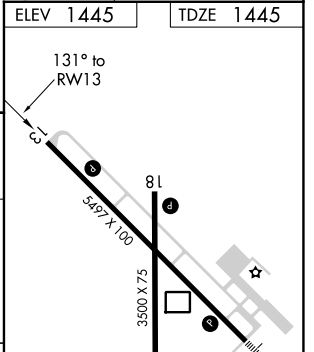

WAAS CH 86925 W13A	APP CRS 131°	Rwy Idg TDZE Apt Elev	5497 1445 1445
--	------------------------	-----------------------------	---

RNAV (GPS) RWY 13

PARK RAPIDS MUNI/KONSHOK FLD (PKD)

RNP APCH.	MISSED APPROACH: Climb to 3200 direct ZUMLU and hold.
<p>▼ Circling Rwy 18, 36 NA at night. ▲ Rwy 13 helicopter visibility reduction below ¾ SM NA.</p>	

ASOS 119.25	MINNEAPOLIS CENTER 134.75 251.1	UNICOM 123.0 (CTAF)
-----------------------	---	-------------------------------

CATEGORY	A	B	C	D
LP MDA	1820-1 375 (400-1)			
LNAV MDA	1840-1	395 (400-1)	1840-1½	395 (400-1½)
CIRCLING	1900-1 455 (500-1)	1980-1 535 (600-1)	2000-1½ 555 (600-1½)	2500-3 1055 (1100-3)