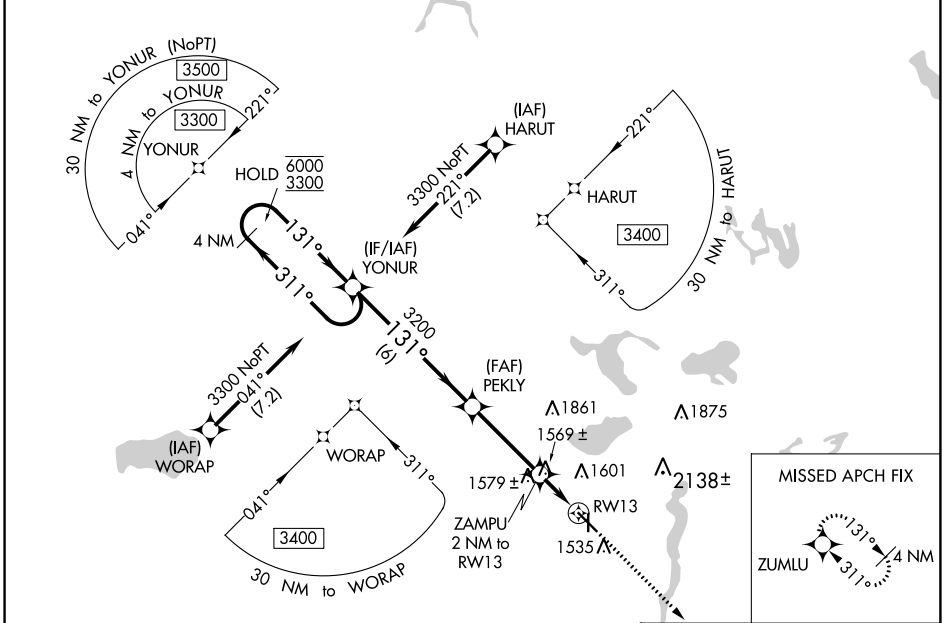

WAAS CH 86925 W13A	APP CRS 131°	Rwy Idg TDZE Apt Elev	5497 1445 1445
--	------------------------	-----------------------------	---

RNAV (GPS) RWY 13

PARK RAPIDS MUNI/KONSHOK FLD (PKD)

RNP APCH.	MISSED APPROACH: Climb to 3200 direct ZUMLU and hold.
<p>▼ Circling Rwy 18, 36 NA at night. ▲ Rwy 13 helicopter visibility reduction below ¾ SM NA.</p>	

ASOS 119.25	MINNEAPOLIS CENTER 134.75 251.1	UNICOM 123.0 (CTAF)
-----------------------	---	-------------------------------

CATEGORY	A	B	C	D
LP MDA	1820-1 375 (400-1)			
LNAV MDA	1840-1	395 (400-1)	1840-1½	395 (400-1½)
CIRCLING	1900-1 455 (500-1)	1980-1 535 (600-1)	2000-1½ 555 (600-1½)	2500-3 1055 (1100-3)

NC-1, 07 SEP 2023 to 05 OCT 2023

NC-1, 07 SEP 2023 to 05 OCT 2023