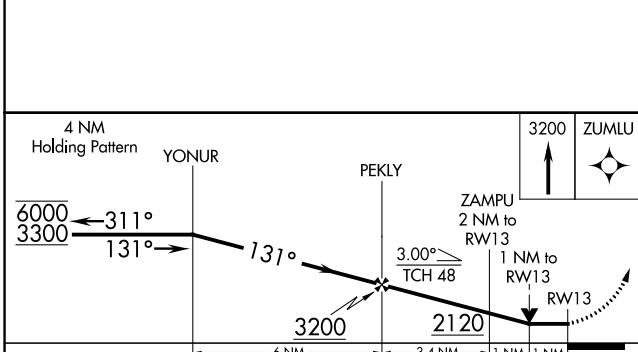

WAAS CH 86925 W13A	APP CRS 131°	Rwy Idg TDZE Apt Elev	5497 1445 1445
--	------------------------	-----------------------------	---

RNAV (GPS) RWY 13

PARK RAPIDS MUNI/KONSHOK FLD (PKD)

RNP APCH.	MISSED APPROACH: Climb to 3200 direct ZUMLU and hold.
<p>▼ Circling Rwy 18, 36 NA at night. ▲ Rwy 13 helicopter visibility reduction below ¾ SM NA.</p>	

ASOS 119.25	MINNEAPOLIS CENTER 134.75 251.1	UNICOM 123.0 (CTAF)
-----------------------	---	-------------------------------

CATEGORY	A	B	C	D
LP MDA	1820-1 375 (400-1)			
LNAV MDA	1840-1	395 (400-1)	1840-1½	395 (400-1½)
CIRCLING	1900-1 455 (500-1)	1980-1 535 (600-1)	2000-1½ 555 (600-1½)	2500-3 1055 (1100-3)