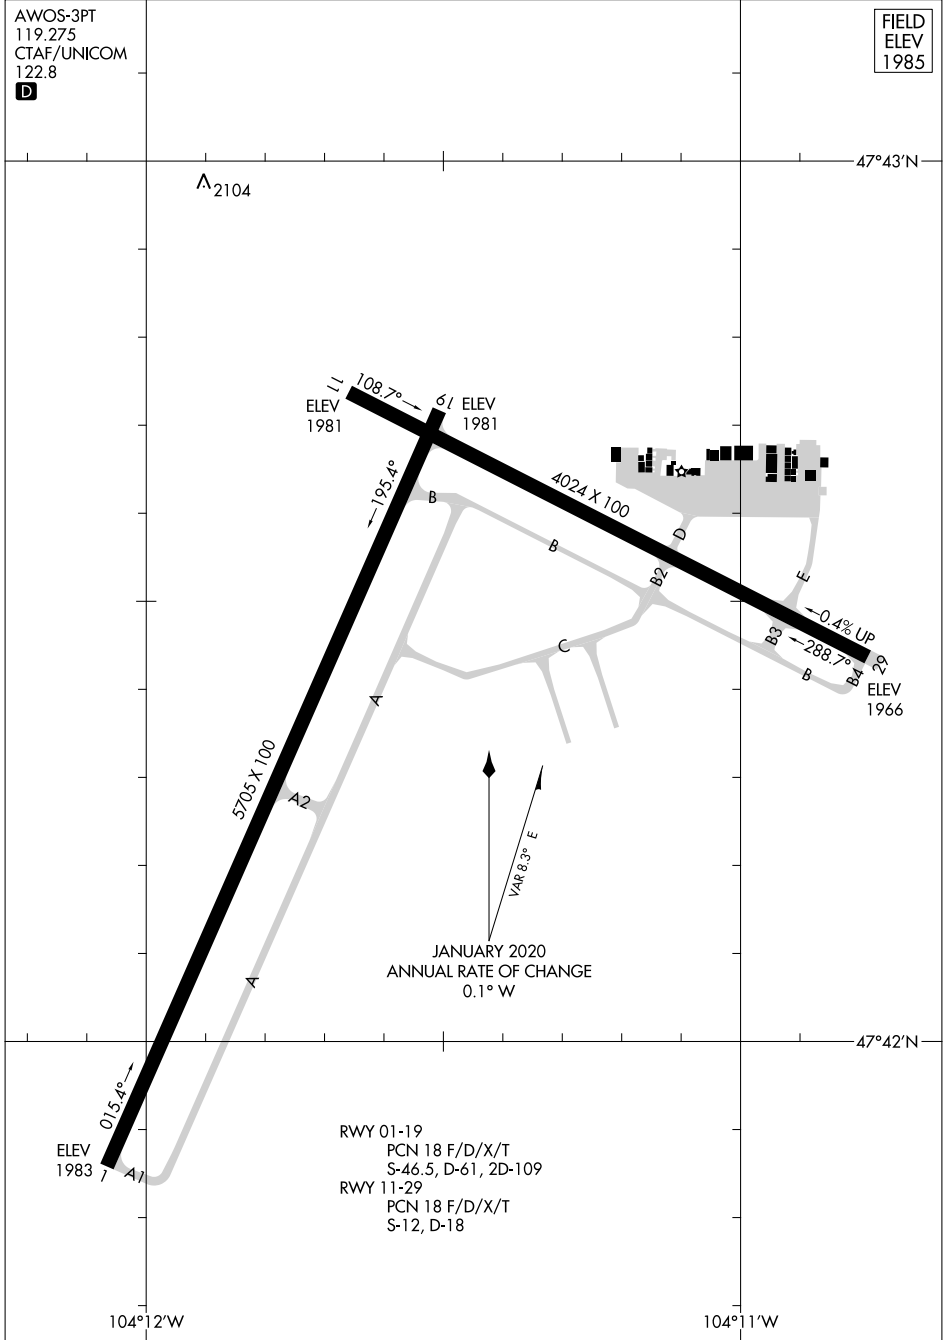

21168

AIRPORT DIAGRAM

AL-5303 (FAA)

SIDNEY-RICHLAND RGNL (SDY)
SIDNEY, MONTANA

AWOS-3PT
119.275
CTAF/UNICOM
122.8

FIELD
ELEV
1985

NW-1, 07 SEP 2023 to 05 OCT 2023

NW-1, 07 SEP 2023 to 05 OCT 2023

AIRPORT DIAGRAM
21168

SIDNEY, MONTANA
SIDNEY-RICHLAND RGNL (SDY)