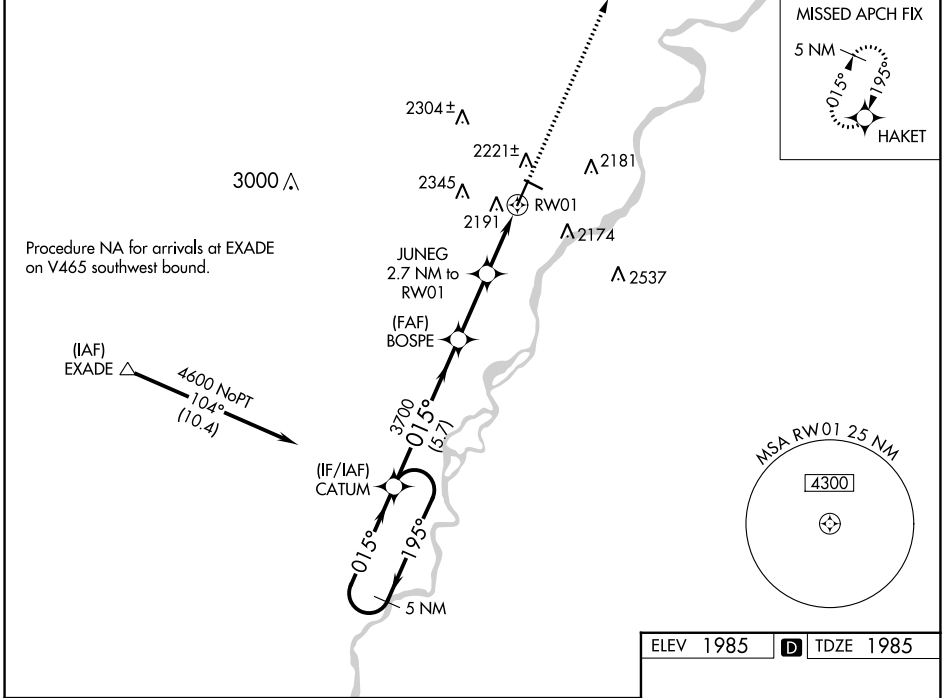

WAAS CH 62918 W01A	APP CRS 015°	Rwy Idg TDZE 1985 Apt Elev 1985
--	------------------------	---

RNAV (GPS) RWY 1

SIDNEY-RICHLAND RGNL (SDY)

⚠ For uncompensated Baro-VNAV systems, LNAV/VNAV NA below -20°C (-4°F) or above 54°C (130°F). Circling Rwy 11, 19, and 29 NA at night. DME/DME RNP-0.3 NA.

MISSED APPROACH: Climb to 4600 direct HAKET and hold.

AWOS-3PT 119.275	SALT LAKE CENTER 126.85 305.2	UNICOM 122.8 (CTAF) 0
----------------------------	---	---------------------------------

NW-1, 07 SEP 2023 to 05 OCT 2023

NW-1, 07 SEP 2023 to 05 OCT 2023

CATEGORY	A	B	C	D
LPV DA		2238-7/8	253 (300-7/8)	
LNAV/VNAV DA		2419-11/2	434 (500-11/2)	
LNAV MDA	2460-1	475 (500-1)	2460-1 3/8	475 (500-1 3/8)
C CIRCLING	2580-1 595 (600-1)	2660-1 675 (700-1)	2700-2 715 (800-2)	2840-2 3/4 855 (900-2 3/4)