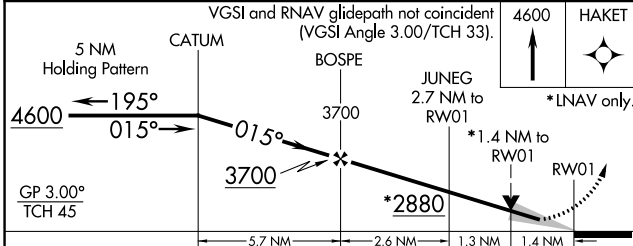

WAAS CH 62918 W01A	APP CRS 015°	Rwy Idg TDZE 1985 Apt Elev 1985
--	------------------------	---

RNAV (GPS) RWY 1

SIDNEY-RICHLAND RGNL (SDY)

⚠ For uncompensated Baro-VNAV systems, LNAV/VNAV NA below -20°C (-4°F) or above 54°C (130°F). Circling Rwy 11, 19, and 29 NA at night. DME/DME RNP-0.3 NA.

MISSED APPROACH: Climb to 4600 direct HAKET and hold.

AWOS-3PT 119.275	SALT LAKE CENTER 126.85 305.2	UNICOM 122.8 (CTAF) 0
----------------------------	---	---------------------------------

NW-1, 07 SEP 2023 to 05 OCT 2023

NW-1, 07 SEP 2023 to 05 OCT 2023

CATEGORY	A	B	C	D
LPV DA		2238-7/8	253 (300-7/8)	
LNAV/VNAV DA		2419-11/2	434 (500-11/2)	
LNAV MDA	2460-1	475 (500-1)	2460-1 3/8	475 (500-1 3/8)
C CIRCLING	2580-1 595 (600-1)	2660-1 675 (700-1)	2700-2 715 (800-2)	2840-2 3/4 855 (900-2 3/4)