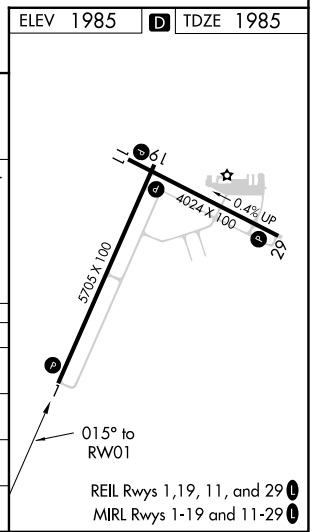

WAAS CH 62918 W01A	APP CRS 015°	Rwy Idg TDZE 1985 Apt Elev 1985
--	------------------------	---

RNAV (GPS) RWY 1

SIDNEY-RICHLAND RGNL (SDY)

⚠ For uncompensated Baro-VNAV systems, LNAV/VNAV NA below -20°C (-4°F) or above 54°C (130°F). Circling Rwy 11, 19, and 29 NA at night. DME/DME RNP-0.3 NA.

MISSED APPROACH: Climb to 4600 direct HAKET and hold.

AWOS-3PT 119.275	SALT LAKE CENTER 126.85 305.2	UNICOM 122.8 (CTAF) 0
----------------------------	---	---------------------------------

NW-1, 07 SEP 2023 to 05 OCT 2023

NW-1, 07 SEP 2023 to 05 OCT 2023

CATEGORY	A	B	C	D
LPV DA		2238-7/8	253 (300-7/8)	
LNAV/VNAV DA		2419-11/2	434 (500-11/2)	
LNAV MDA	2460-1	475 (500-1)	2460-1 3/8	475 (500-1 3/8)
C CIRCLING	2580-1 595 (600-1)	2660-1 675 (700-1)	2700-2 715 (800-2)	2840-2 3/4 855 (900-2 3/4)