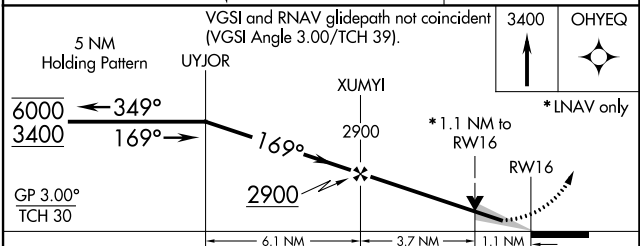

WAAS CH 40104 W16A	APP CRS 169°	Rwy Idg 4797 TDZE 1319 Apt Elev 1319
--	------------------------	---

RNAV (GPS) RWY 16

ESTHERVILLE MUNI (EST)

RNP APCH.

⚠ Circling NA to Rwy 6 and 24. Baro-VNAV and VDP NA when using Jackson altimeter setting. For uncompensated Baro-VNAV systems, LNAV/VNAV NA below -17°C or above 54°C. When local altimeter setting not received, use Jackson altimeter setting and increase all DA/MDA 60 feet.

MISSED APPROACH: Climb to 3400 direct OHYEQ and hold.

ASOS 121.425	MINNEAPOLIS CENTER 127.75 257.7	UNICOM 122.975 (CTAF) 0
------------------------	---	-----------------------------------

ELEV 1319	TDZE 1319
-----------	-----------