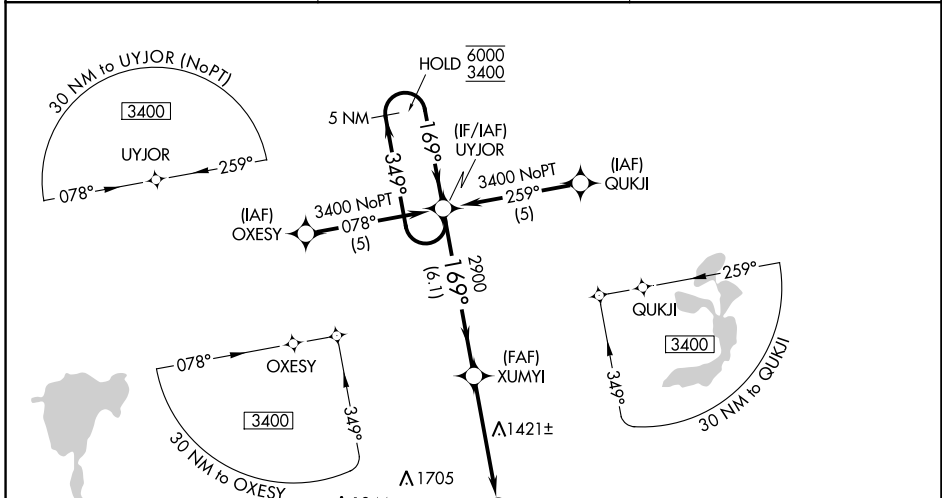

WAAS CH 40104 W16A	APP CRS 169°	Rwy Idg 4797 TDZE 1319 Apt Elev 1319
--	------------------------	---

RNAV (GPS) RWY 16

ESTHERVILLE MUNI (EST)

RNP APCH.

⚠ Circling NA to Rwy 6 and 24. Baro-VNAV and VDP NA when using Jackson altimeter setting. For uncompensated Baro-VNAV systems, LNAV/VNAV NA below -17°C or above 54°C. When local altimeter setting not received, use Jackson altimeter setting and increase all DA/MDA 60 feet.

MISSED APPROACH: Climb to 3400 direct OHYEQ and hold.

ASOS 121.425	MINNEAPOLIS CENTER 127.75 257.7	UNICOM 122.975 (CTAF) 0
------------------------	---	-----------------------------------

ELEV 1319	TDZE 1319
-----------	-----------

CATEGORY	A	B	C	D
LPV DA	1569-1	250 (300-1)		NA
LNAV/VNAV DA	1608-1	289 (300-1)		NA
LNAV MDA	1720-1	401 (500-1)		NA
C CIRCLING	1720-1 401 (500-1)	1840-1 521 (600-1)		NA

NC-3, 07 SEP 2023 to 05 OCT 2023

NC-3, 07 SEP 2023 to 05 OCT 2023