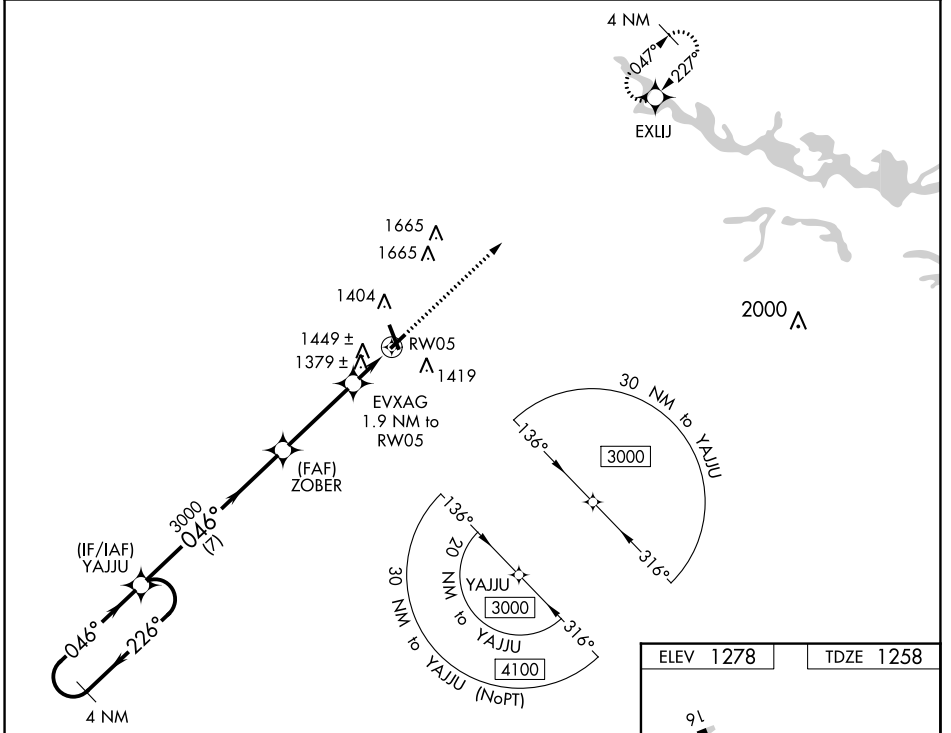

WAAS CH 50532 W05A	APP CRS 046°	Rwy Idg TDZE 1258 Apt Elev 1278
--	------------------------	---

RNAV (GPS) RWY 5

MARSHFIELD MUNI (MFI)

▽ DME/DME RNP-0.3 NA. When local altimeter setting not received, use Central Wisconsin altimeter setting and increase all MDA 60 feet, increase visibility LP Cat C/D ¼.

⚠ MISSED APPROACH: Climb to 3000 direct EXLJ and hold.

ASOS 121.575	MINNEAPOLIS CENTER 124.4 317.7	UNICOM 123.0 (CTAF) 0
------------------------	--	---------------------------------

CATEGORY	A	B	C	D
LP MDA	1640-1	382 (400-1)	1640-1½	382 (500-1½)
LNAM MDA	1700-1	442 (500-1)	1700-1¾	442 (500-1¾)
C CIRCLING	1760-1	482 (500-1)	2020-2¼ 742 (800-2¼)	2020-2½ 742 (800-2½)

EC-3, 07 SEP 2023 to 05 OCT 2023

EC-3, 07 SEP 2023 to 05 OCT 2023