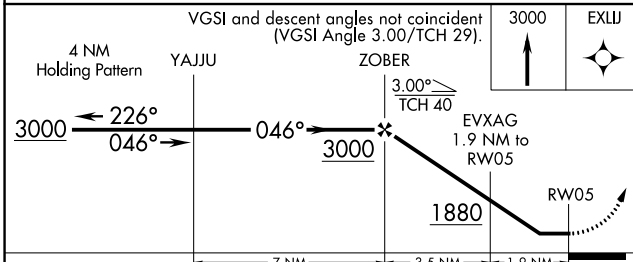

WAAS CH 50532 W05A	APP CRS 046°	Rwy Idg TDZE 1258 Apt Elev 1278
--	------------------------	---

RNAV (GPS) RWY 5

MARSHFIELD MUNI (MFI)

▽ DME/DME RNP-0.3 NA. When local altimeter setting not received, use Central Wisconsin altimeter setting and increase all MDA 60 feet, increase visibility LP Cat C/D ¼.

⚠ MISSED APPROACH: Climb to 3000 direct EXLJ and hold.

ASOS 121.575	MINNEAPOLIS CENTER 124.4 317.7	UNICOM 123.0 (CTAF) 0
------------------------	--	---------------------------------

CATEGORY	A	B	C	D
LP MDA	1640-1	382 (400-1)	1640-1½	382 (500-1½)
LNAM MDA	1700-1	442 (500-1)	1700-1¾	442 (500-1¾)
C CIRCLING	1760-1	482 (500-1)	2020-2¼ 742 (800-2¼)	2020-2½ 742 (800-2½)