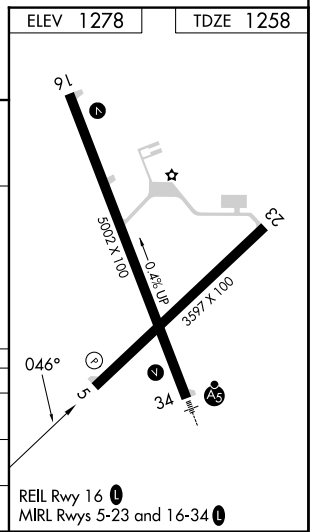

WAAS CH 50532 W05A	APP CRS 046°	Rwy Idg TDZE 1258 Apt Elev 1278
--	------------------------	---

RNAV (GPS) RWY 5

MARSHFIELD MUNI (MFI)

▽ DME/DME RNP-0.3 NA. When local altimeter setting not received, use Central Wisconsin altimeter setting and increase all MDA 60 feet, increase visibility LP Cat C/D ¼.

⚠ MISSED APPROACH: Climb to 3000 direct EXLJ and hold.

ASOS 121.575	MINNEAPOLIS CENTER 124.4 317.7	UNICOM 123.0 (CTAF) 0
------------------------	--	---------------------------------

CATEGORY	A	B	C	D
LP MDA	1640-1	382 (400-1)	1640-1½	382 (500-1½)
LNAM MDA	1700-1	442 (500-1)	1700-1¾	442 (500-1¾)
C CIRCLING	1760-1	482 (500-1)	2020-2¼ 742 (800-2¼)	2020-2½ 742 (800-2½)