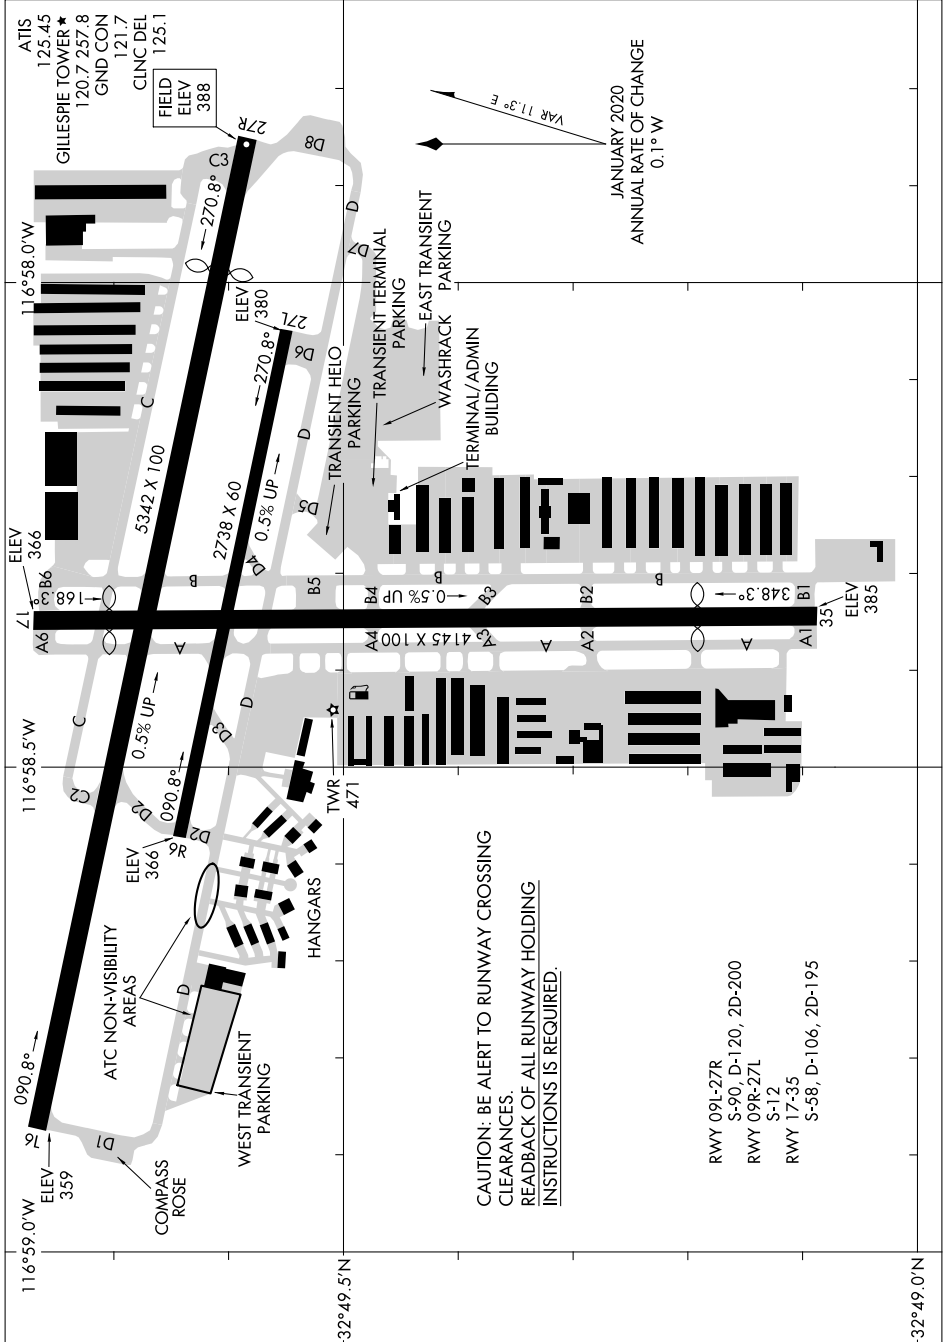

AIRPORT DIAGRAM

AL-5402 (FAA)

GILLESPIE FLD (S/E)E
SAN DIEGO/EL CAJON, CALIFORNIA

SW-3, 07 SEP 2023 to 05 OCT 2023

SW-3, 07 SEP 2023 to 05 OCT 2023

AIRPORT DIAGRAM

SAN DIEGO/EL CAJON, CALIFORNIA
GILLESPIE FLD (S/E)E