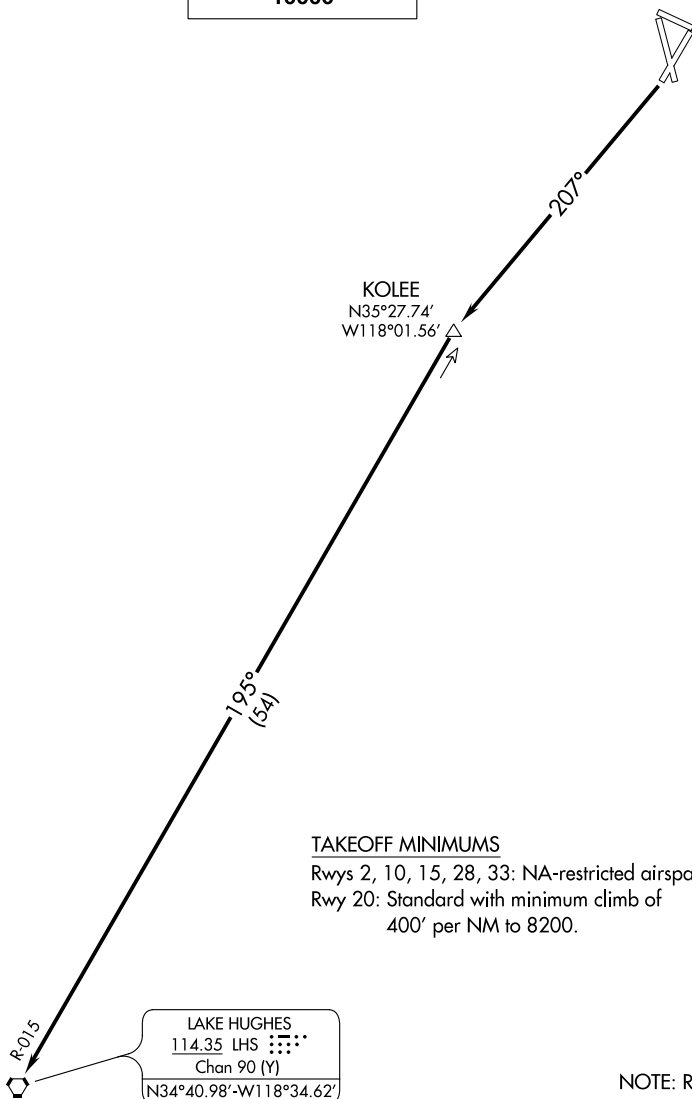

(IYK2.LHS) 19227

AL-5417 (FAA)

INYOKERN (IYK)
INYOKERN, CALIFORNIA

INYOKERN TWO DEPARTURE

JOSHUA DEP CON
133.65 348.7

**TOP ALTITUDE:
10000**

SW-3, 07 SEP 2023 to 05 OCT 2023

SW-3, 07 SEP 2023 to 05 OCT 2023

DEPARTURE ROUTE DESCRIPTION

TAKEOFF RWY 20: Climb to 10000 on heading 207° and LHS VORTAC R-015 to LHS VORTAC, then proceed on course.

INYOKERN TWO DEPARTURE
(IYK2.LHS) 15SEP16

INYOKERN, CALIFORNIA
INYOKERN (IYK)