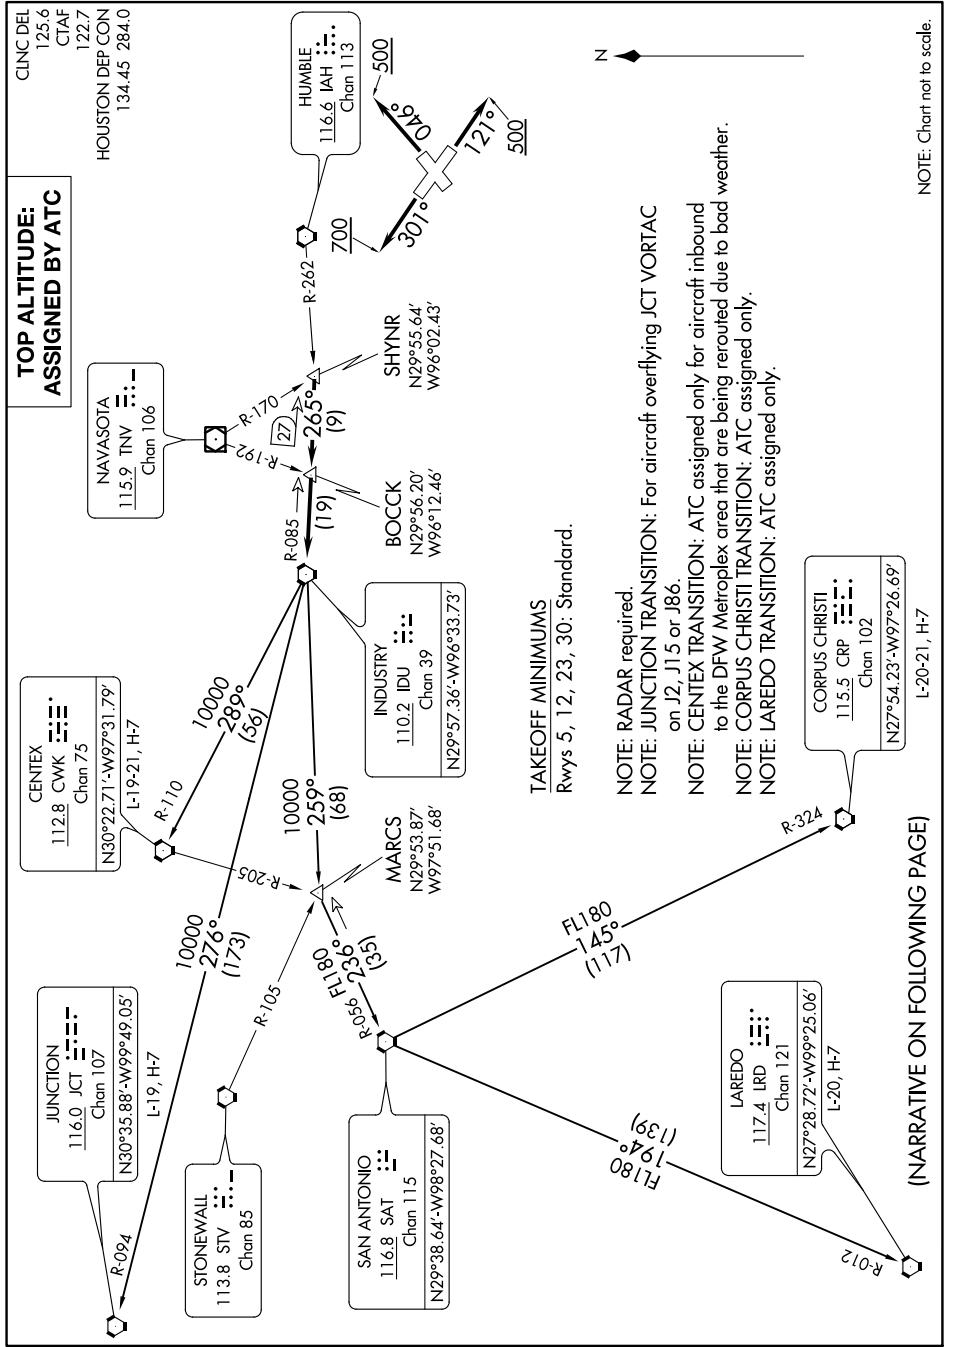

# INDUSTRY ONE DEPARTURE

AL-5433 (FAA)

LA PORTE MUNI (T41)  
LA PORTE, TEXAS

SC-5, 07 SEP 2023 to 05 OCT 2023

# INDUSTRY ONE DEPARTURE

LA PORTE, TEXAS  
LA PORTE MUNI (T41)

SC-5, 07 SEP 2023 to 05 OCT 2023

(NARRATIVE ON FOLLOWING PAGE)