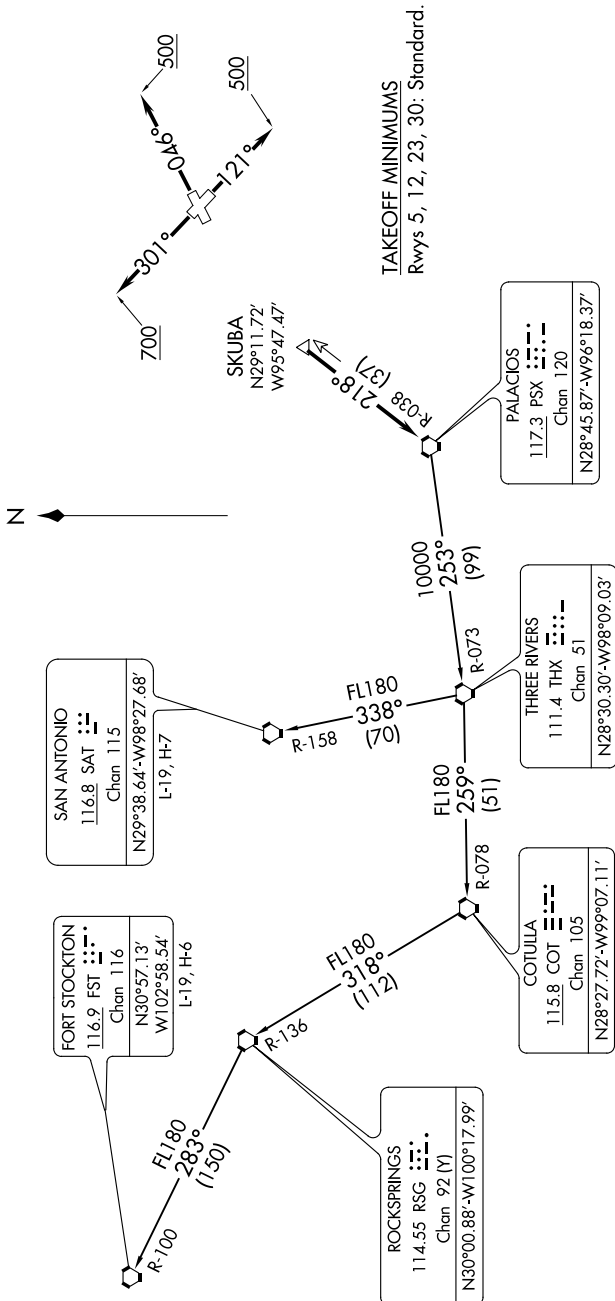

# PALACIOS THREE DEPARTURE

SC-5, 07 SEP 2023 to 05 OCT 2023

TOP ALTITUDE:  
ASSIGNED BY ATC

RADAR and DME required.

CINC DEL  
125.6  
CTAF  
122.7  
HOUSTON DEP CON  
134.45 284.0

(NARRATIVE ON FOLLOWING PAGE)

NOTE: Chart not to scale.

SC-5, 07 SEP 2023 to 05 OCT 2023

# PALACIOS THREE DEPARTURE