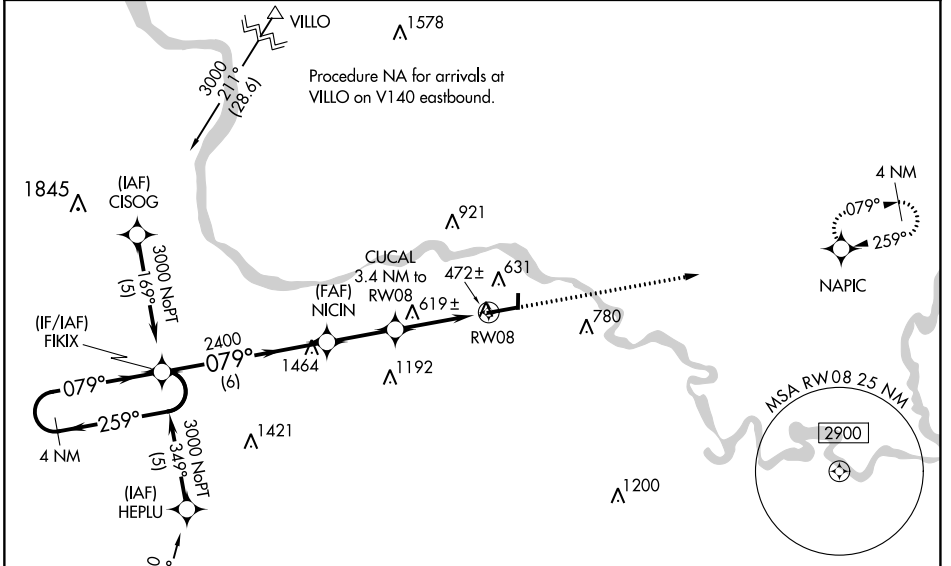

WAAS CH 97717 W08A	APP CRS 079°	Rwy Idg TDZE Apt Elev	6002 463 465
--	------------------------	-----------------------------	---

RNAV (GPS) RWY 8

BATESVILLE RGNL (BVX)

RNP APCH.		
	Circling NA N of Rwy 8-26. For uncompensated Baro-VNAV systems, LNAV/VNAV NA below -15°C or above 54°C.	MISSED APPROACH: Climb to 3000 direct NAPIC and hold

AWOS-3PT 126.375	MEMPHIS CENTER 126.85 281.55	UNICOM 122.8 (CTAF) 0
----------------------------	--	---------------------------------

SC-1, 07 SEP 2023 to 05 OCT 2023

SC-1, 07 SEP 2023 to 05 OCT 2023

ELEV 465	TDZE 463
----------	----------

CATEGORY	A	B	C	D
LPV DA		713-1	250 (300-1)	
LNAV/VNAV DA		802-1¼	339 (400-1¼)	
LNAV MDA	940-1	477 (500-1)	940-1¾ 477 (500-1¾)	940-1½ 477 (500-1½)
CIRCLING	980-1 515 (600-1)	1000-1 535 (600-1)	1220-2¼ 755 (800-2¼)	1400-3 935 (1000-3)