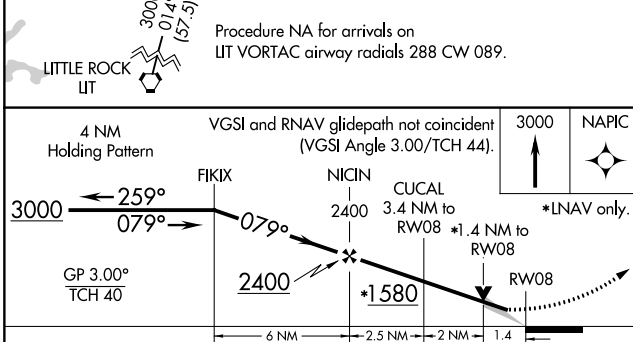

WAAS CH 97717 W08A	APP CRS 079°	Rwy Idg TDZE Apt Elev	6002 463 465
--	------------------------	-----------------------------	---

RNAV (GPS) RWY 8

BATESVILLE RGNL (BVX)

RNP APCH.		
	Circling NA N of Rwy 8-26. For uncompensated Baro-VNAV systems, LNAV/VNAV NA below -15°C or above 54°C.	MISSED APPROACH: Climb to 3000 direct NAPIC and hold

AWOS-3PT 126.375	MEMPHIS CENTER 126.85 281.55	UNICOM 122.8 (CTAF) 0
----------------------------	--	---------------------------------

SC-1, 07 SEP 2023 to 05 OCT 2023

SC-1, 07 SEP 2023 to 05 OCT 2023

ELEV 465	TDZE 463
----------	----------

CATEGORY	A	B	C	D
LPV DA		713-1	250 (300-1)	
LNAV/VNAV DA		802-1¼	339 (400-1¼)	
LNAV MDA	940-1	477 (500-1)	940-1¾ 477 (500-1¾)	940-1½ 477 (500-1½)
CIRCLING	980-1 515 (600-1)	1000-1 535 (600-1)	1220-2¼ 755 (800-2¼)	1400-3 935 (1000-3)