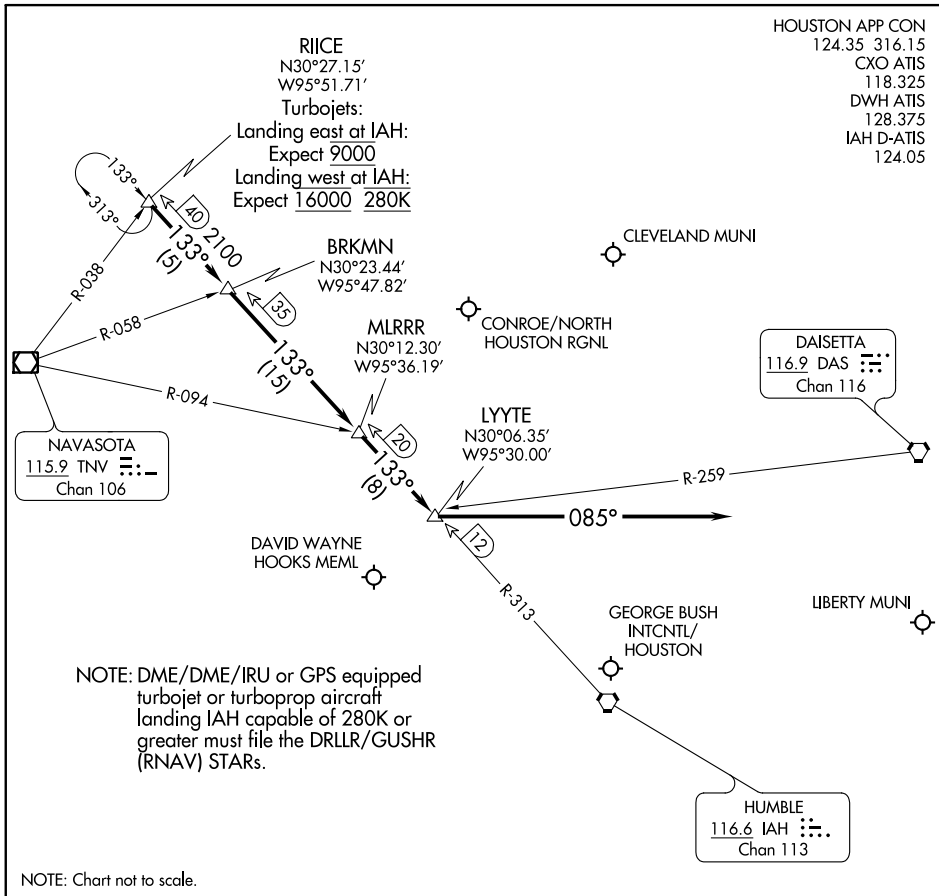

# RIICE NINE ARRIVAL

## Arrival Routes

HOUSTON, TEXAS

SC-5, 07 SEP 2023 to 05 OCT 2023

SC-5, 07 SEP 2023 to 05 OCT 2023

### ARRIVAL ROUTE DESCRIPTION

GEORGE BUSH INTCNL/HOUSTON (IAH):

... From over RIICE on IAH R-313 to BRKMN, to MLRRR, to LYYTE.

LANDING RUNWAY 26L/R or 27:

... Fly heading 085° for vectors to final approach course.

LANDING ALL OTHER RUNWAYS:

... Expect vectors to final approach course at or prior to LYYTE.

FOR ALL OTHER AIRPORTS:

... From over RIICE on IAH R-313 to BRKMN, thence as depicted to LYYTE expect vectors to final approach course at or prior to LYYTE.