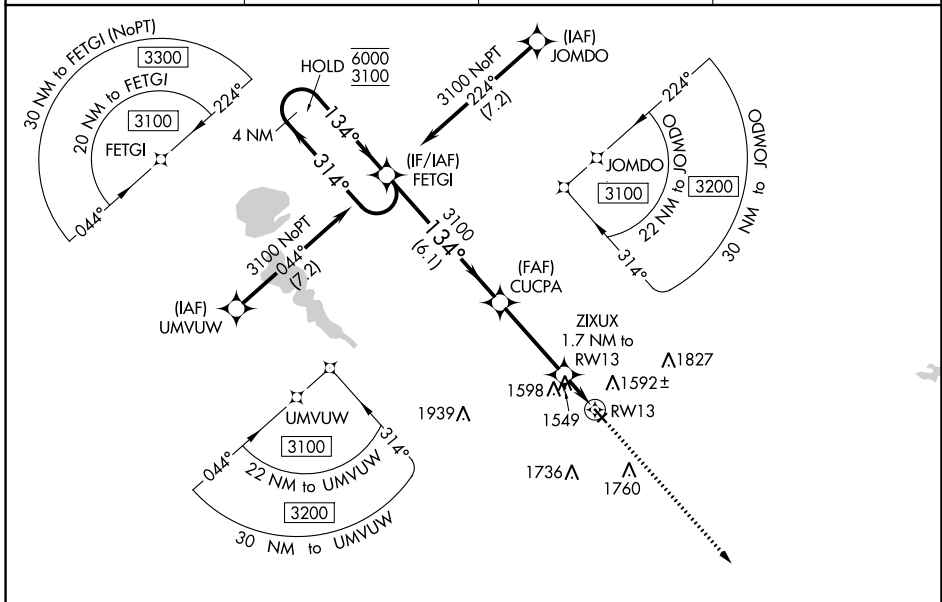

WAAS CH 97632 W13A	APP CRS 134°	Rwy Idg TDZE Apt Elev	3591 1446 1447
--	------------------------	-----------------------------	---

RNAV (GPS) RWY 13

JACKSON MUNI (MJQ)

RNP APCH-GPS.	MISSED APPROACH: Climb to 4200 direct MCGIN and hold, continue climb-in-hold to 4200.
<p>▼ Circling NA to Rwy 4 and 22. For uncompensated Baro-VNAV systems, LNAV/VNAV NA below -17°C or above 54°C.</p>	

AWOS-3 118.1	MINNEAPOLIS CENTER 127.75 257.7	GCO 121.725	UNICOM 122.8 (CTAF) 📻
------------------------	---	-----------------------	--

NC-1, 07 SEP 2023 to 05 OCT 2023

NC-1, 07 SEP 2023 to 05 OCT 2023

△ 2041	ELEV 1447	TDZE 1446
---------------	-----------	-----------

CATEGORY	A	B	C	D
LPV DA	1696-1 250 (300-1)			NA
LNAV/VNAV DA	2027-1¼ 581 (600-1¼)			NA
LNAV MDA	1860-1 414 (500-1)	1860-1⅛ 414 (500-1⅛)		NA
📻 CIRCLING	2040-1 593 (600-1)	2060-1¾ 613 (700-1¾)		NA