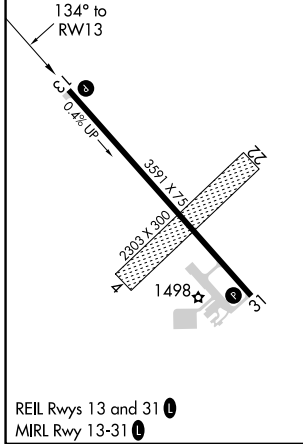

WAAS CH 97632 W13A	APP CRS 134°	Rwy Idg TDZE Apt Elev	3591 1446 1447
--	------------------------	-----------------------------	---

RNAV (GPS) RWY 13

JACKSON MUNI (MJQ)

RNP APCH-GPS.	MISSED APPROACH: Climb to 4200 direct MCGIN and hold, continue climb-in-hold to 4200.
<p>▼ Circling NA to Rwy 4 and 22. For uncompensated Baro-VNAV systems, LNAV/VNAV NA below -17°C or above 54°C.</p>	

CATEGORY	A	B	C	D
LPV DA	1696-1 250 (300-1)			NA
LNAV/VNAV DA	2027-1¼ 581 (600-1¼)			NA
LNAV MDA	1860-1 414 (500-1)	1860-1⅛ 414 (500-1⅛)		NA
📻 CIRCLING	2040-1 593 (600-1)	2060-1¾ 613 (700-1¾)		NA