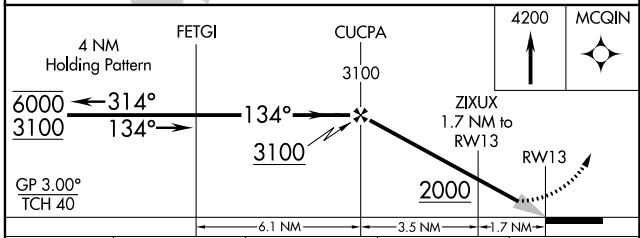

WAAS CH 97632 W13A	APP CRS 134°	Rwy Idg TDZE Apt Elev	3591 1446 1447
--	------------------------	-----------------------------	---

RNAV (GPS) RWY 13

JACKSON MUNI (MJQ)

RNP APCH-GPS.	MISSED APPROACH: Climb to 4200 direct MCGIN and hold, continue climb-in-hold to 4200.
<p>▼ Circling NA to Rwy 4 and 22. For uncompensated Baro-VNAV systems, LNAV/VNAV NA below -17°C or above 54°C.</p>	

CATEGORY	A	B	C	D
LPV DA	1696-1 250 (300-1)			NA
LNAV/VNAV DA	2027-1¼ 581 (600-1¼)			NA
LNAV MDA	1860-1 414 (500-1)	1860-1⅛ 414 (500-1⅛)		NA
📻 CIRCLING	2040-1 593 (600-1)	2060-1¾ 613 (700-1¾)		NA