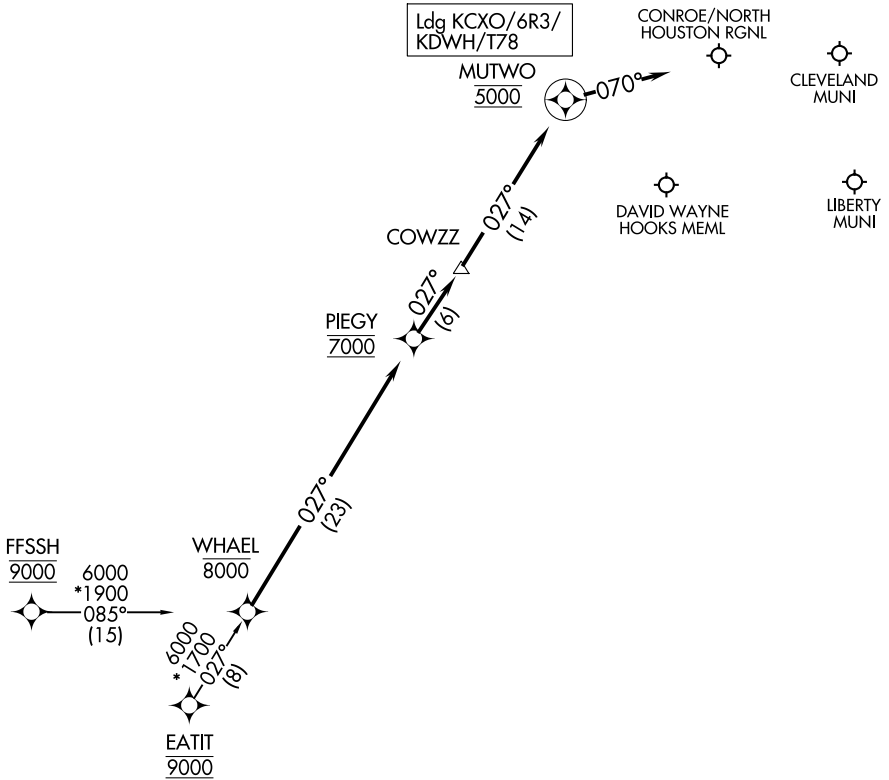

(WHAEL.PIEGY1) 22363

AL-5573 (FAA)

# PIEGY ONE ARRIVAL (RNAV)

HOUSTON, TEXAS

HOUSTON APP CON  
119.7 281.4  
CXO ATIS  
118.325  
DWH ATIS  
128.375

RNAV 1 - DME/DME/IRU or GPS.

RADAR required.

NOTE: Chart not to scale.

## ARRIVAL ROUTE DESCRIPTION

EATIT TRANSITION (EATIT.PIEGY1)  
FFSSH TRANSITION (FFSSH.PIEGY1)

LANDING ALL AIRPORTS: From WHAEL on track 027° to cross PIEGY at 7000, then on track 027° to COWZZ, then on track 027° to cross MUTWO at 5000, then on track 070°. Expect RADAR vectors to final approach course.

PIEGY ONE ARRIVAL (RNAV)

HOUSTON, TEXAS

(WHAEL.PIEGY1) 29DEC22

SC-5, 07 SEP 2023 to 05 OCT 2023

SC-5, 07 SEP 2023 to 05 OCT 2023