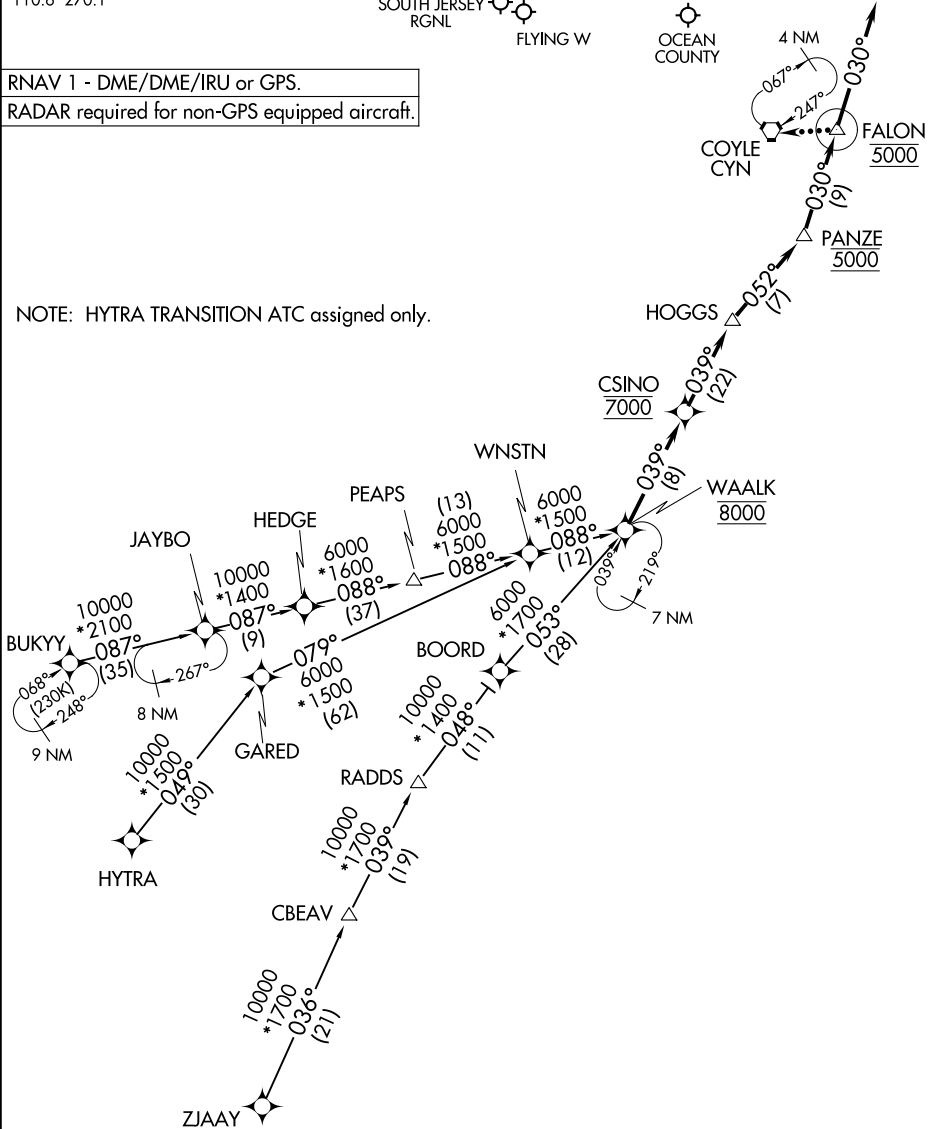

WAALK TWO ARRIVAL (RNAV)

TOMS RIVER, NEW JERSEY

ATLANTIC CITY APP CON
 124.6 327.125
 MC GUIRE APP CON
 126.475 363.8
 KNEL ATIS
 276.525
 KWRI ATIS
 110.6 270.1

RNAV 1 - DME/DME/IRU or GPS.
 RADAR required for non-GPS equipped aircraft.

NOTE: HYTRA TRANSITION ATC assigned only.

NE-2, 07 SEP 2023 to 05 OCT 2023

NE-2, 07 SEP 2023 to 05 OCT 2023

(NARRATIVE ON FOLLOWING PAGE)

NOTE: Chart not to scale.

WAALK TWO ARRIVAL (RNAV)

TOMS RIVER, NEW JERSEY