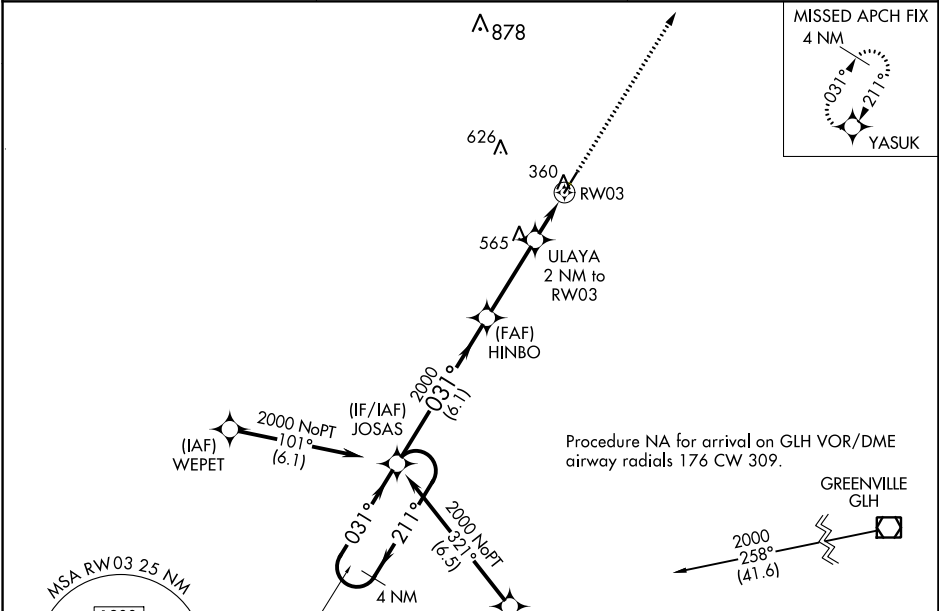

RNAV (GPS) RWY 3

MONTICELLO MUNI/ELLIS FLD (L.L.Q)

APP CRS	Rwy Idg	5020
031°	TDZE	268
	Apt Elev	268

RNP APCH - GPS.

⚠ Rwy 3 helicopter visibility reduction below 3/4 SM NA.

MISSED APPROACH: Climb to 2000 direct YASUK and hold.

ASOS 133.325	MEMPHIS CENTER 135.875 269.35	UNICOM 122.8 (CTAF)
------------------------	---	-------------------------------

CATEGORY	A	B	C	D
LNVA MDA	820-1 552 (600-1)		820-1½ 552 (600-1½)	NA
CIRCLING	820-1 552 (600-1)		980-2 712 (800-2)	NA

SC-1, 07 SEP 2023 to 05 OCT 2023

SC-1, 07 SEP 2023 to 05 OCT 2023