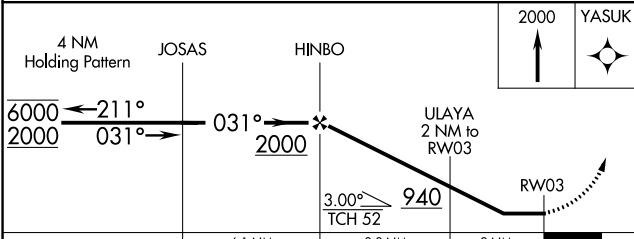

RNAV (GPS) RWY 3

MONTICELLO MUNI/ELLIS FLD (L.L.Q)

APP CRS	Rwy Idg	5020
031°	TDZE	268
	Apt Elev	268

RNP APCH - GPS.

⚠ Rwy 3 helicopter visibility reduction below 3/4 SM NA.

MISSED APPROACH: Climb to 2000 direct YASUK and hold.

ASOS 133.325	MEMPHIS CENTER 135.875 269.35	UNICOM 122.8 (CTAF)
------------------------	---	-------------------------------

CATEGORY	A	B	C	D
LNVA MDA	820-1 552 (600-1)		820-1½ 552 (600-1½)	NA
CIRCLING	820-1 552 (600-1)		980-2 712 (800-2)	NA