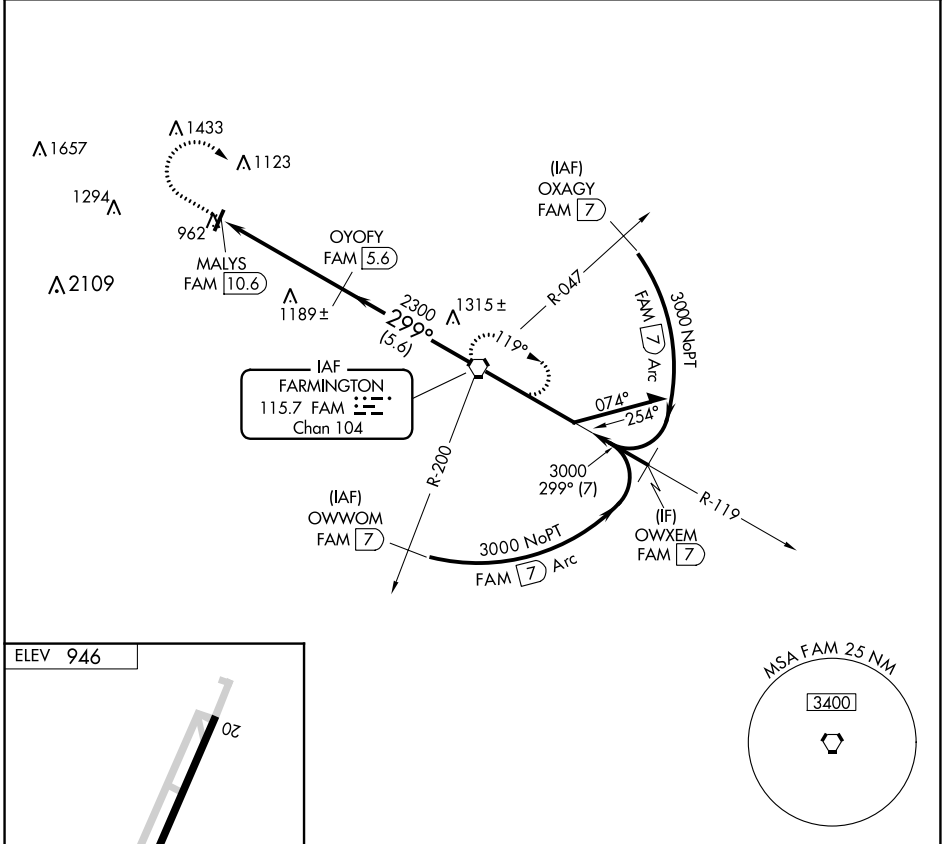

VORTAC FAM 115.7 Chan 104	APP CRS 299°	Rwy Idg TDZE Apt Elev N/A N/A 946
---	------------------------	---

VOR/DME-A
FARMINGTON RGNL (FAM)

<p>NA Circling to Rwy 20 NA at night. When local altimeter setting not received, use Sparta altimeter setting and increase all MDA 160 feet and Cat A visibility ¼ mile.</p>	<p>MISSED APPROACH: Climb to 2200 then climbing right turn to 3000 direct FAM VORTAC and hold.</p>
--	--

<p>AWOS-3PT 119.275</p>	<p>KANSAS CITY CENTER 127.475 346.275</p>	<p>UNICOM 122.8 (CTAF) 0</p>
------------------------------------	--	---

CATEGORY	A	B	C	D
CIRCLING	1720-1 774 (800-1)	1720-1¼ 774 (800-1¼)	NA	

NC-3, 07 SEP 2023 to 05 OCT 2023

NC-3, 07 SEP 2023 to 05 OCT 2023