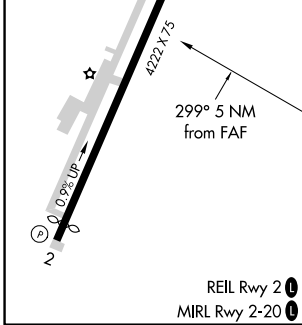

VORTAC FAM 115.7 Chan 104	APP CRS 299°	Rwy Idg TDZE Apt Elev N/A N/A 946
---	------------------------	---

VOR/DME-A
FARMINGTON RGNL (FAM)

<p>NA Circling to Rwy 20 NA at night. When local altimeter setting not received, use Sparta altimeter setting and increase all MDA 160 feet and Cat A visibility ¼ mile.</p>	<p>MISSED APPROACH: Climb to 2200 then climbing right turn to 3000 direct FAM VORTAC and hold.</p>
--	--

<p>AWOS-3PT 119.275</p>	<p>KANSAS CITY CENTER 127.475 346.275</p>	<p>UNICOM 122.8 (CTAF) 0</p>
------------------------------------	--	---

CATEGORY	A	B	C	D
CIRCLING	1720-1 774 (800-1)	1720-1¼ 774 (800-1¼)	NA	