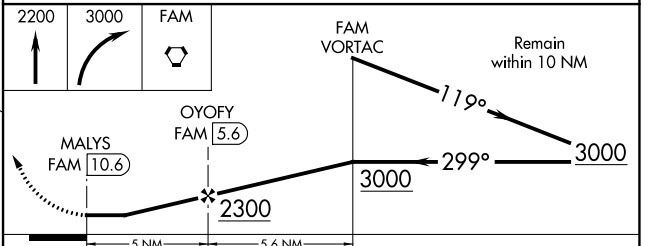

VORTAC FAM 115.7 Chan 104	APP CRS 299°	Rwy Idg TDZE Apt Elev N/A N/A 946

VOR/DME-A
FARMINGTON RGNL (FAM)

NA Circling to Rwy 20 NA at night. When local altimeter setting not received, use Sparta altimeter setting and increase all MDA 160 feet and Cat A visibility ¼ mile.	MISSED APPROACH: Climb to 2200 then climbing right turn to 3000 direct FAM VORTAC and hold.

AWOS-3PT 119.275	KANSAS CITY CENTER 127.475 346.275	UNICOM 122.8 (CTAF) 0

CATEGORY	A	B	C	D
CIRCLING	1720-1 774 (800-1)	1720-1¼ 774 (800-1¼)	NA	

NC-3, 07 SEP 2023 to 05 OCT 2023

NC-3, 07 SEP 2023 to 05 OCT 2023