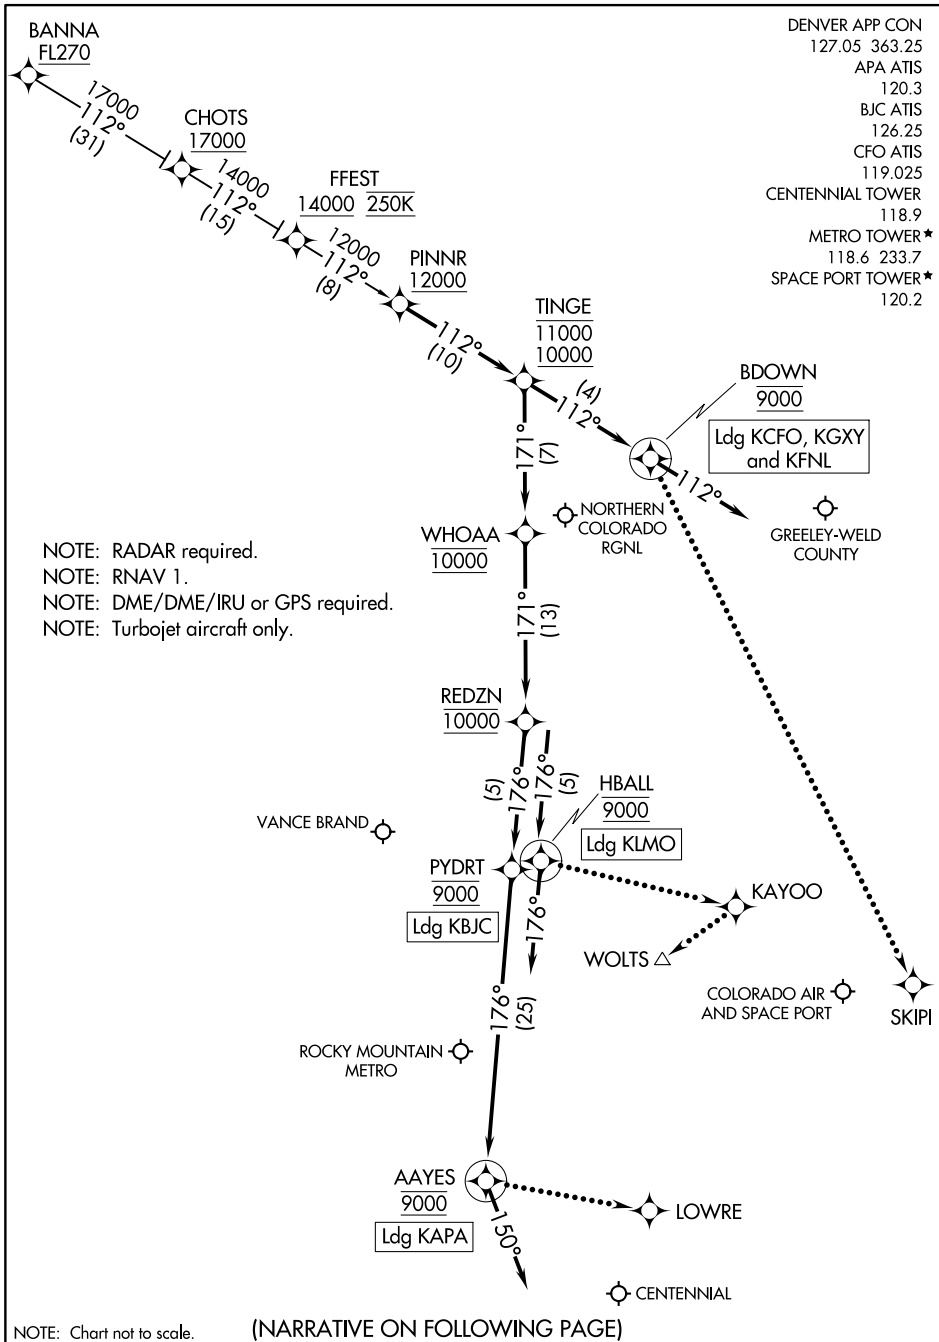

PINNR THREE ARRIVAL(RNAV)

AL-5715 (FAA)

DENVER, COLORADO

NOTE: RADAR required.
 NOTE: RNAV 1.
 NOTE: DME/DME/IRU or GPS required.
 NOTE: Turbojet aircraft only.

DENVER APP CON
 127.05 363.25
 APA ATIS
 120.3
 BJC ATIS
 126.25
 CFO ATIS
 119.025
 CENTENNIAL TOWER
 118.9
 METRO TOWER*
 118.6 233.7
 SPACE PORT TOWER*
 120.2

SW-1, 07 SEP 2023 to 05 OCT 2023

SW-1, 07 SEP 2023 to 05 OCT 2023

NOTE: Chart not to scale.

(NARRATIVE ON FOLLOWING PAGE)

PINNR THREE ARRIVAL(RNAV)

DENVER, COLORADO