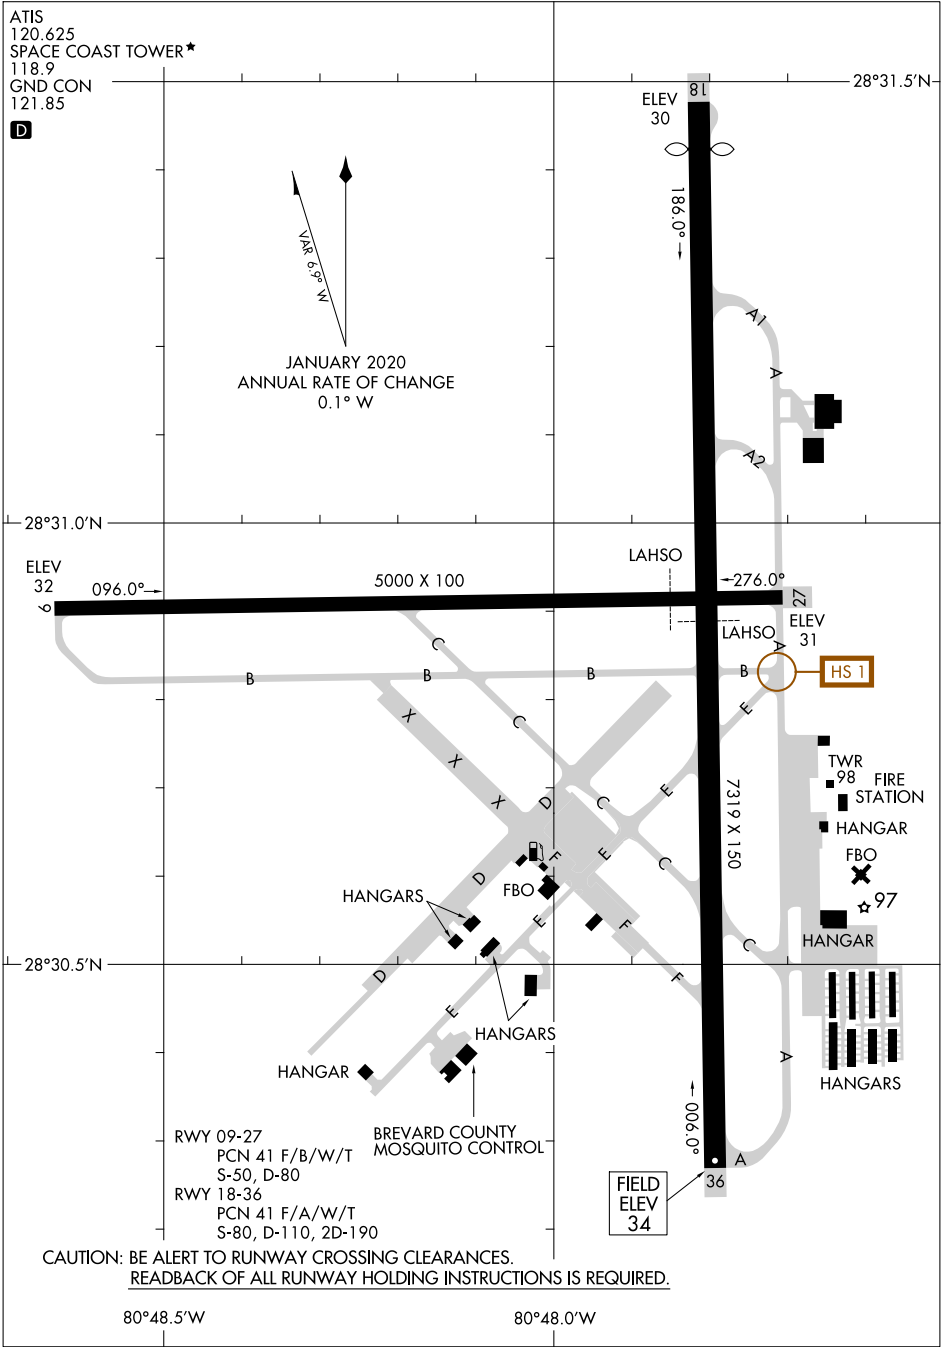

21168

AIRPORT DIAGRAM

AL-5760 (FAA)

SPACE COAST RGNL (TIX)
TITUSVILLE, FLORIDA

ATIS
120.625
SPACE COAST TOWER*
118.9
GND CON
121.85

VAR 6.5° W
JANUARY 2020
ANNUAL RATE OF CHANGE
0.1° W

SE-3, 07 SEP 2023 to 05 OCT 2023

SE-3, 07 SEP 2023 to 05 OCT 2023

CAUTION: BE ALERT TO RUNWAY CROSSING CLEARANCES.
READBACK OF ALL RUNWAY HOLDING INSTRUCTIONS IS REQUIRED.

AIRPORT DIAGRAM

21168

TITUSVILLE, FLORIDA
SPACE COAST RGNL (TIX)