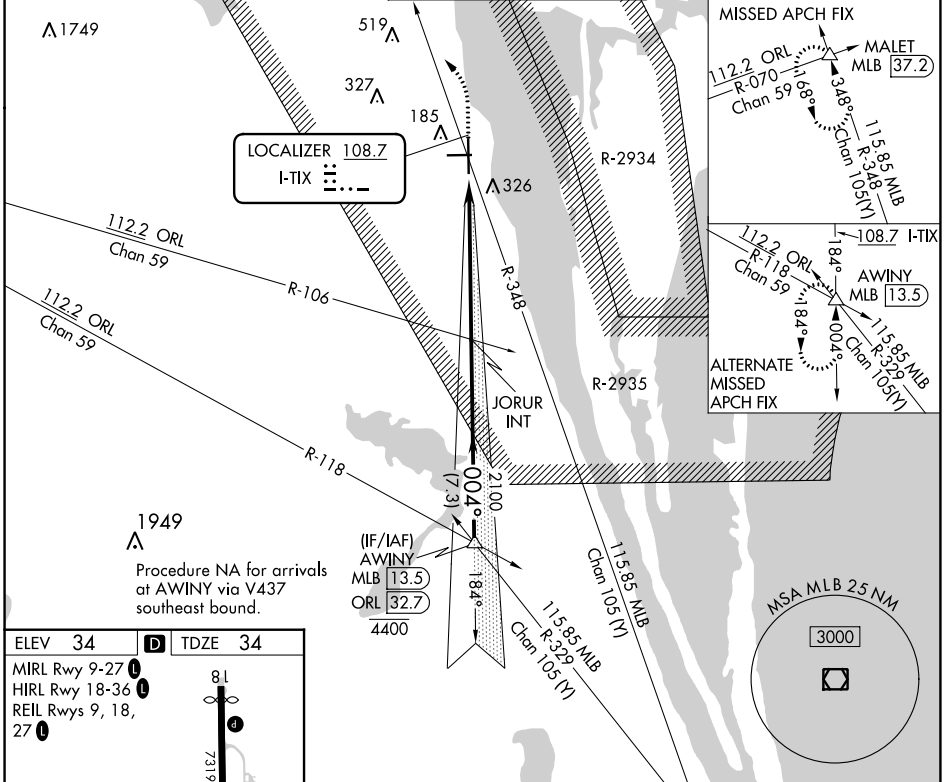

LOC I-TIX 108.7	APP CRS 004°	Rwy Idg 7244 TDZE 34 Apt Elev 34
---------------------------	------------------------	---

ILS or LOC RWY 36

SPACE COAST RGNL(TIX)

<p>▲ For inop ALS, increase S-LOC 36 Cat C/D visibility to 1 3/8 SM.</p>		<p>MALSR</p>	<p>MISSED APPROACH: Climb to 500 then climbing left turn to 2000 on MLB VOR/DME R-348 to MALET INT/37.2 DME and hold.</p>	
ATIS 120.625	ORLANDO APP CON 134.95 281.425	SPACE COAST TOWER ★ 118.9 (CTAF) 0	GND CON 121.85	UNICOM 122.95

SE-3, 07 SEP 2023 to 05 OCT 2023

SE-3, 07 SEP 2023 to 05 OCT 2023

ELEV 34	D	TDZE 34			
MIRL Rwy 9-27	HIRL Rwy 18-36	REIL Rwys 9, 18, 27			
<p>004° 6 NM from FAF</p>					
<p>FAF to MAP 6 NM</p>					
Knots	60	90	120	150	180
Min:Sec	6:00	4:00	3:00	2:24	2:00

500	2000	MALET	AWINY	
↑	MLB R-348	△	MLB 13.5	
JORUR INT		AWINY		
2100		3000		
6 NM		7.3 NM		
CATEGORY	A	B	C	D
S-ILS 36	234-1/2		200 (200-1/2)	
S-LOC 36	500-1/2 466 (500-1/2)		500-1 466 (500-1)	
C CIRCLING	640-1 606 (700-1)		640-1 3/4 606 (700-1 3/4) 640-2 606 (700-2)	

GS 3.00° TCH 58