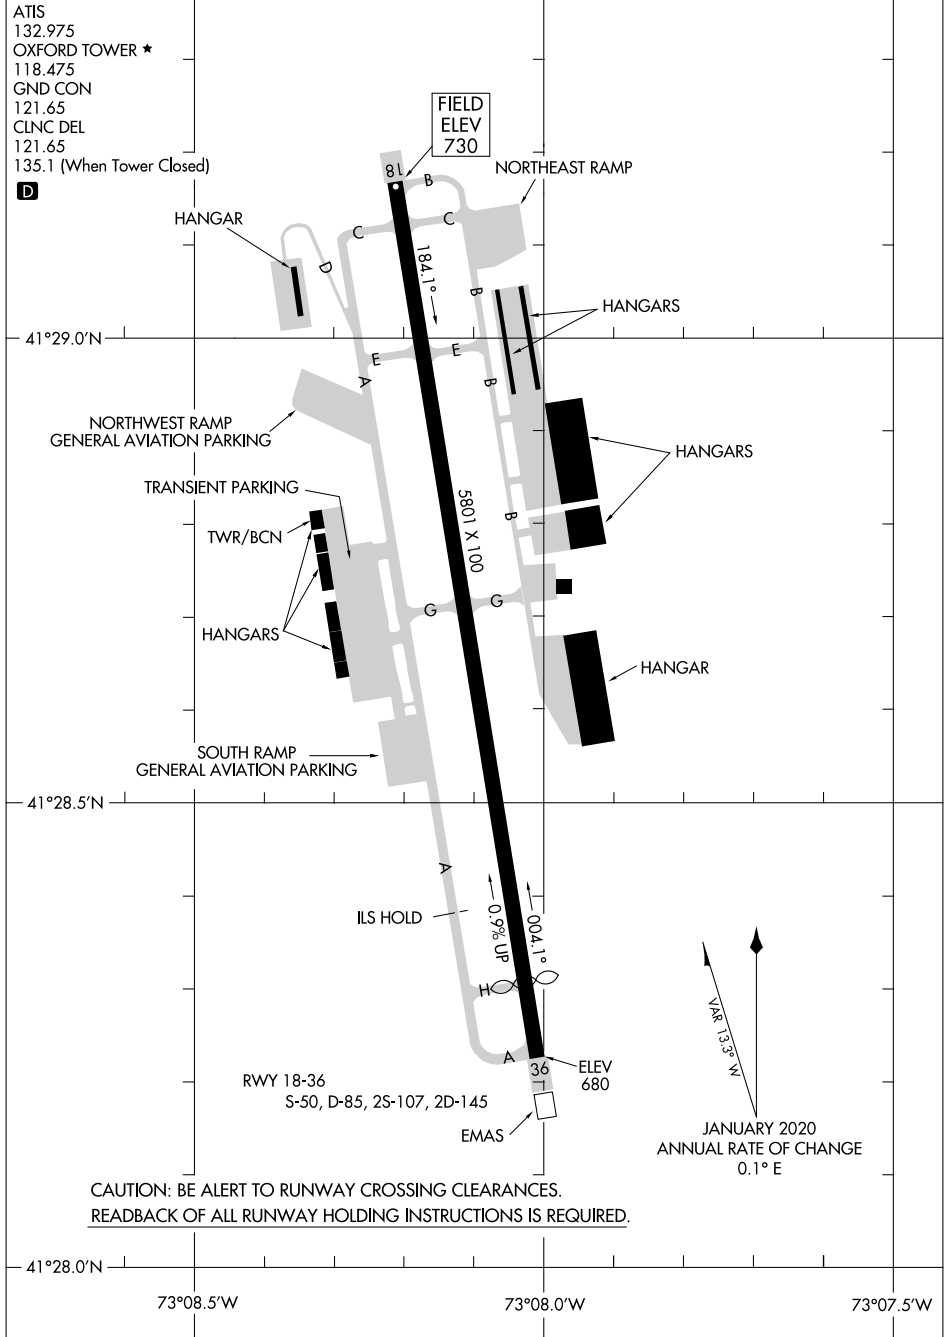

AIRPORT DIAGRAM

AL-5785 (FAA)

WATERBURY-OXFORD (OXC)
OXFORD, CONNECTICUT

NE-1, 07 SEP 2023 to 05 OCT 2023

NE-1, 07 SEP 2023 to 05 OCT 2023

AIRPORT DIAGRAM

OXFORD, CONNECTICUT
WATERBURY-OXFORD (OXC)